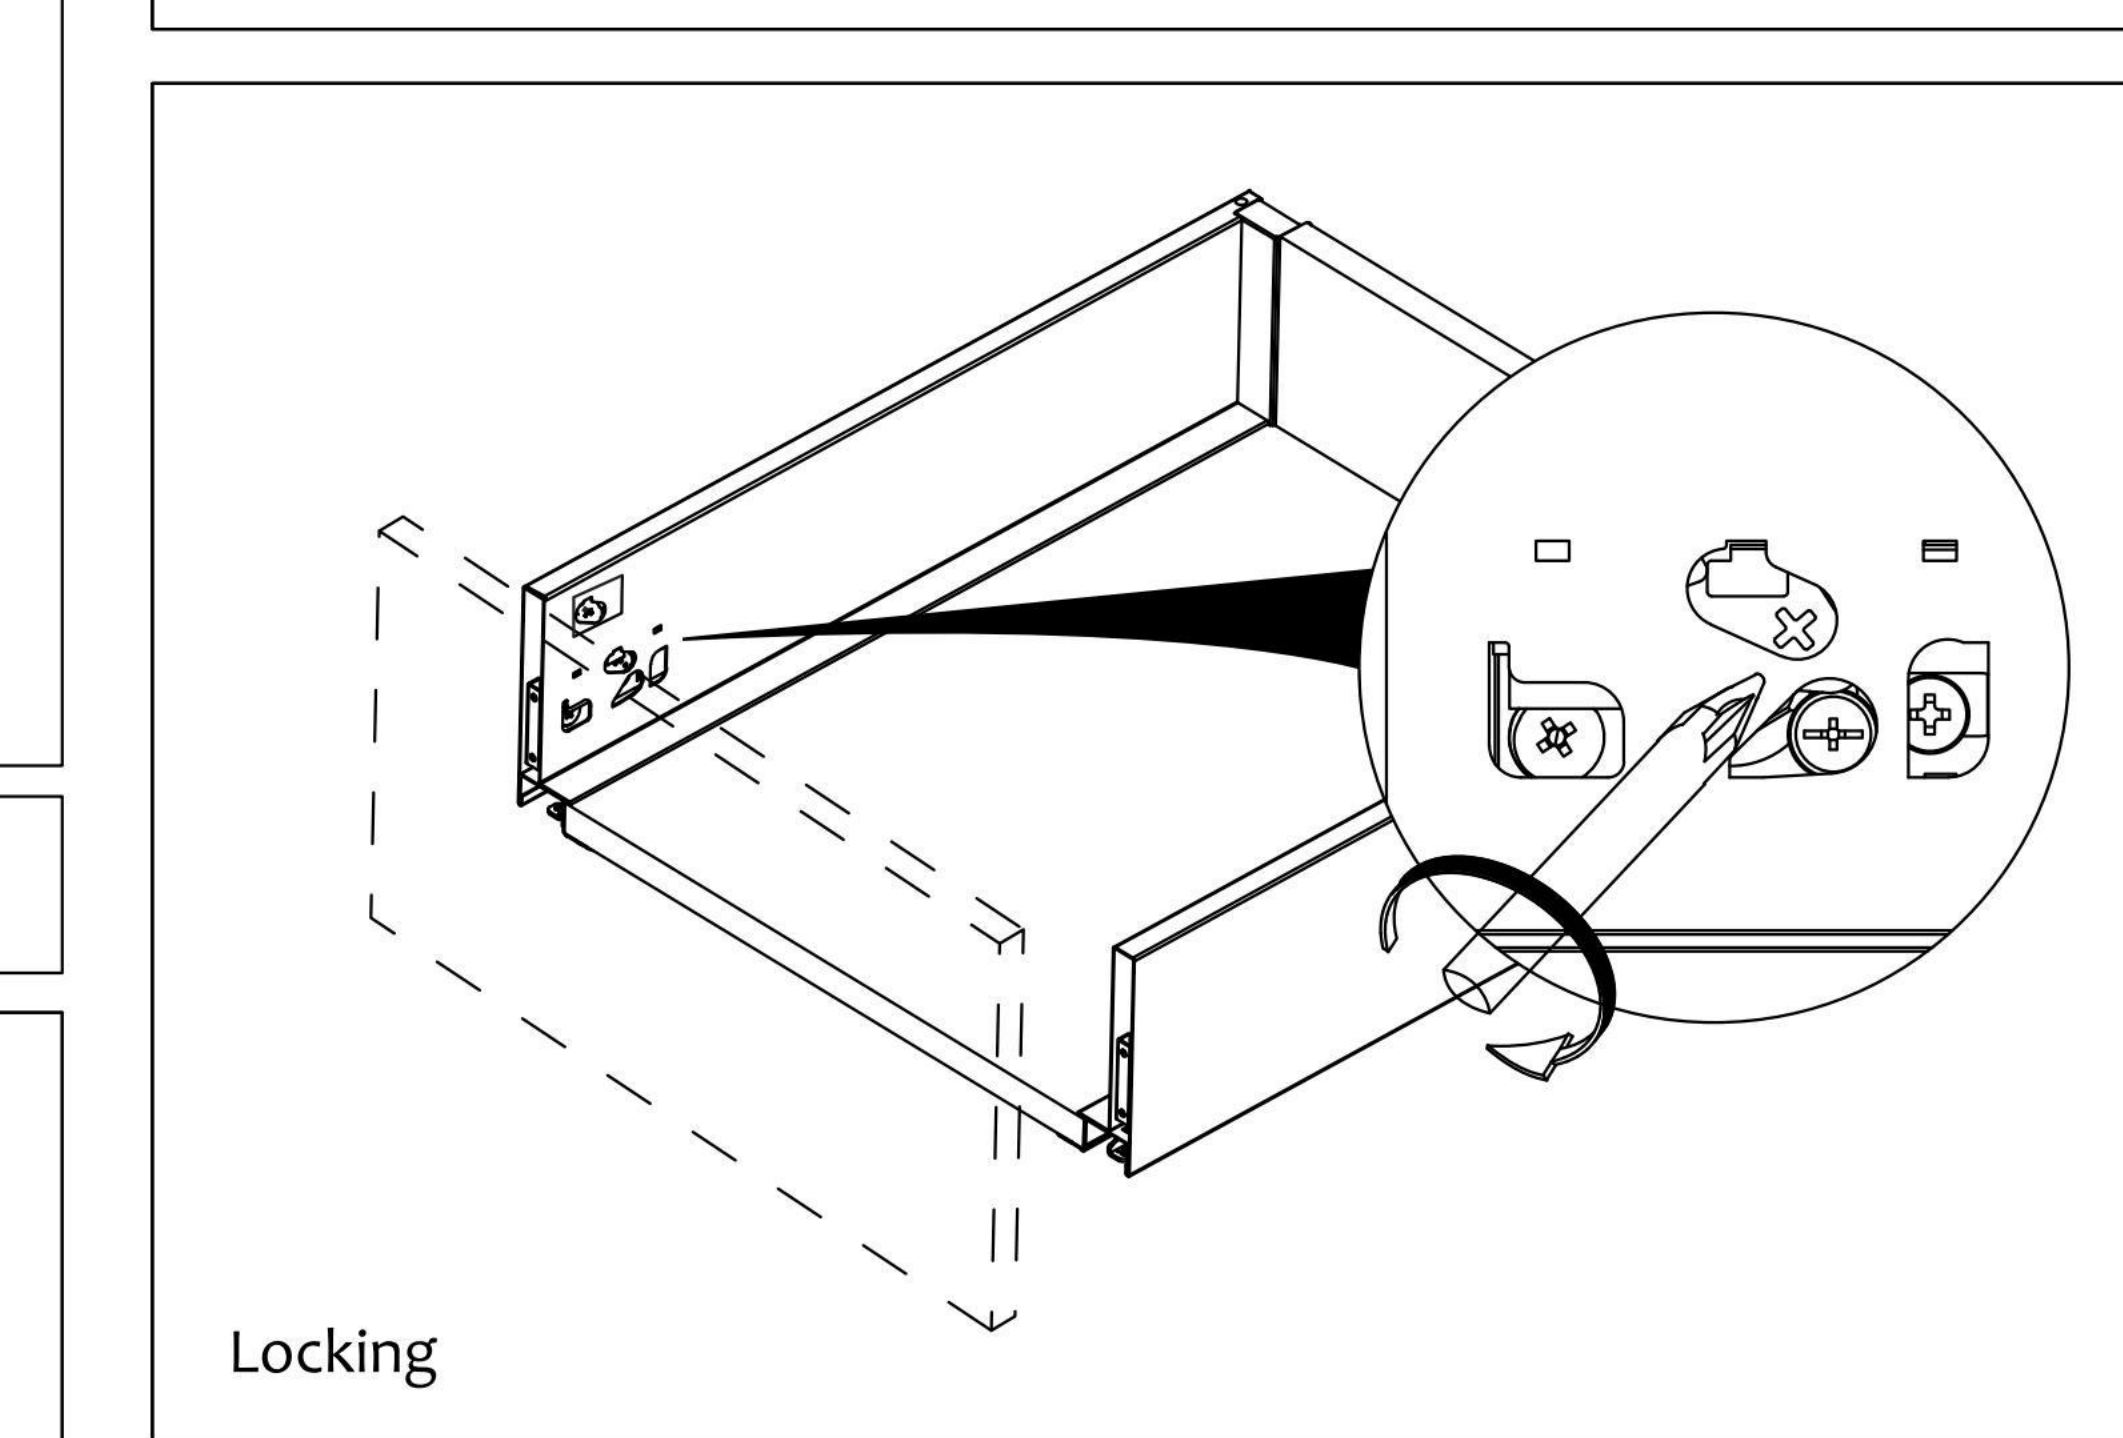

Slim double wall drawer slide, height 150mm

The drawer is installed

Drawer removal