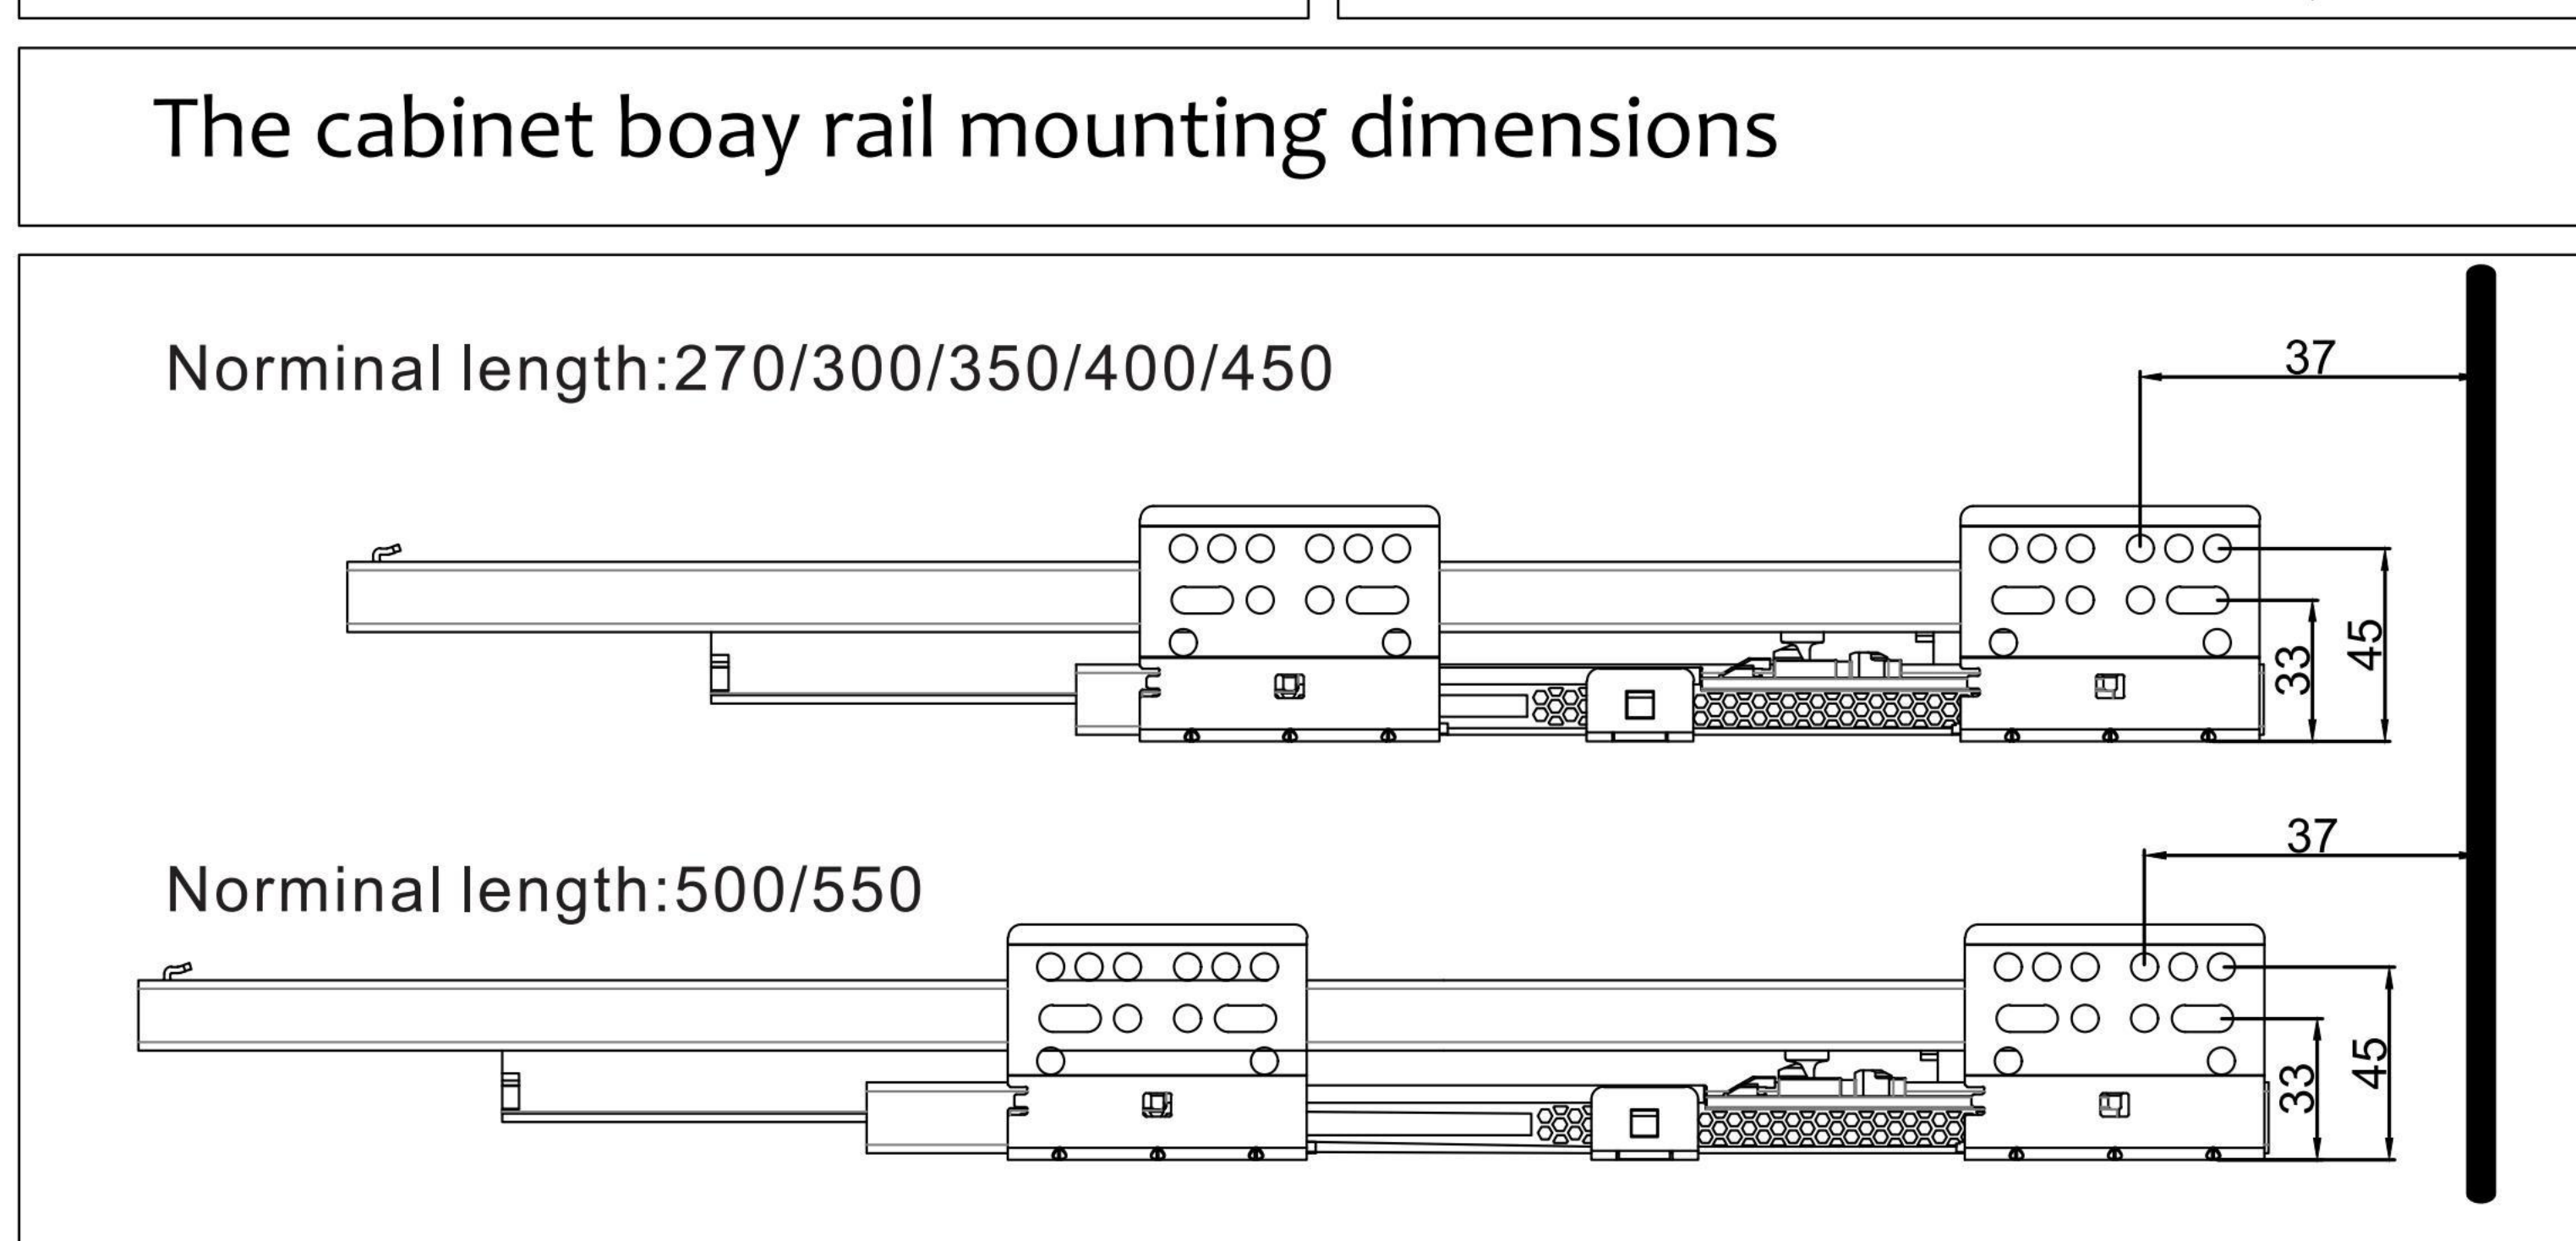

Slim double wall drawer slide, height 150mm

The drawer is installed

Drawer removal