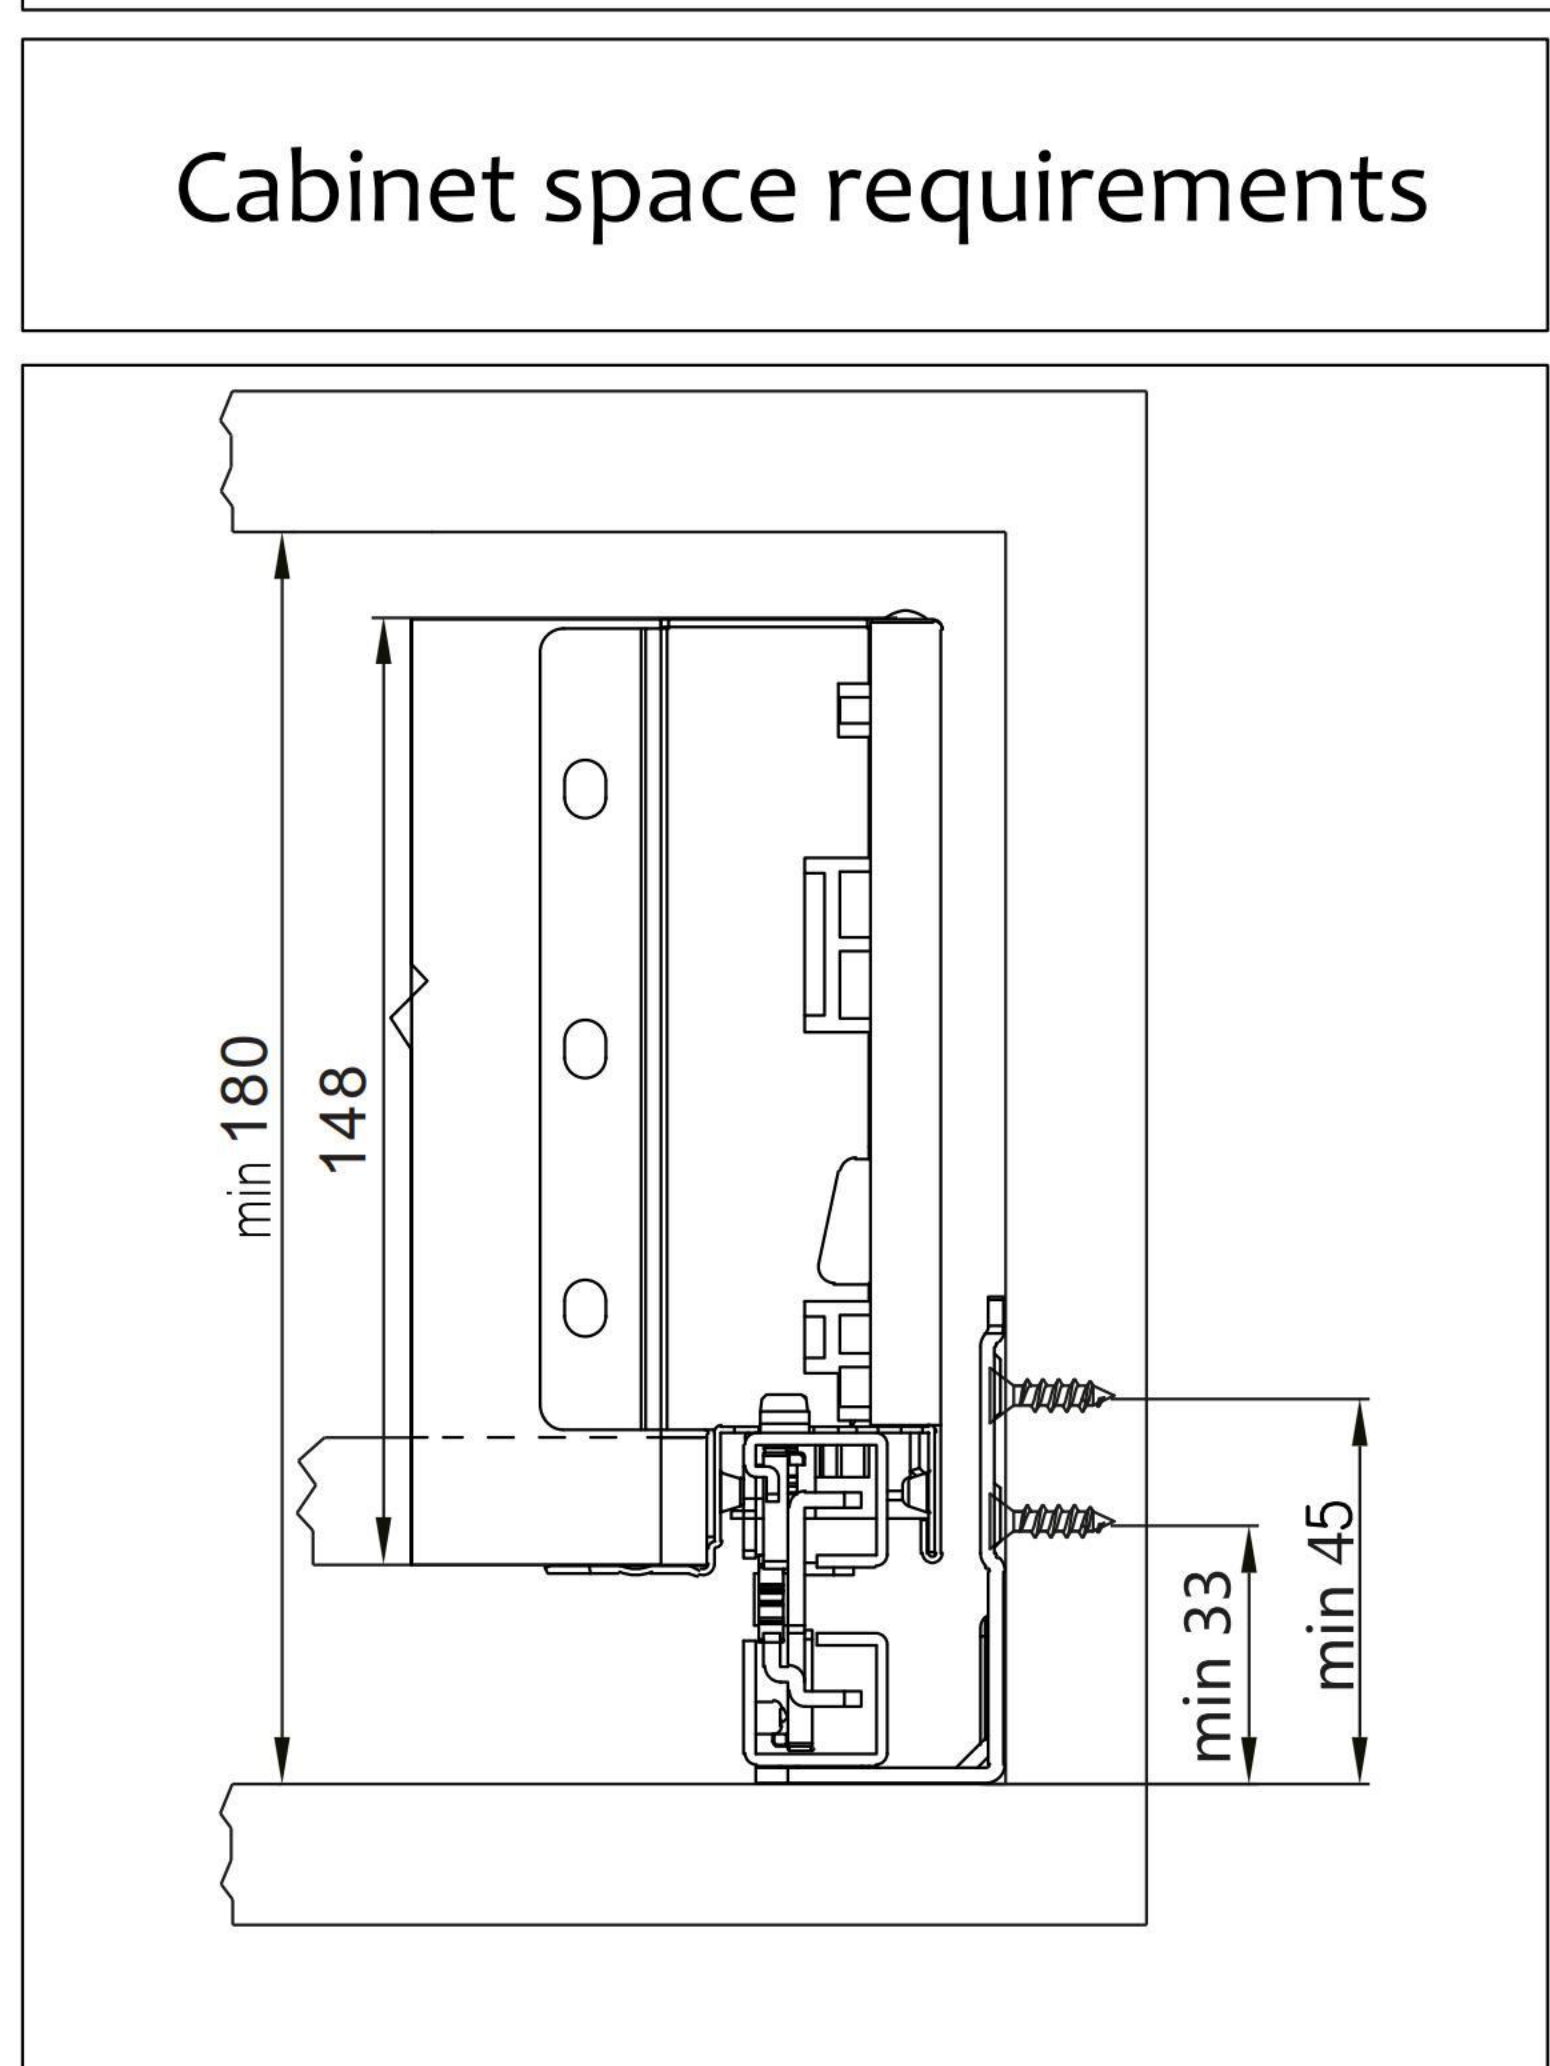

Slim double wall drawer slide, height 150mm

The drawer is installed

Drawer removal