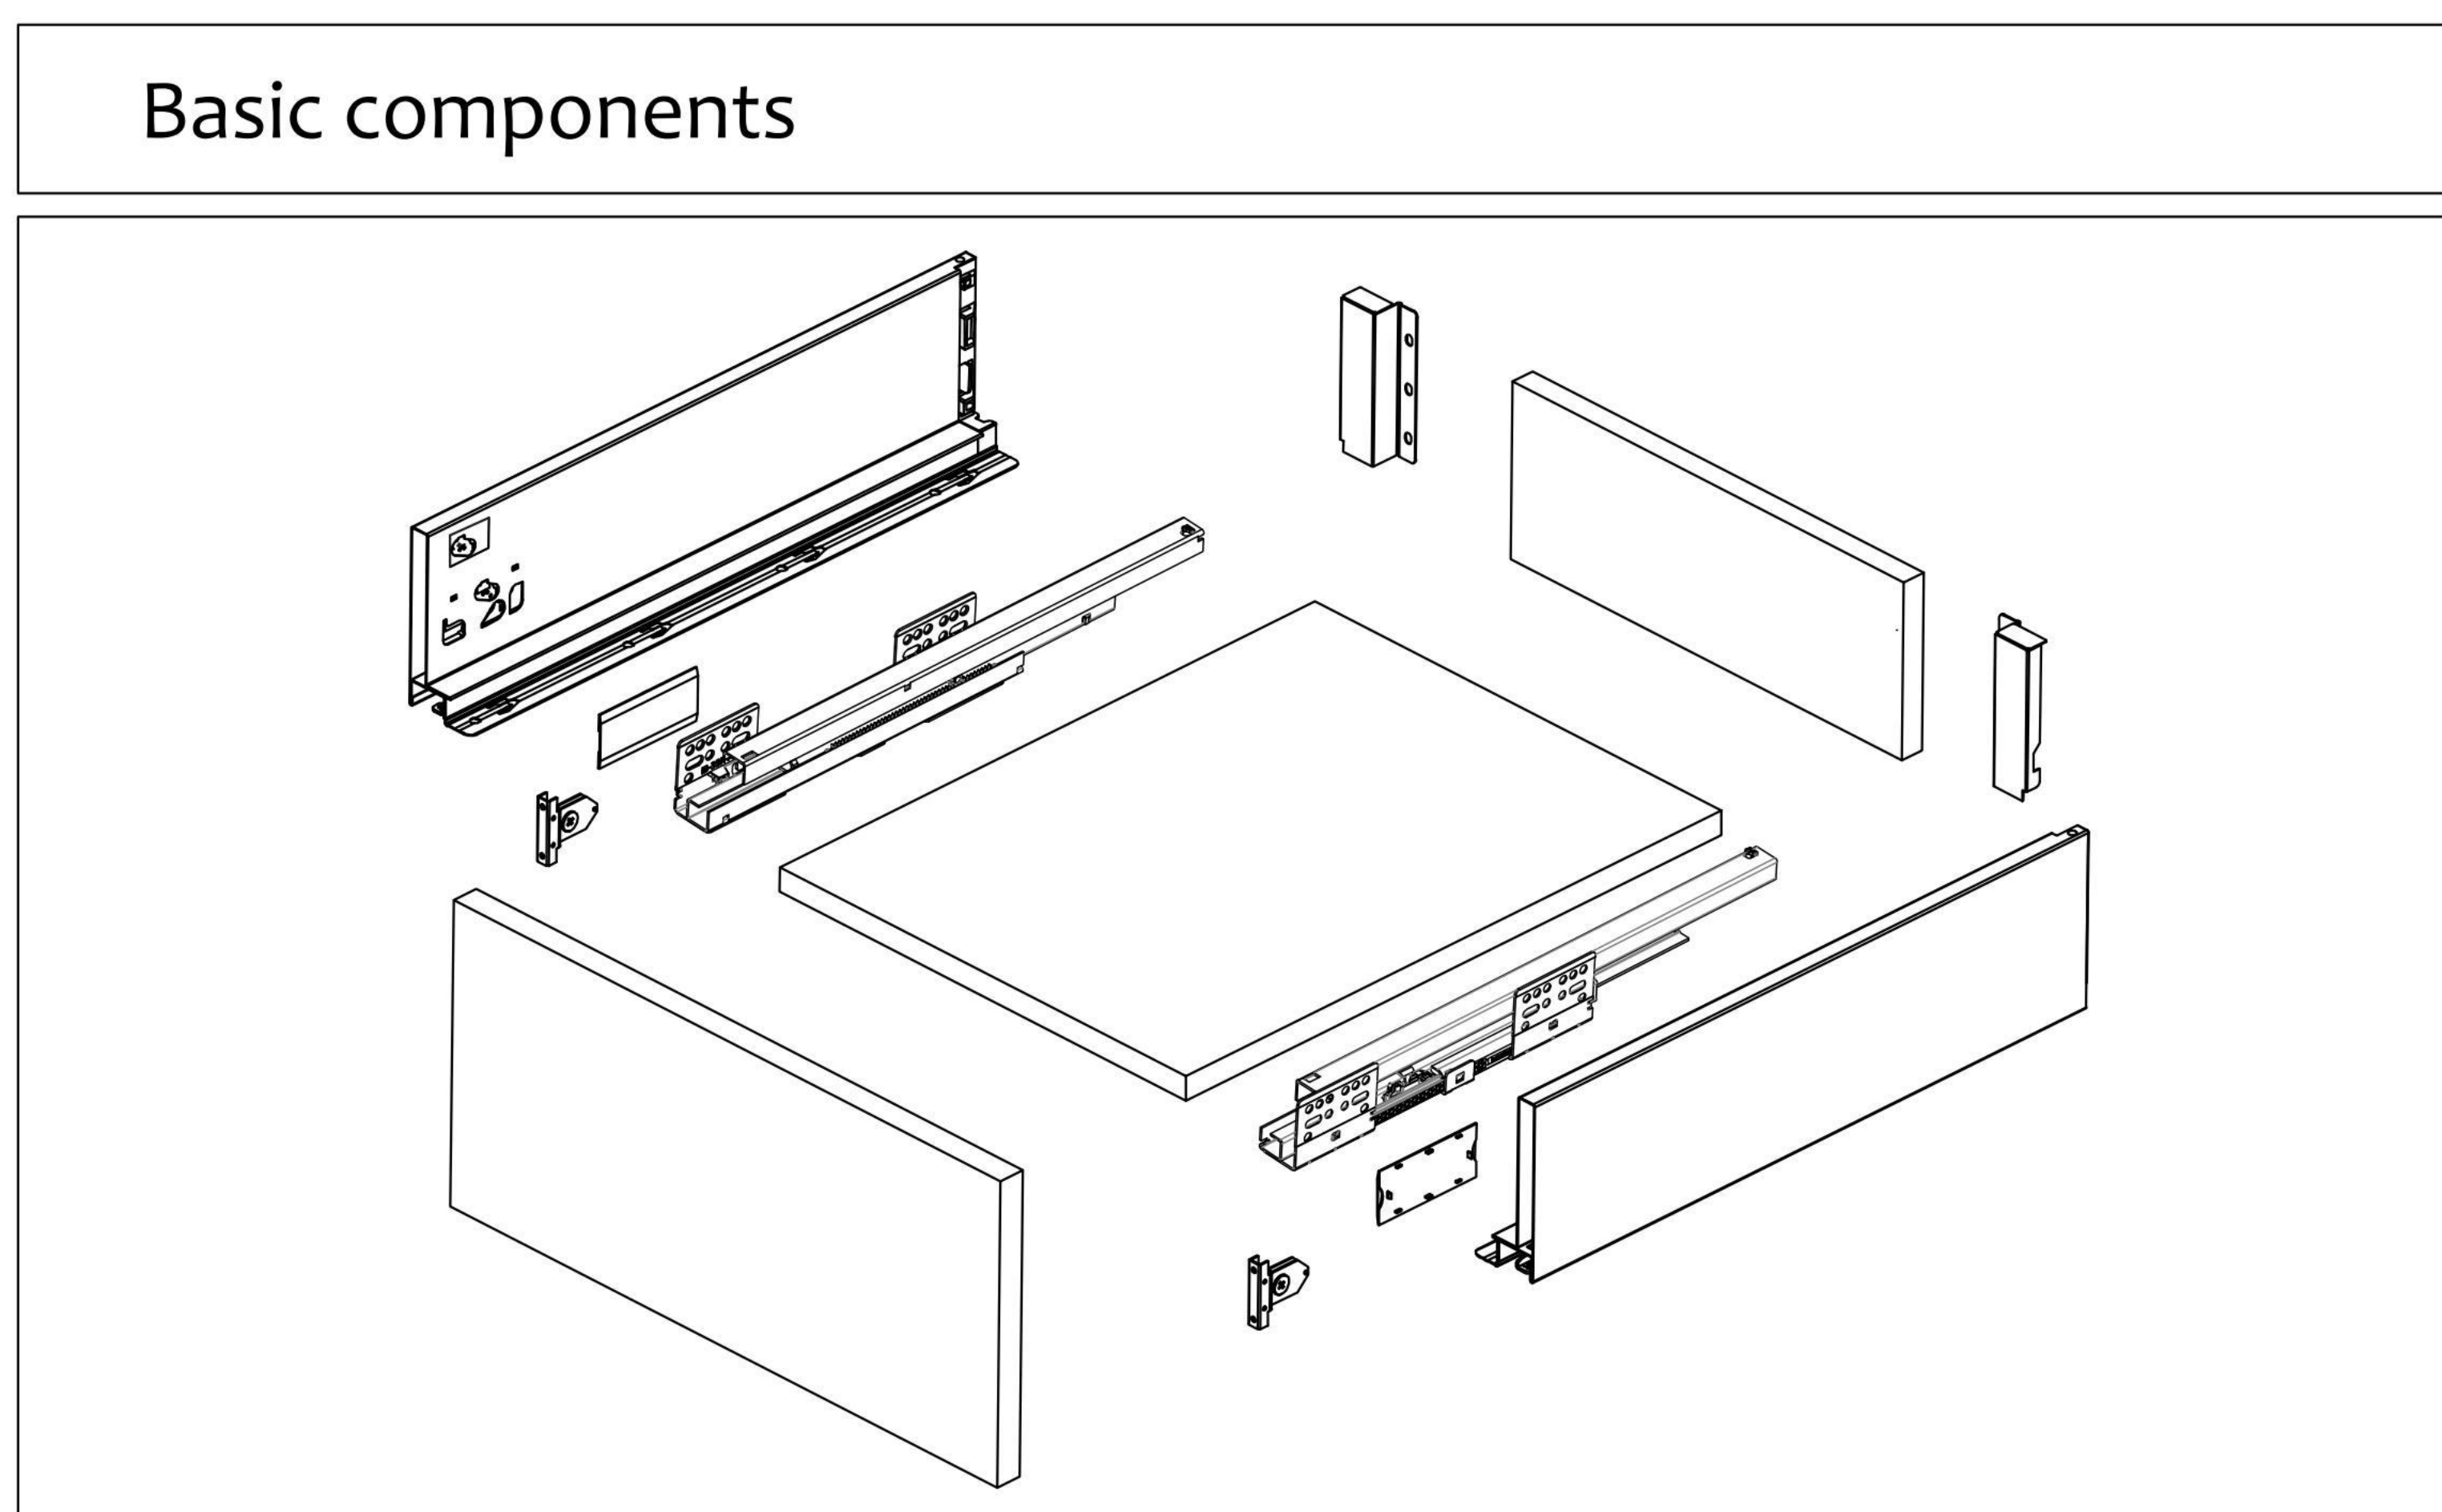

Slim double wall drawer slide, height 150mm

The drawer is installed

Drawer removal