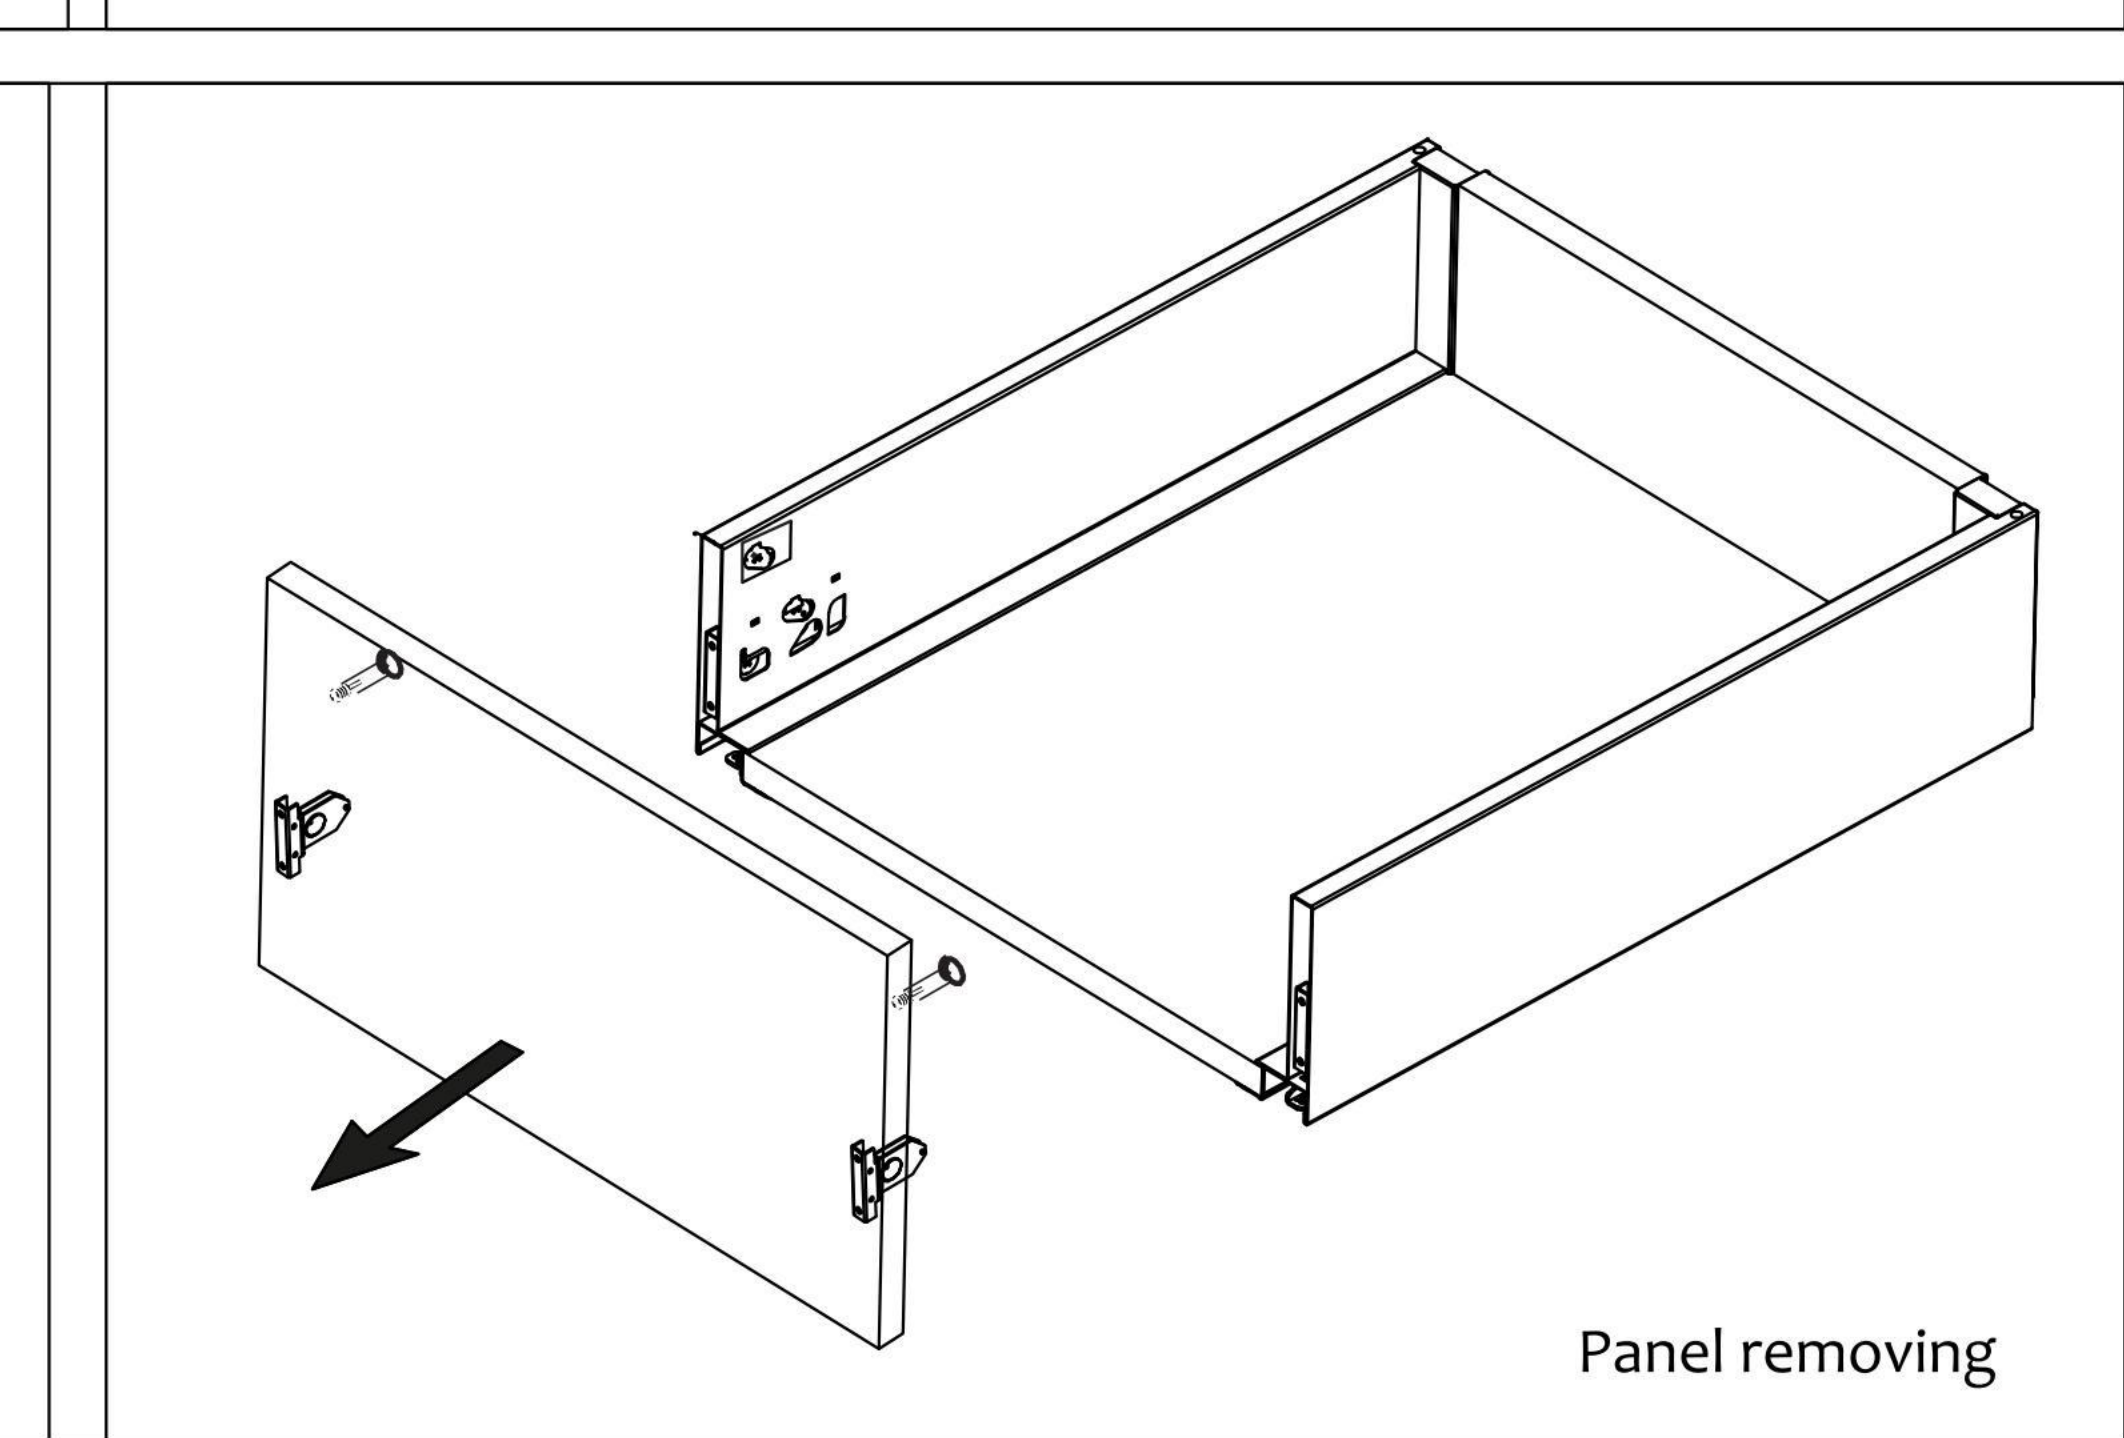

Slim double wall drawer slide, height 150mm

The drawer is installed

Drawer removal