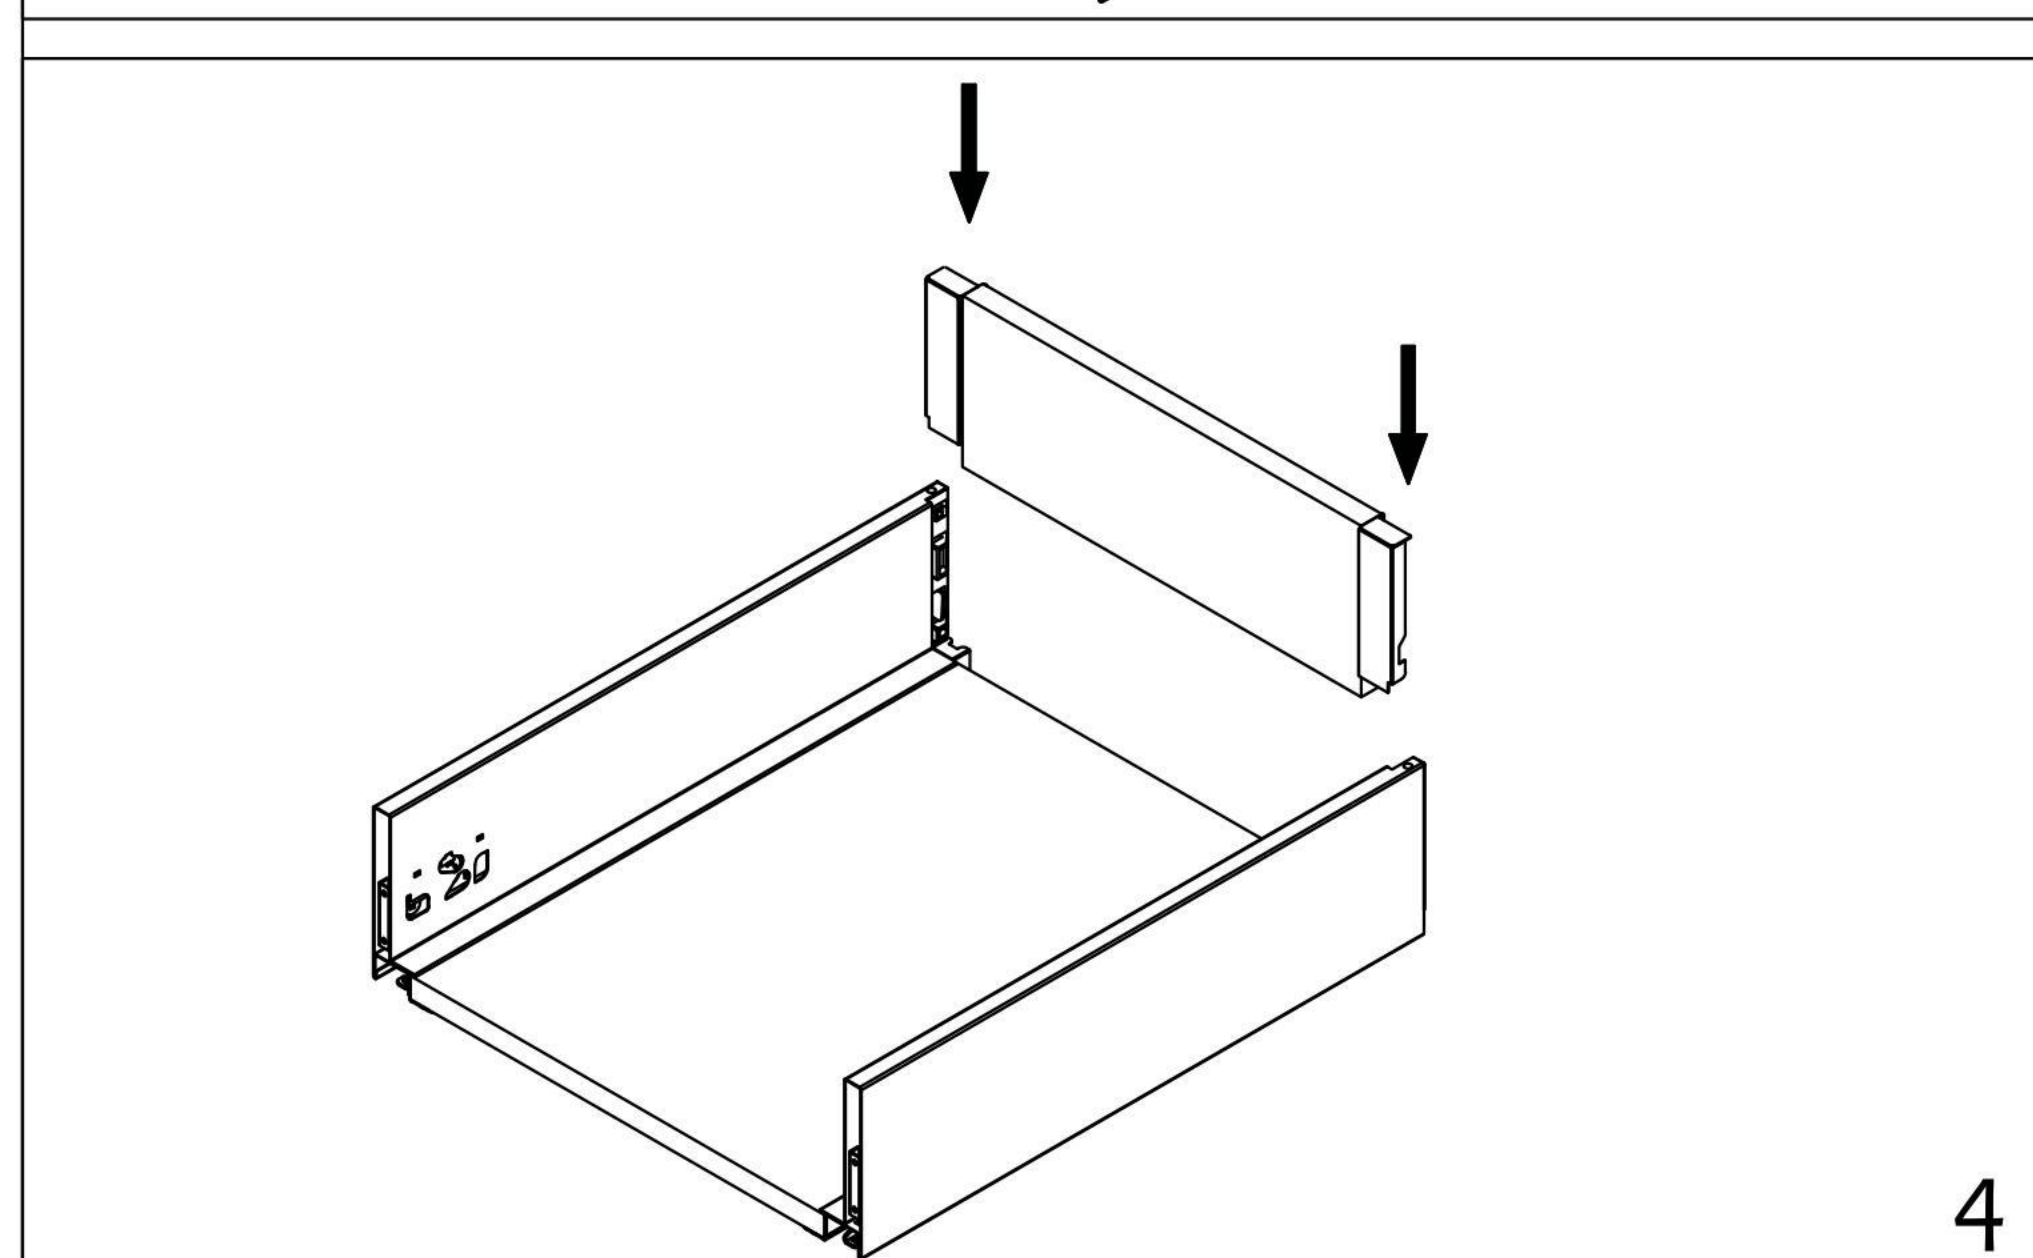

Slim double wall drawer slide, height 150mm

The drawer is installed

Drawer removal