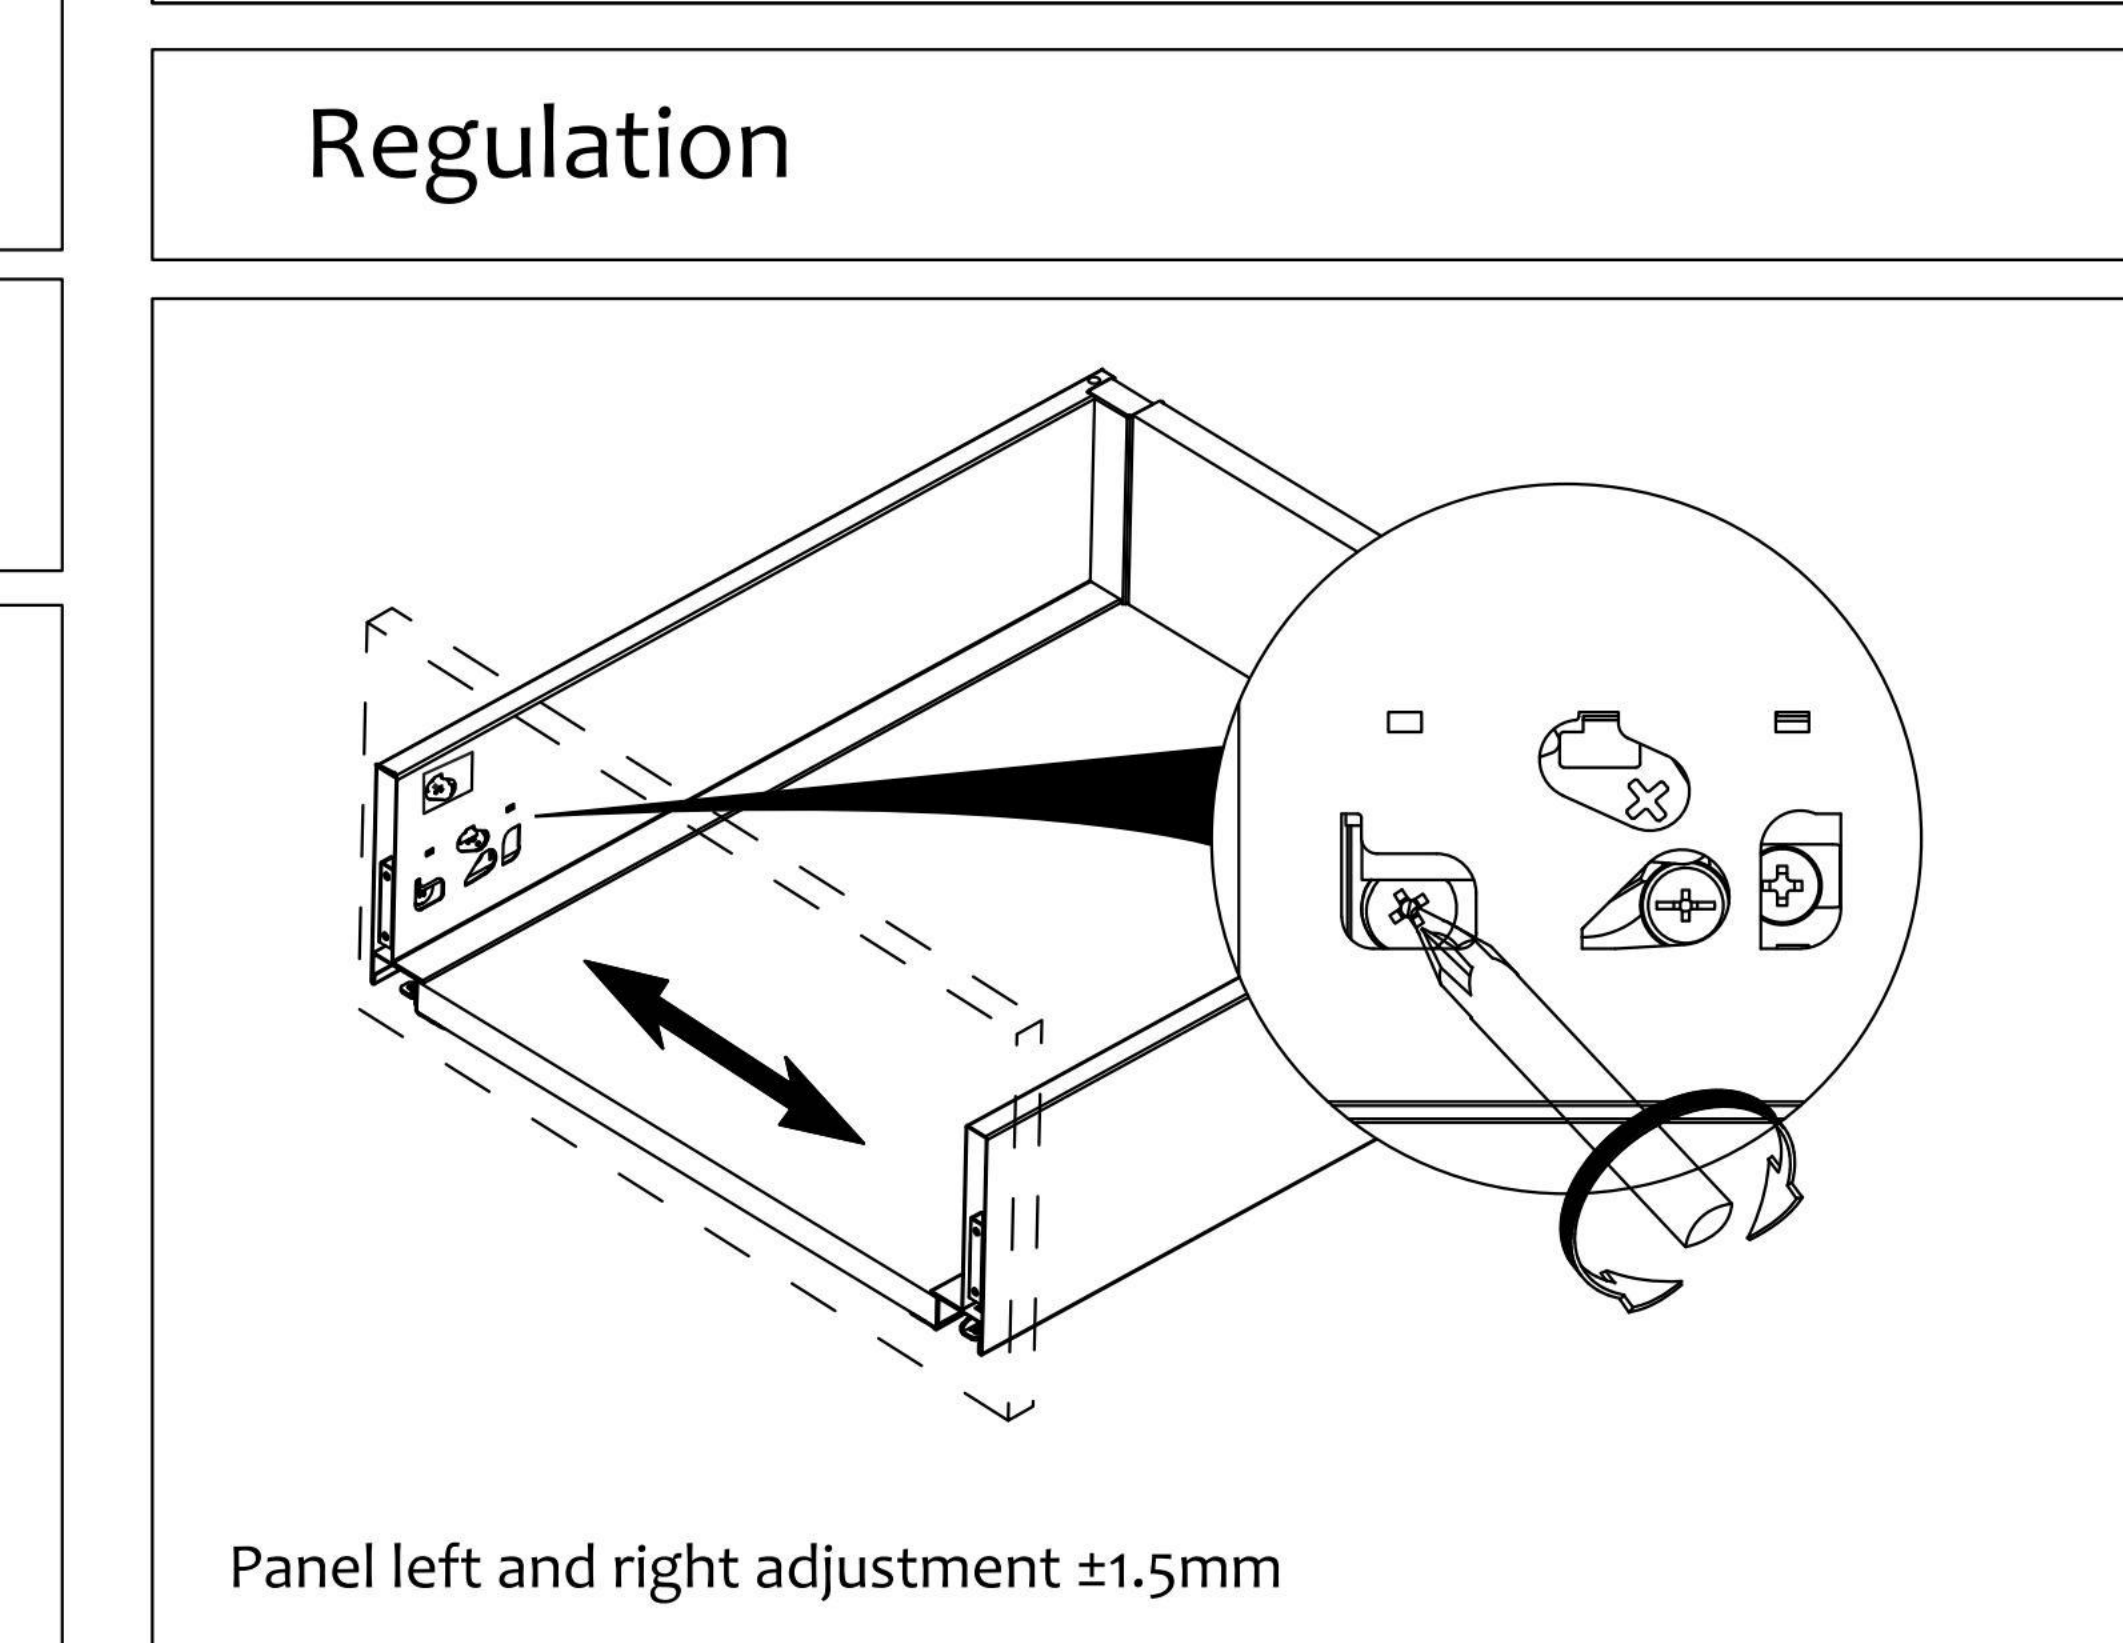

Slim double wall drawer slide, height 150mm

The drawer is installed

Drawer removal