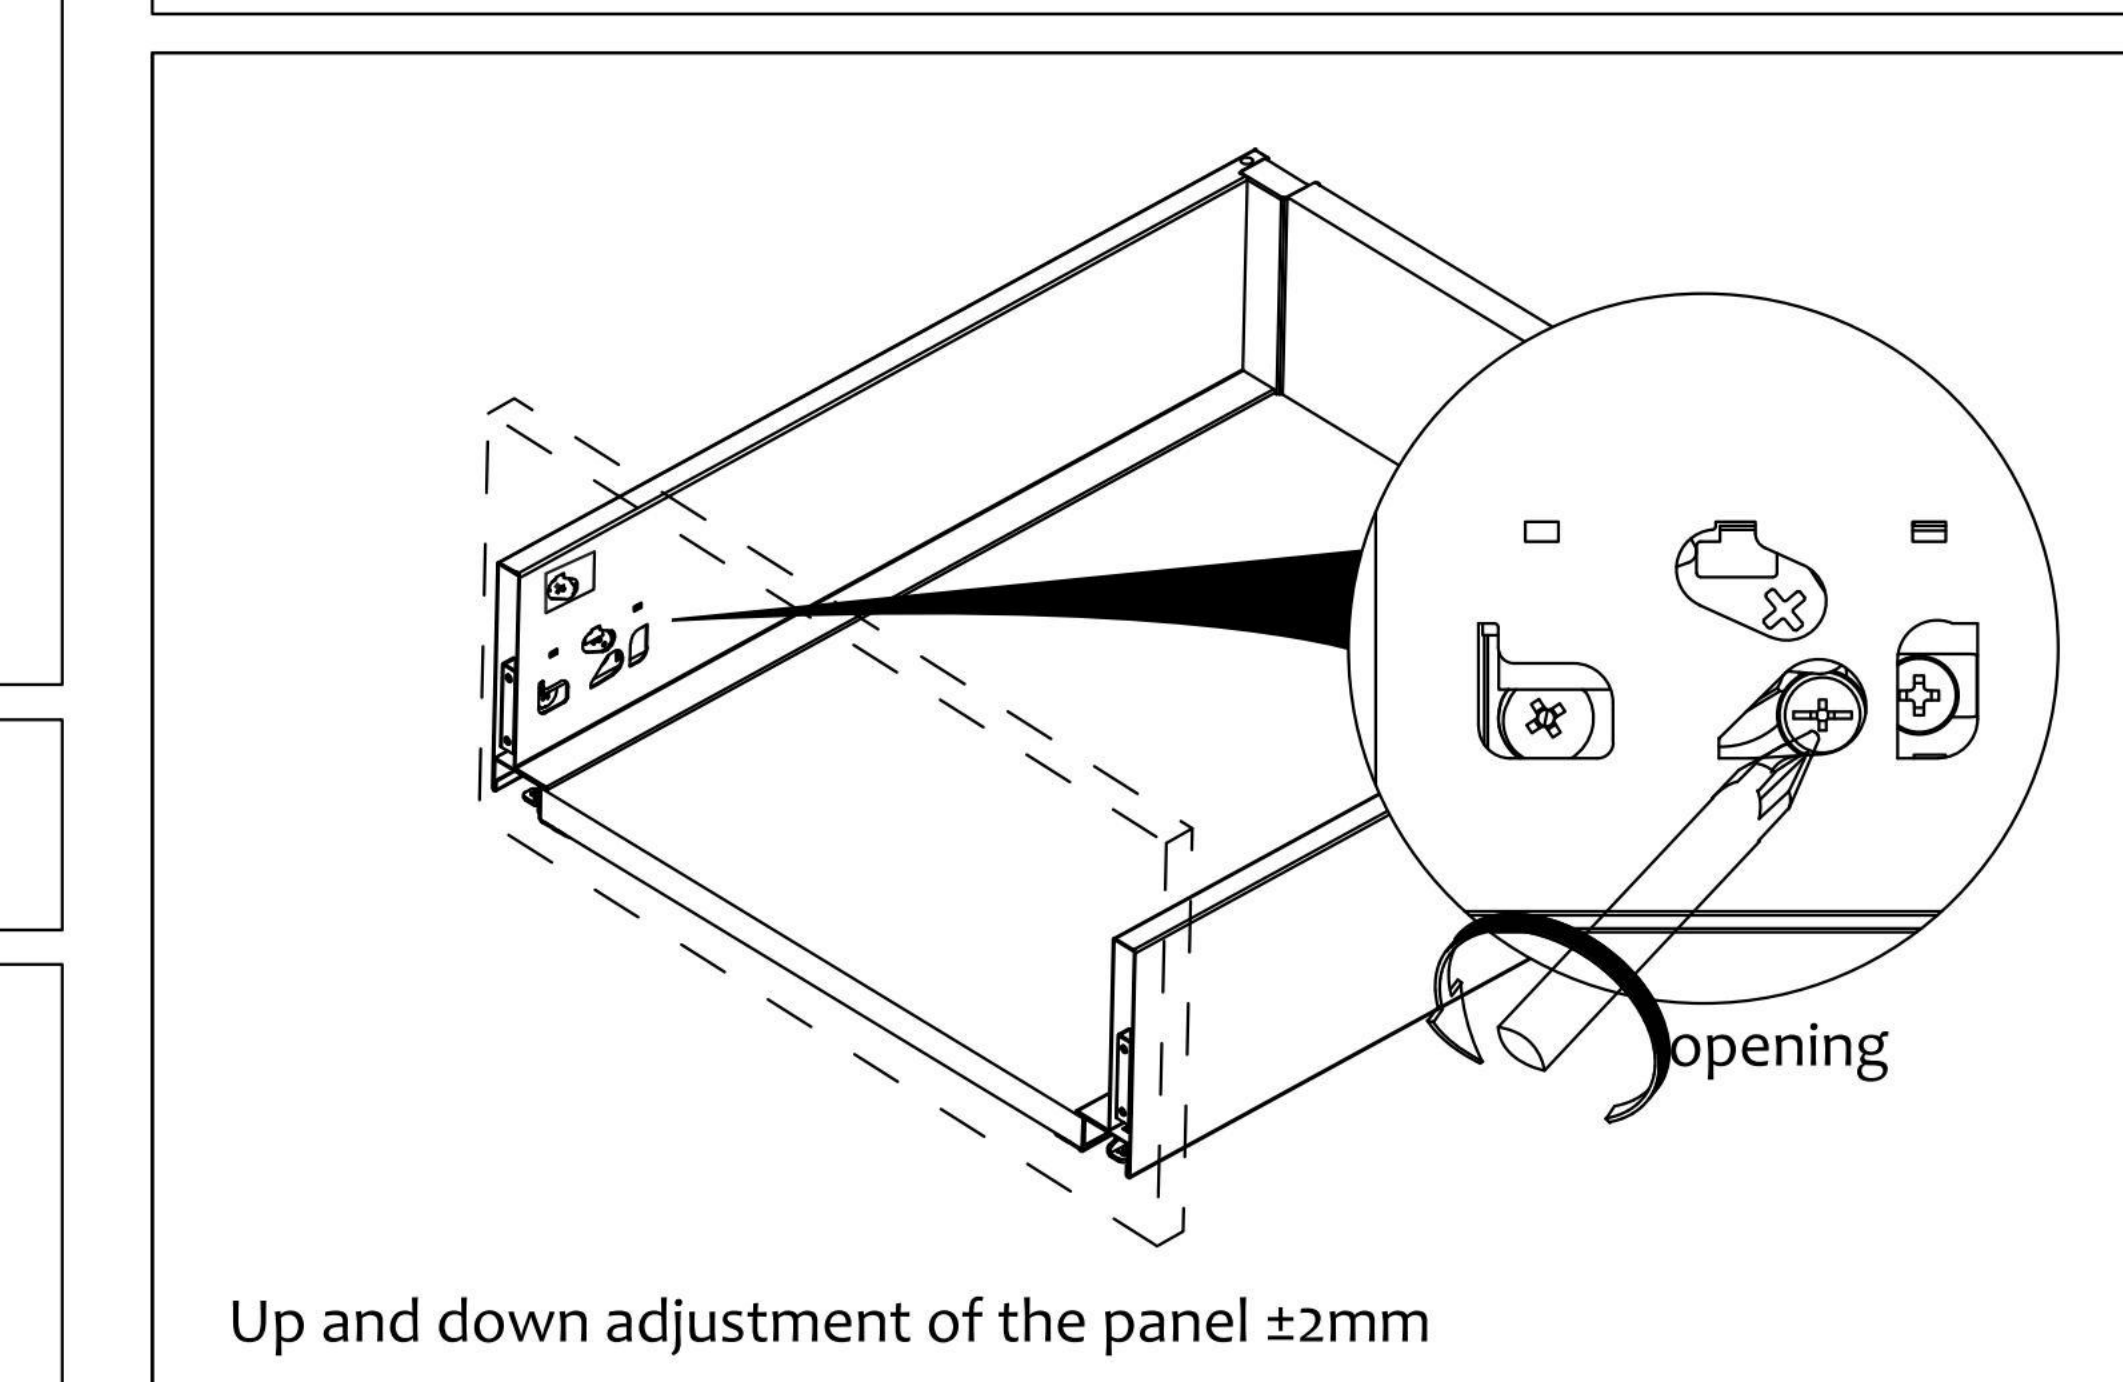

Slim double wall drawer slide, height 150mm

The drawer is installed

Drawer removal