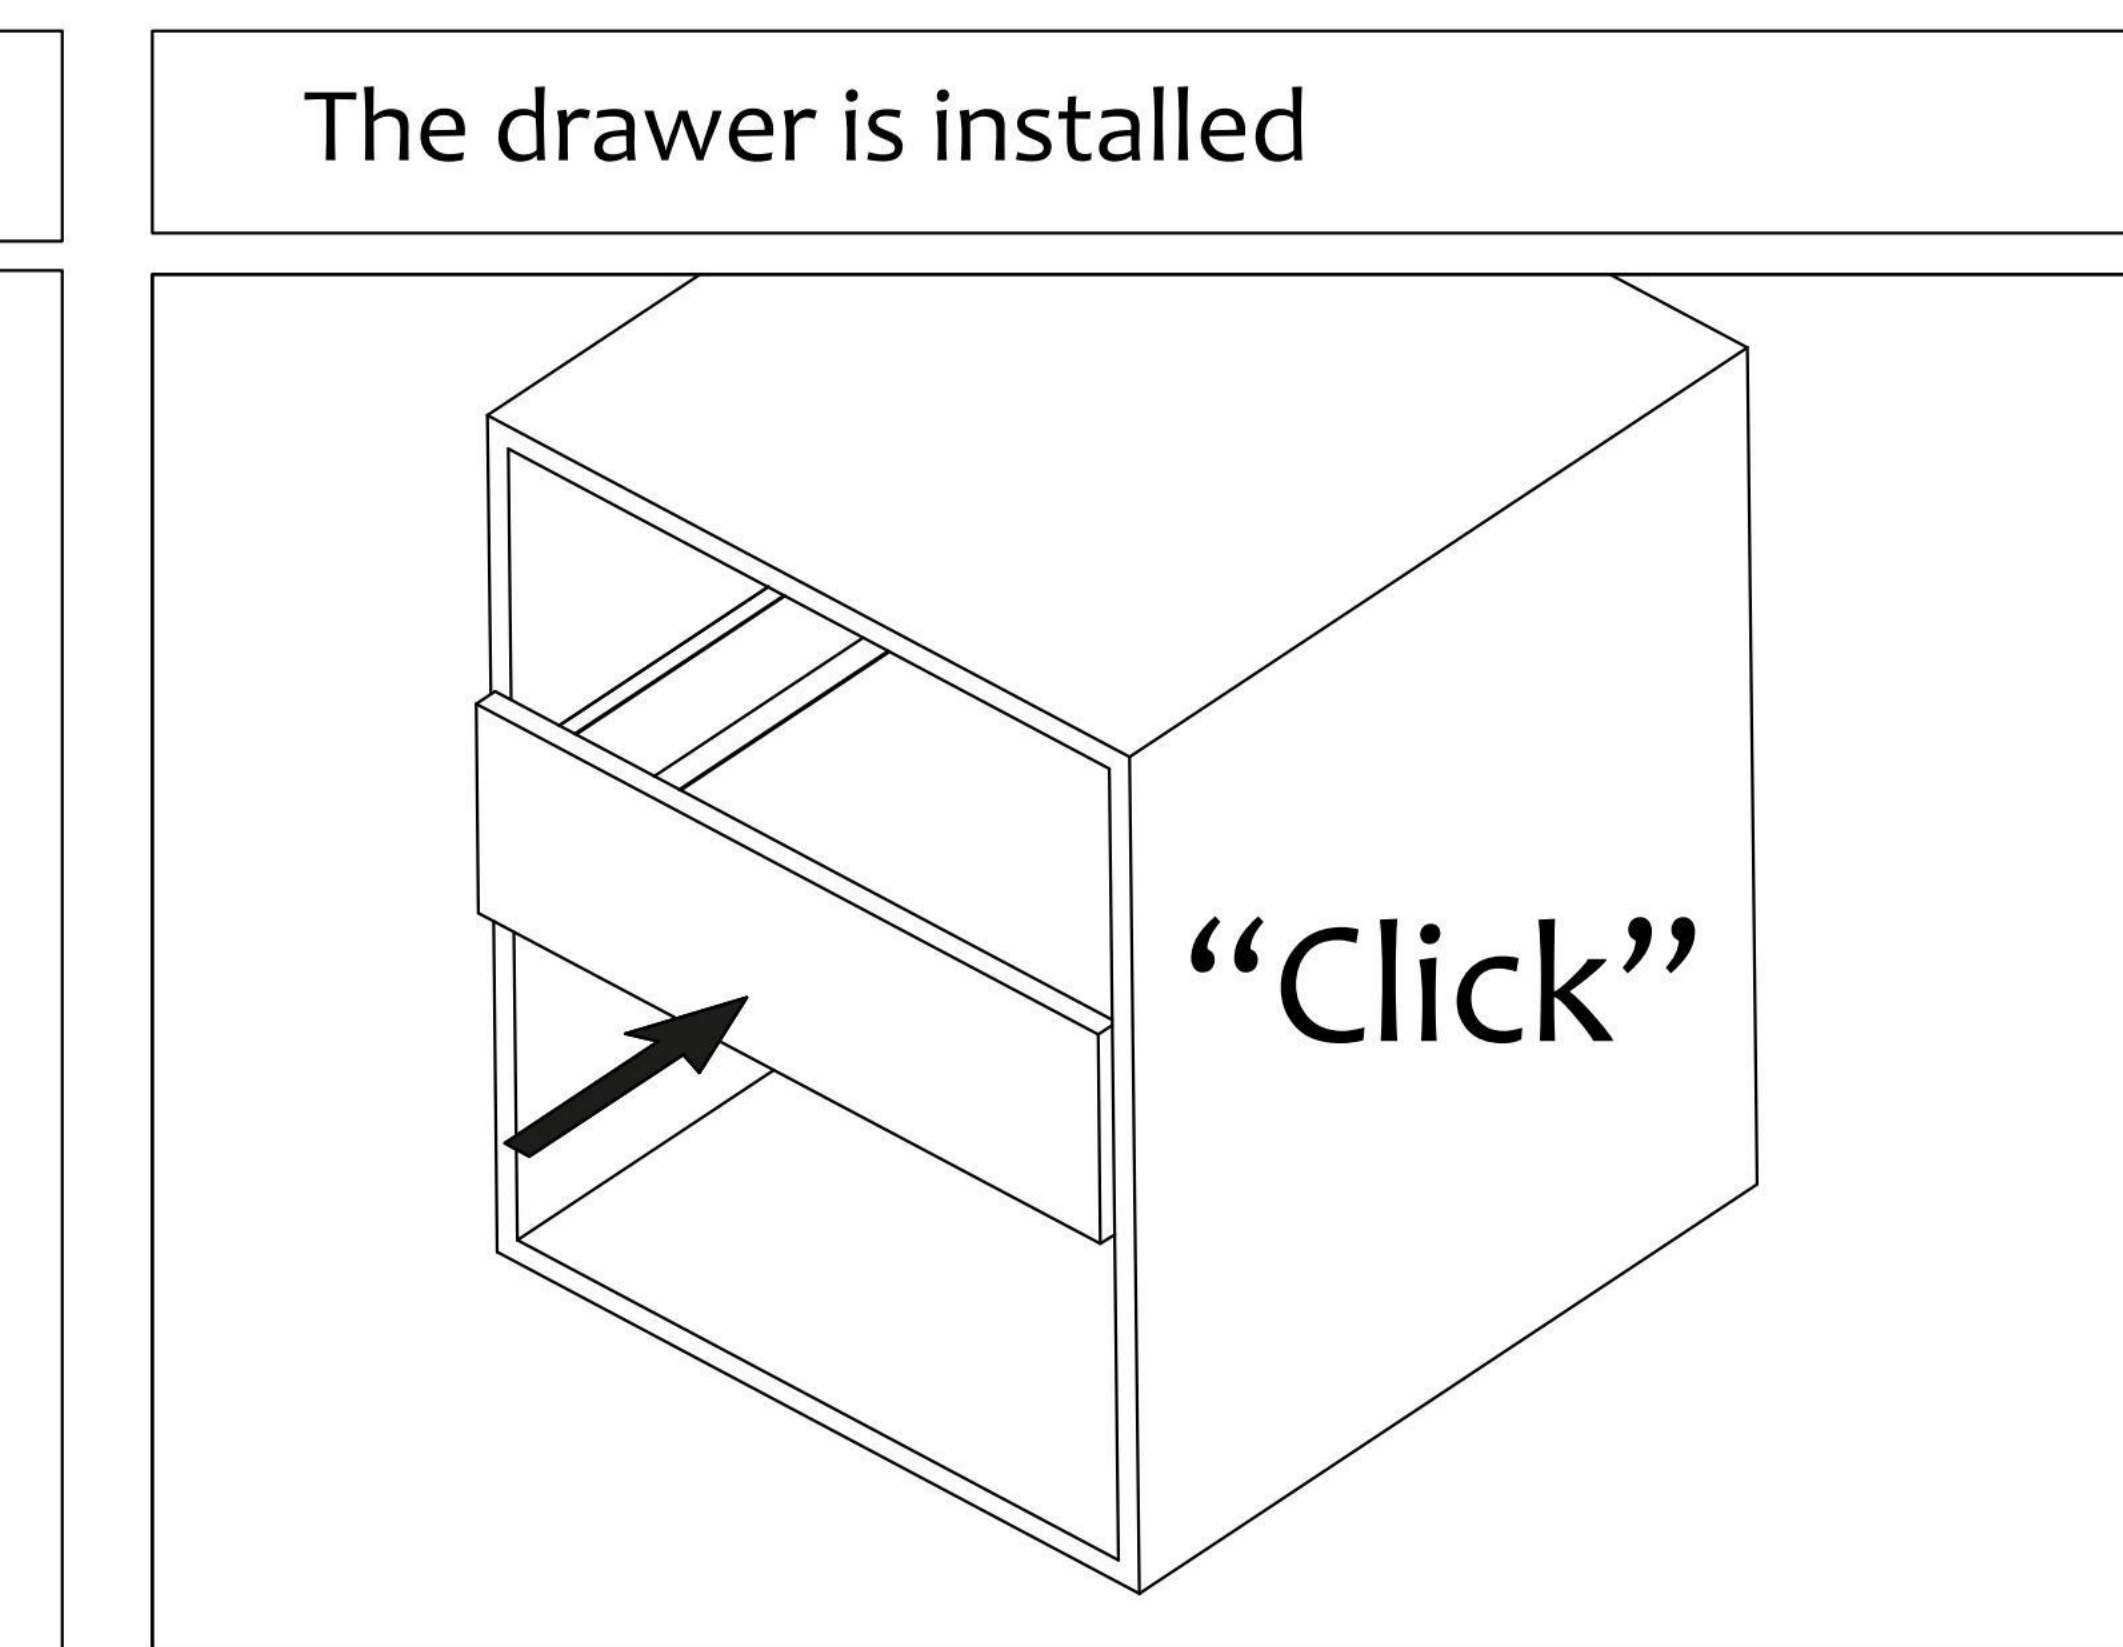

Slim double wall drawer slide, height 150mm

The drawer is installed

Drawer removal