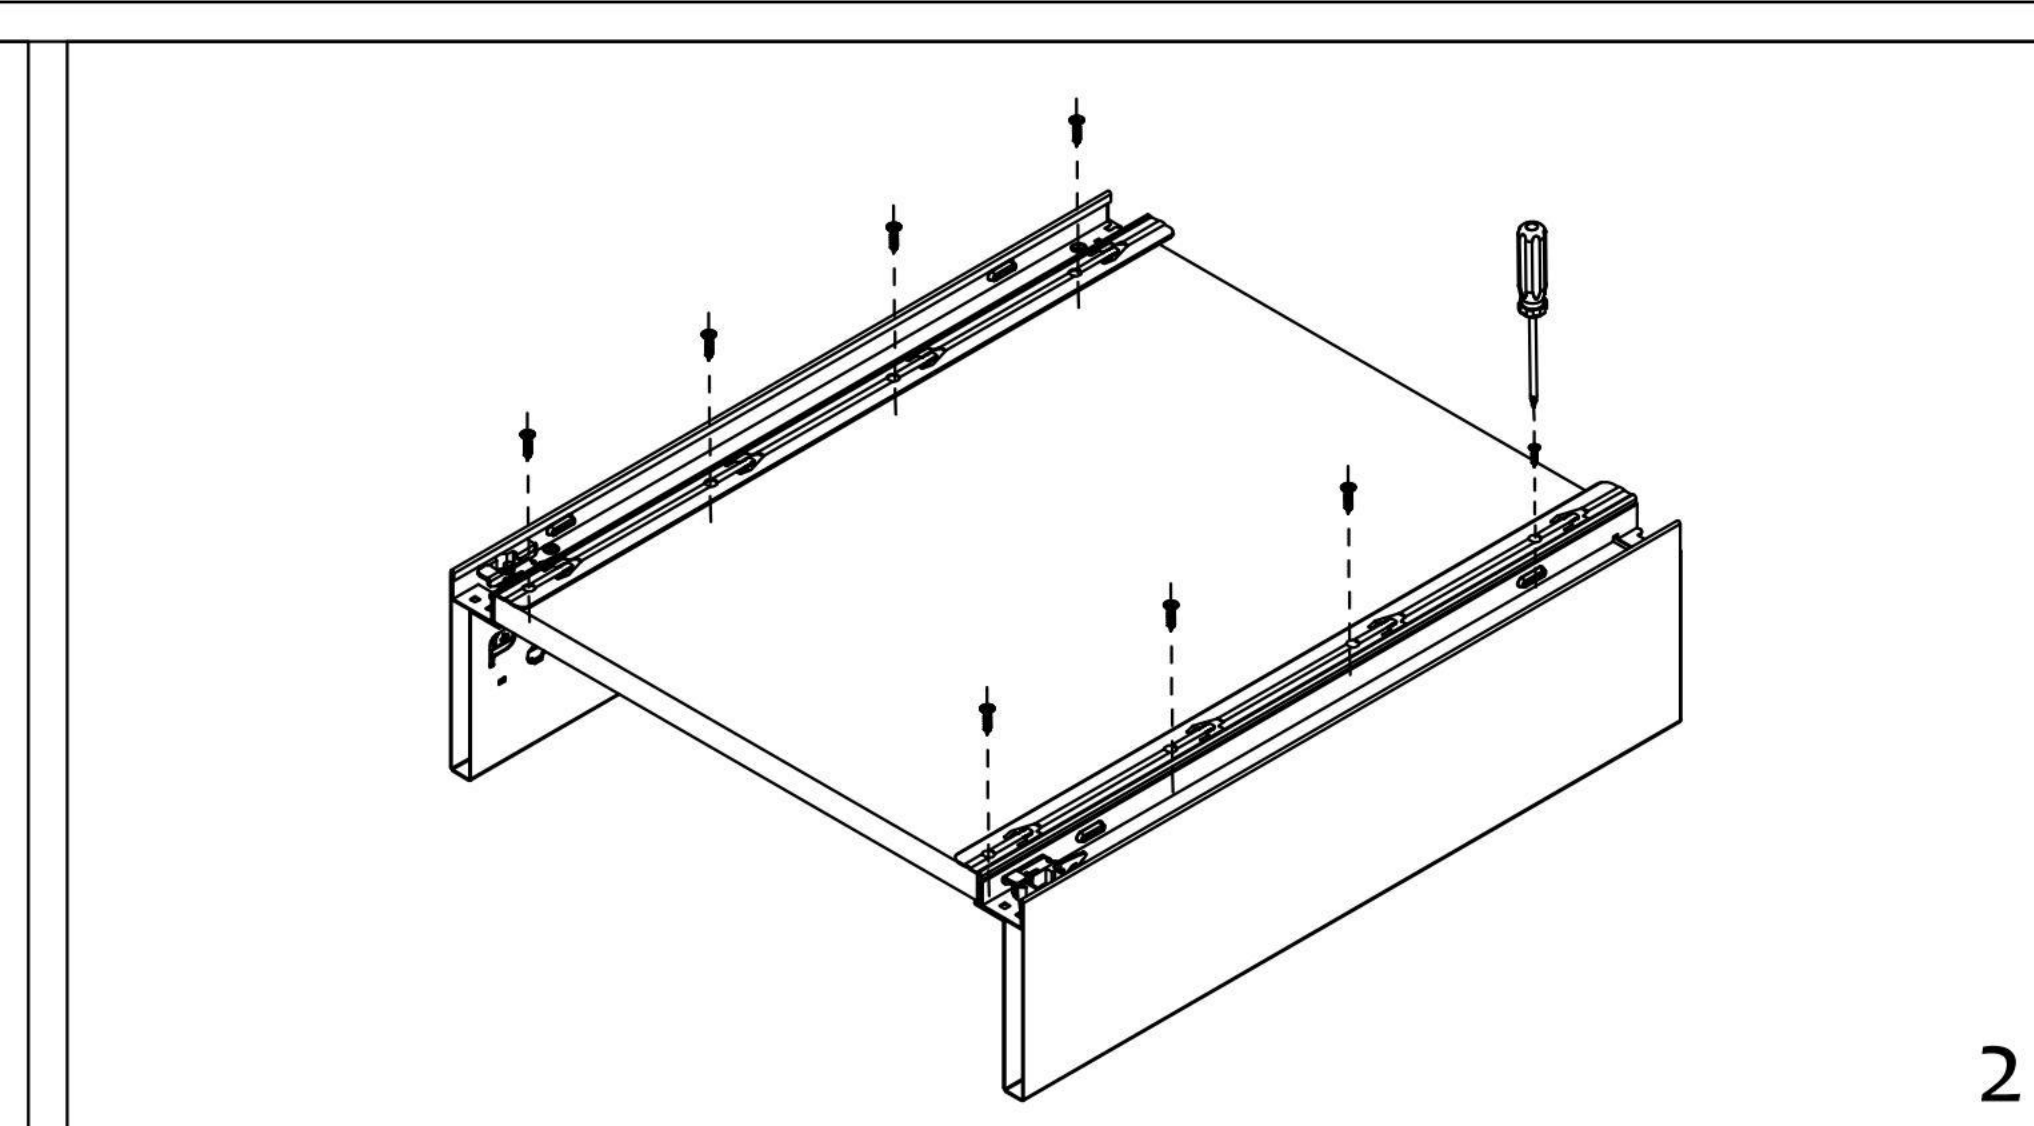

Slim double wall drawer slide, height 150mm

The drawer is installed

Drawer removal