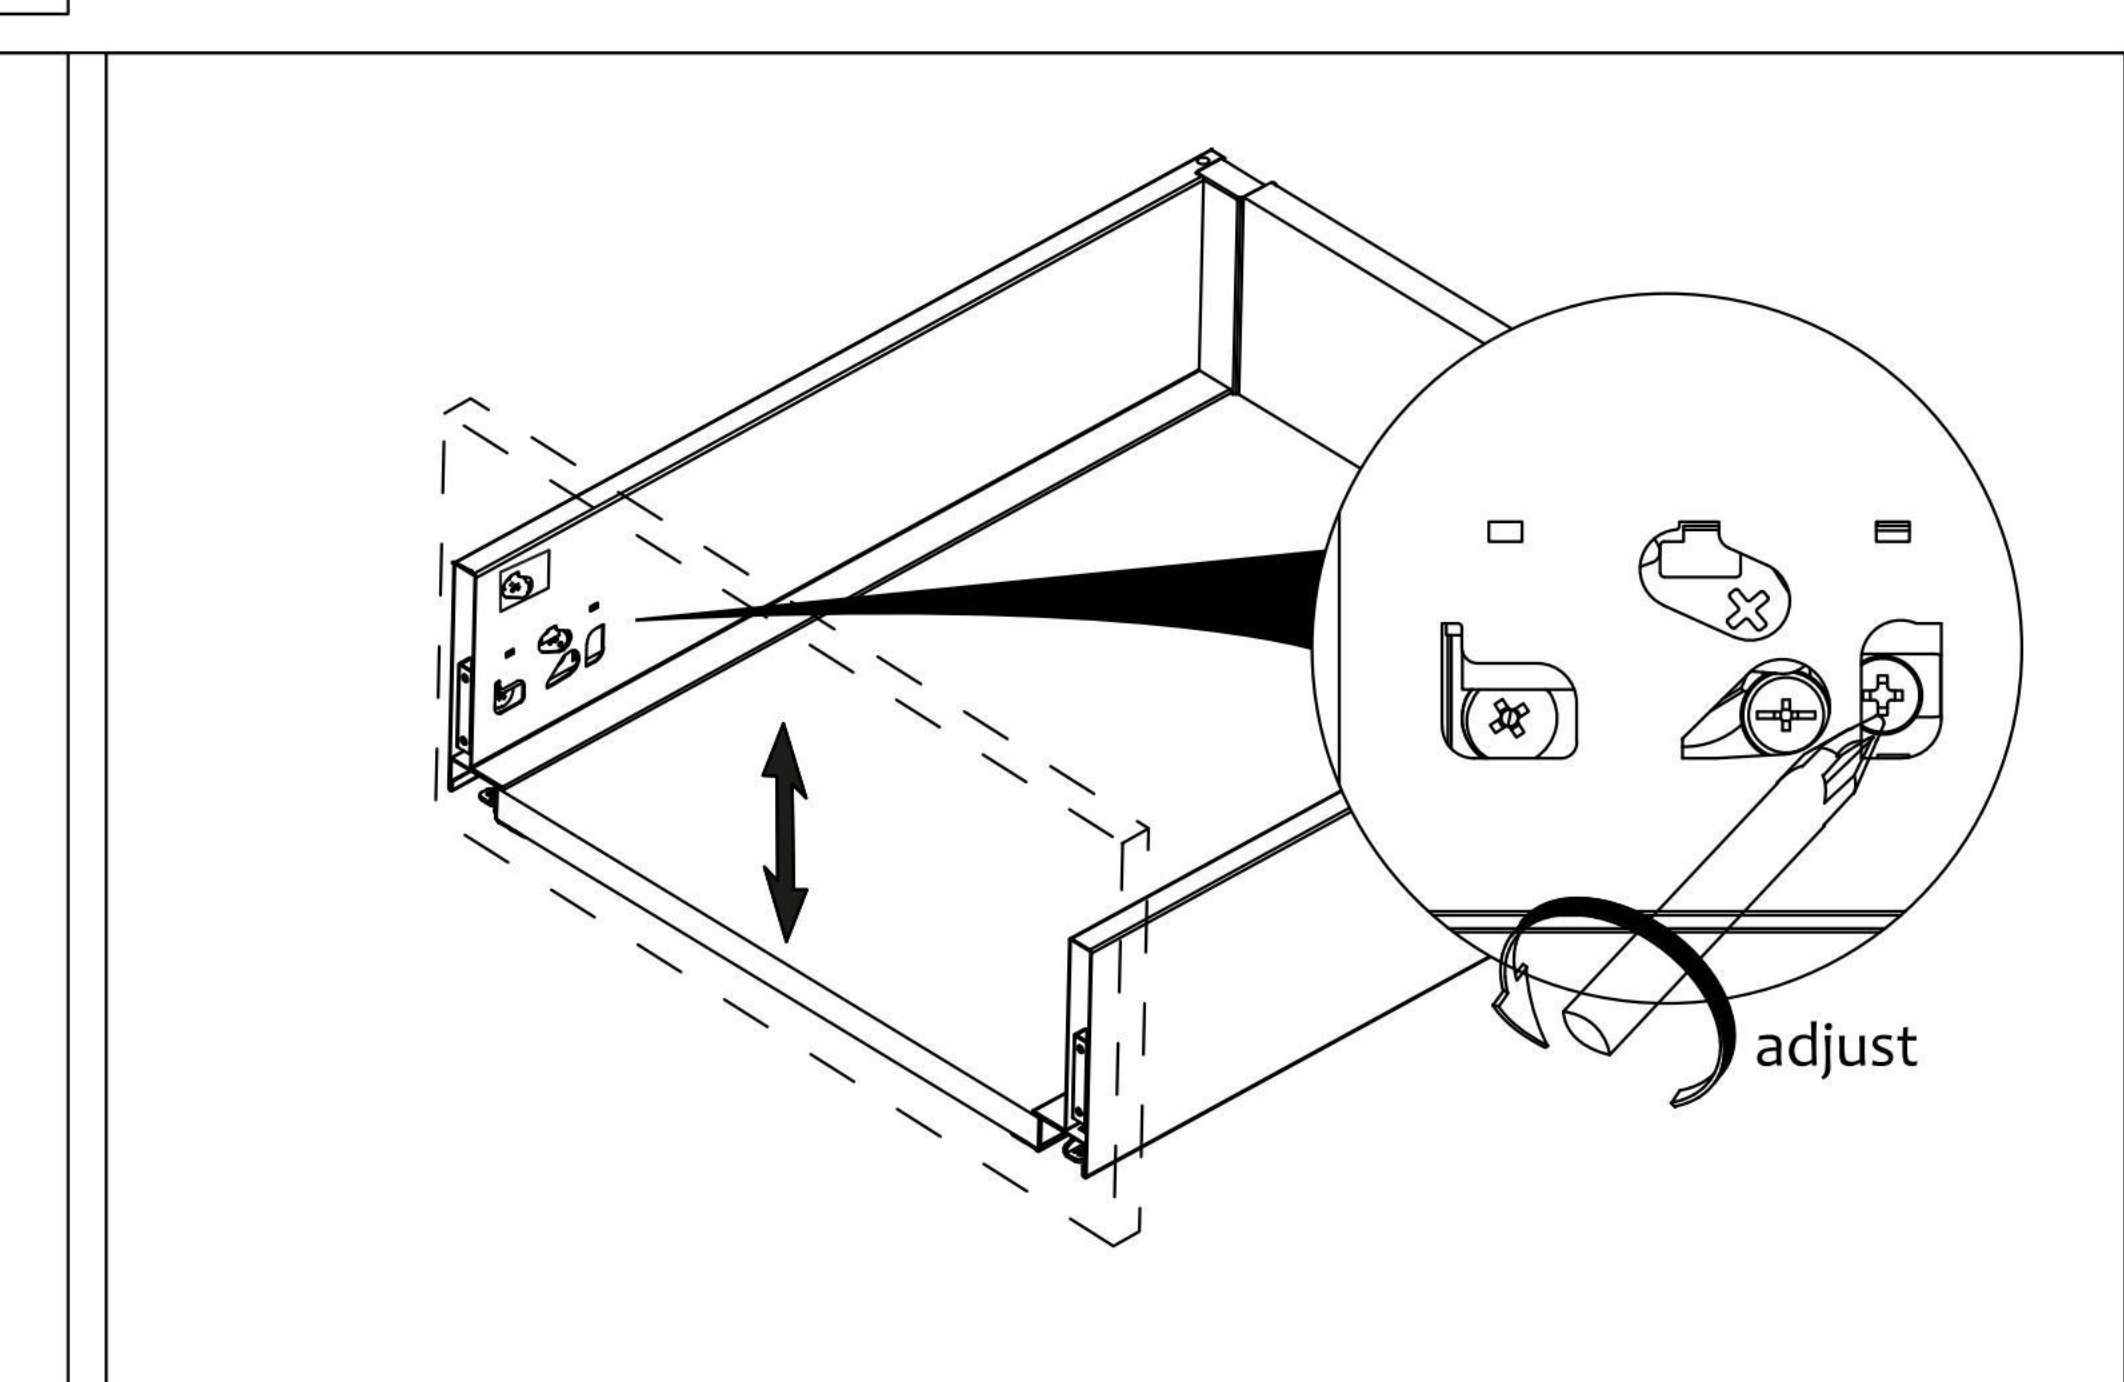

Slim double wall drawer slide, height 150mm

The drawer is installed

Drawer removal