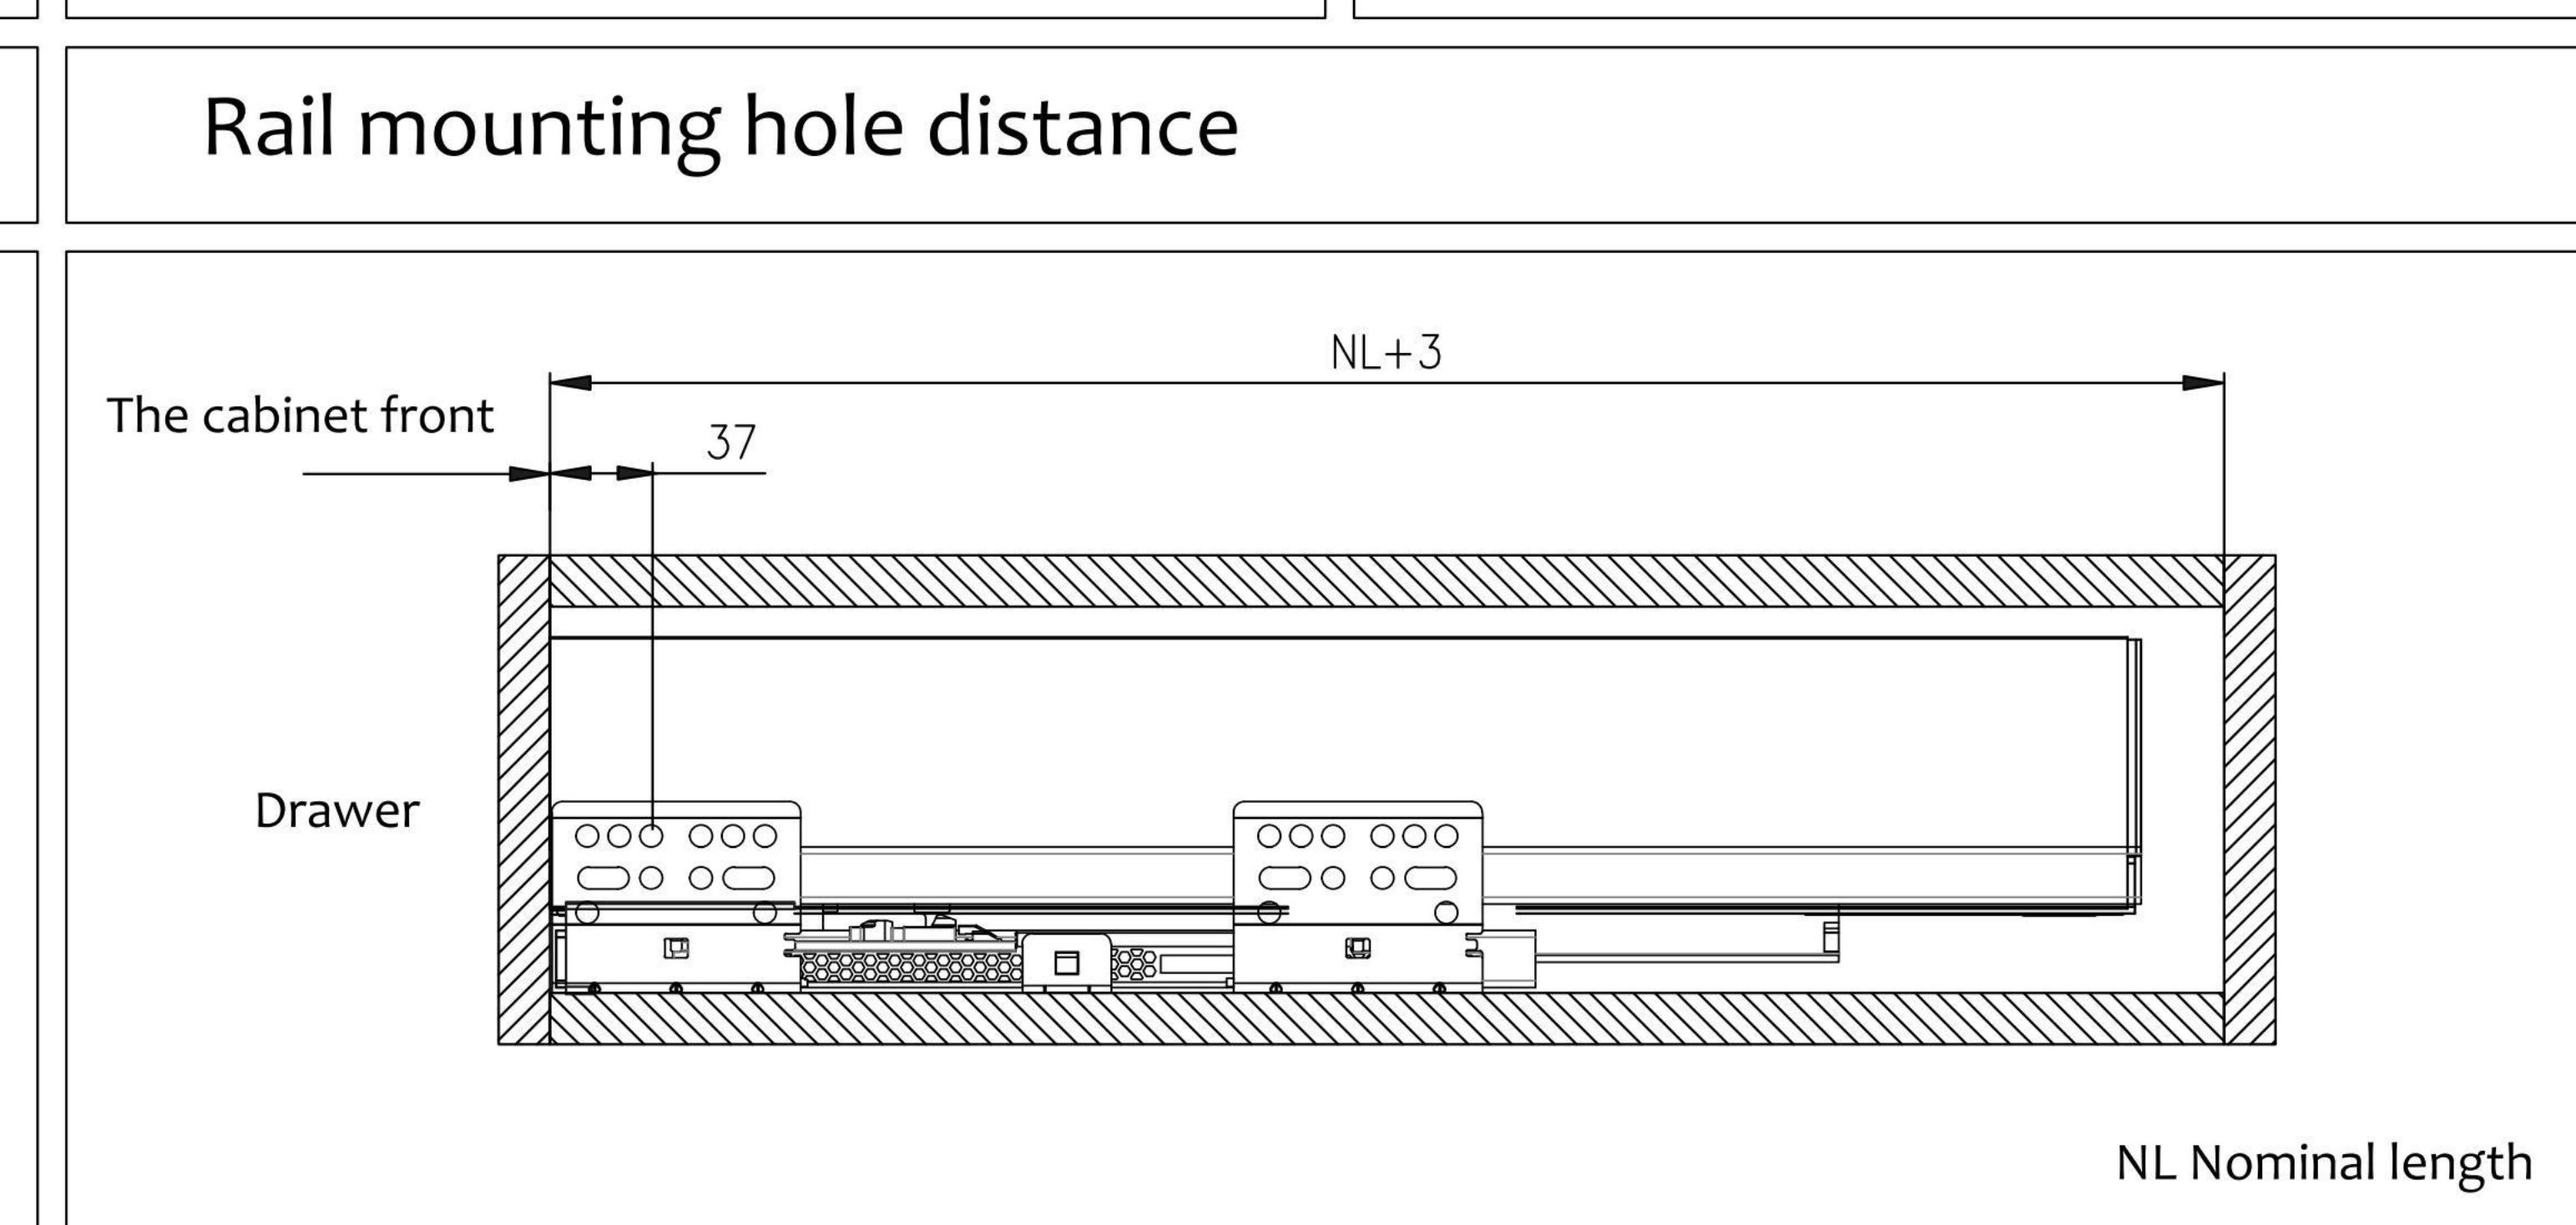

Slim double wall drawer slide, height 150mm

The drawer is installed

Drawer removal