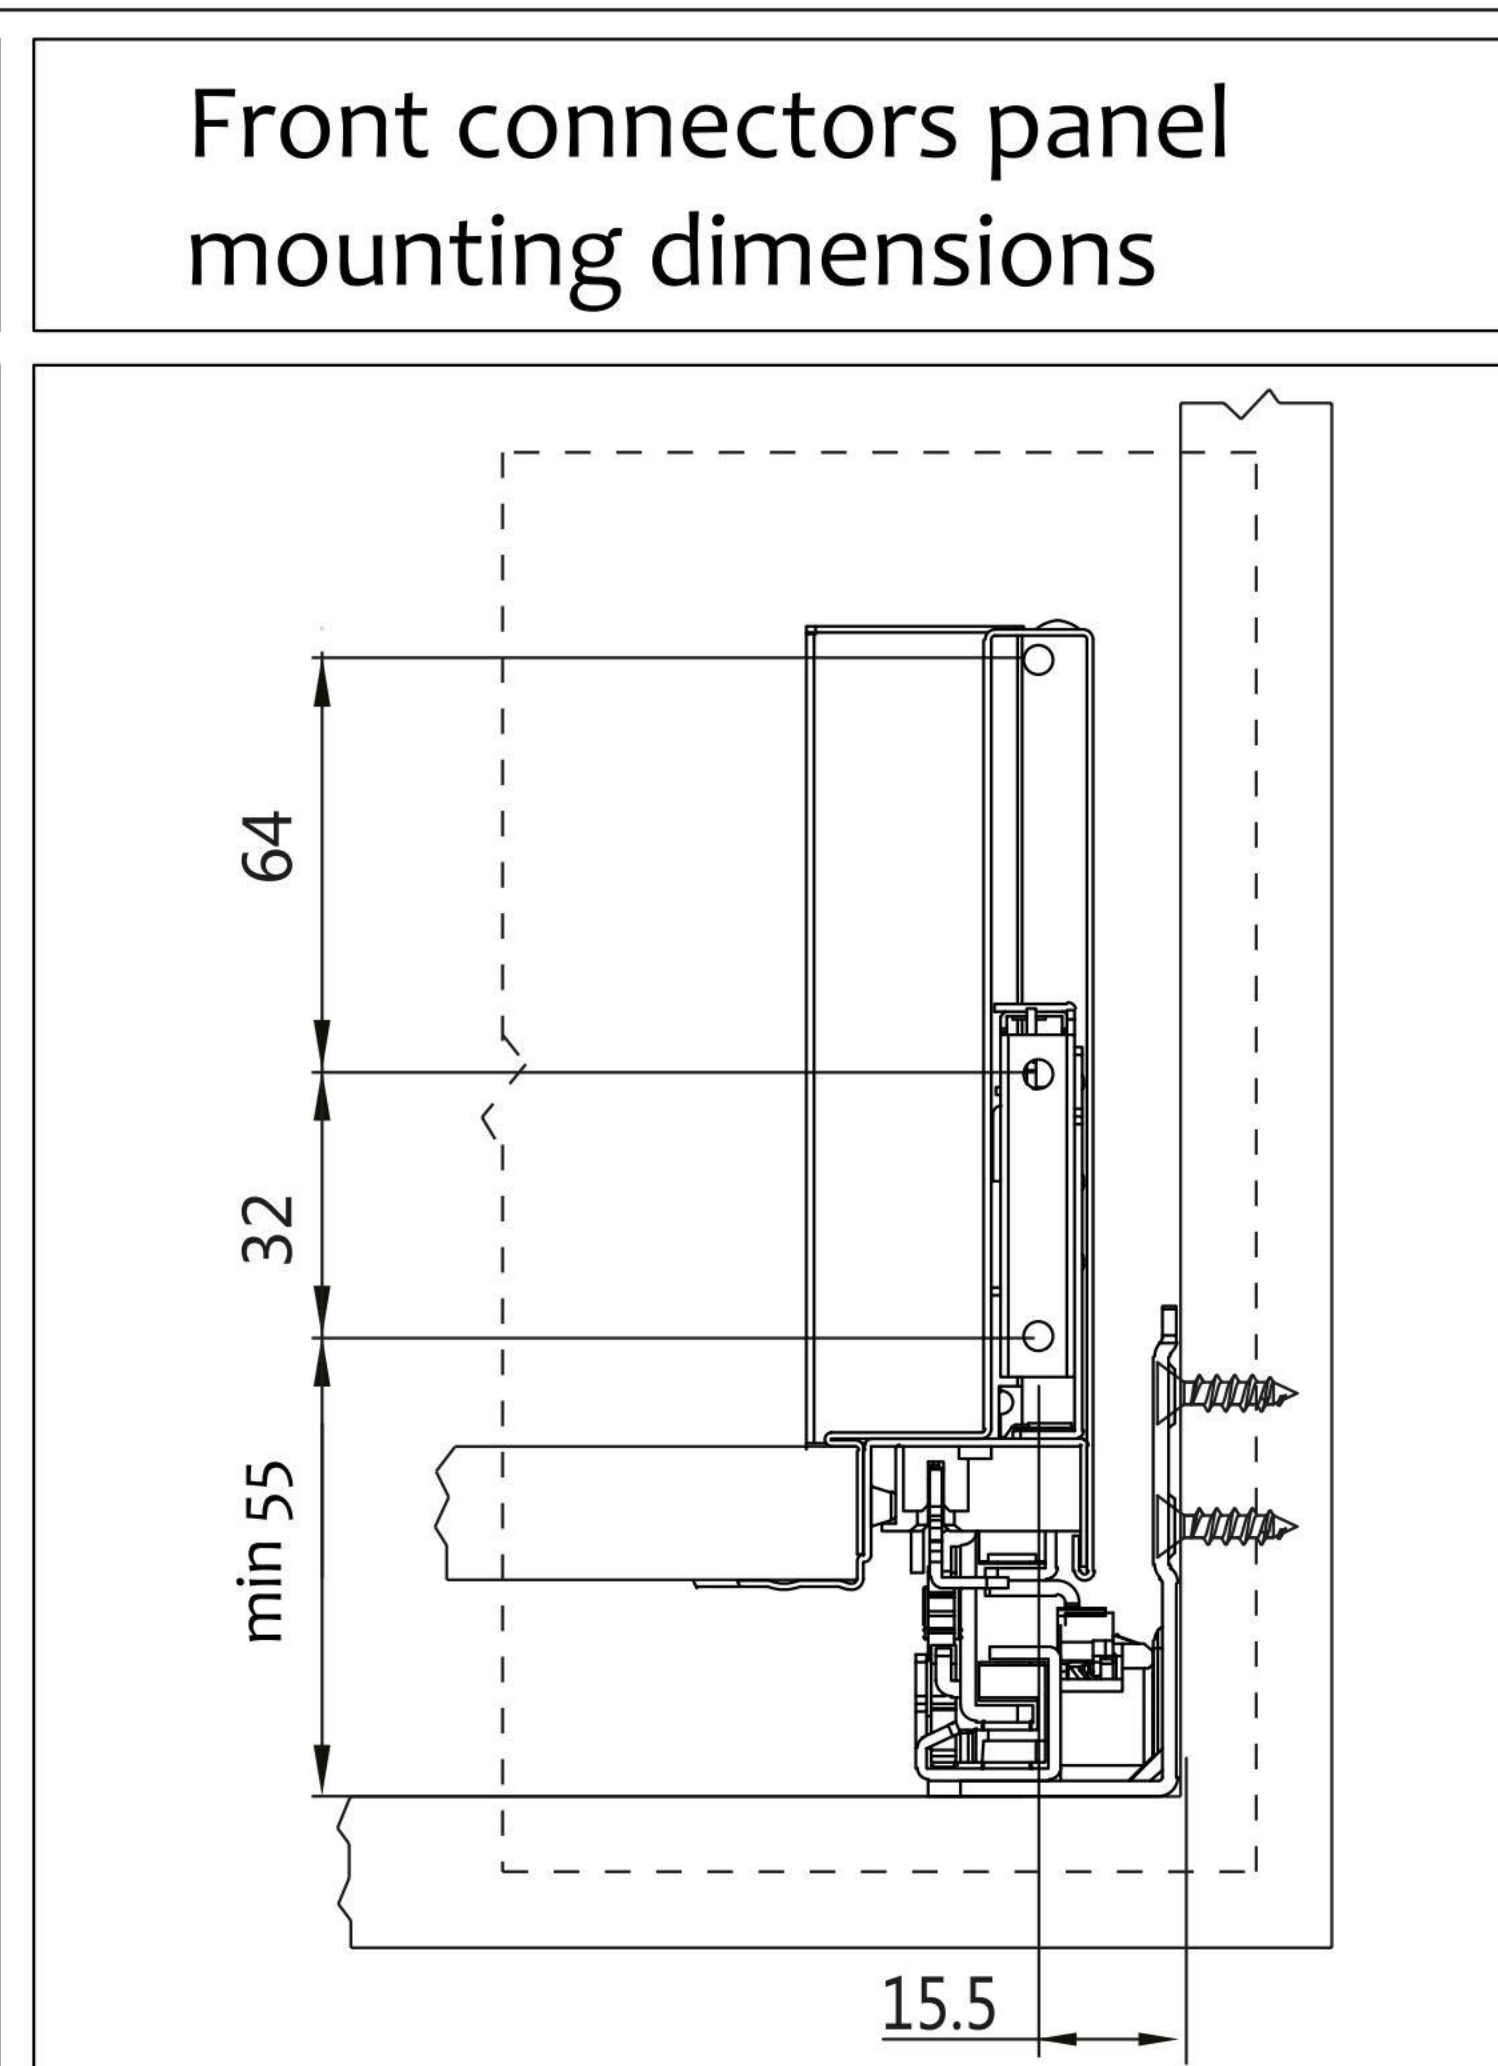

Slim double wall drawer slide, height 150mm

The drawer is installed

Drawer removal