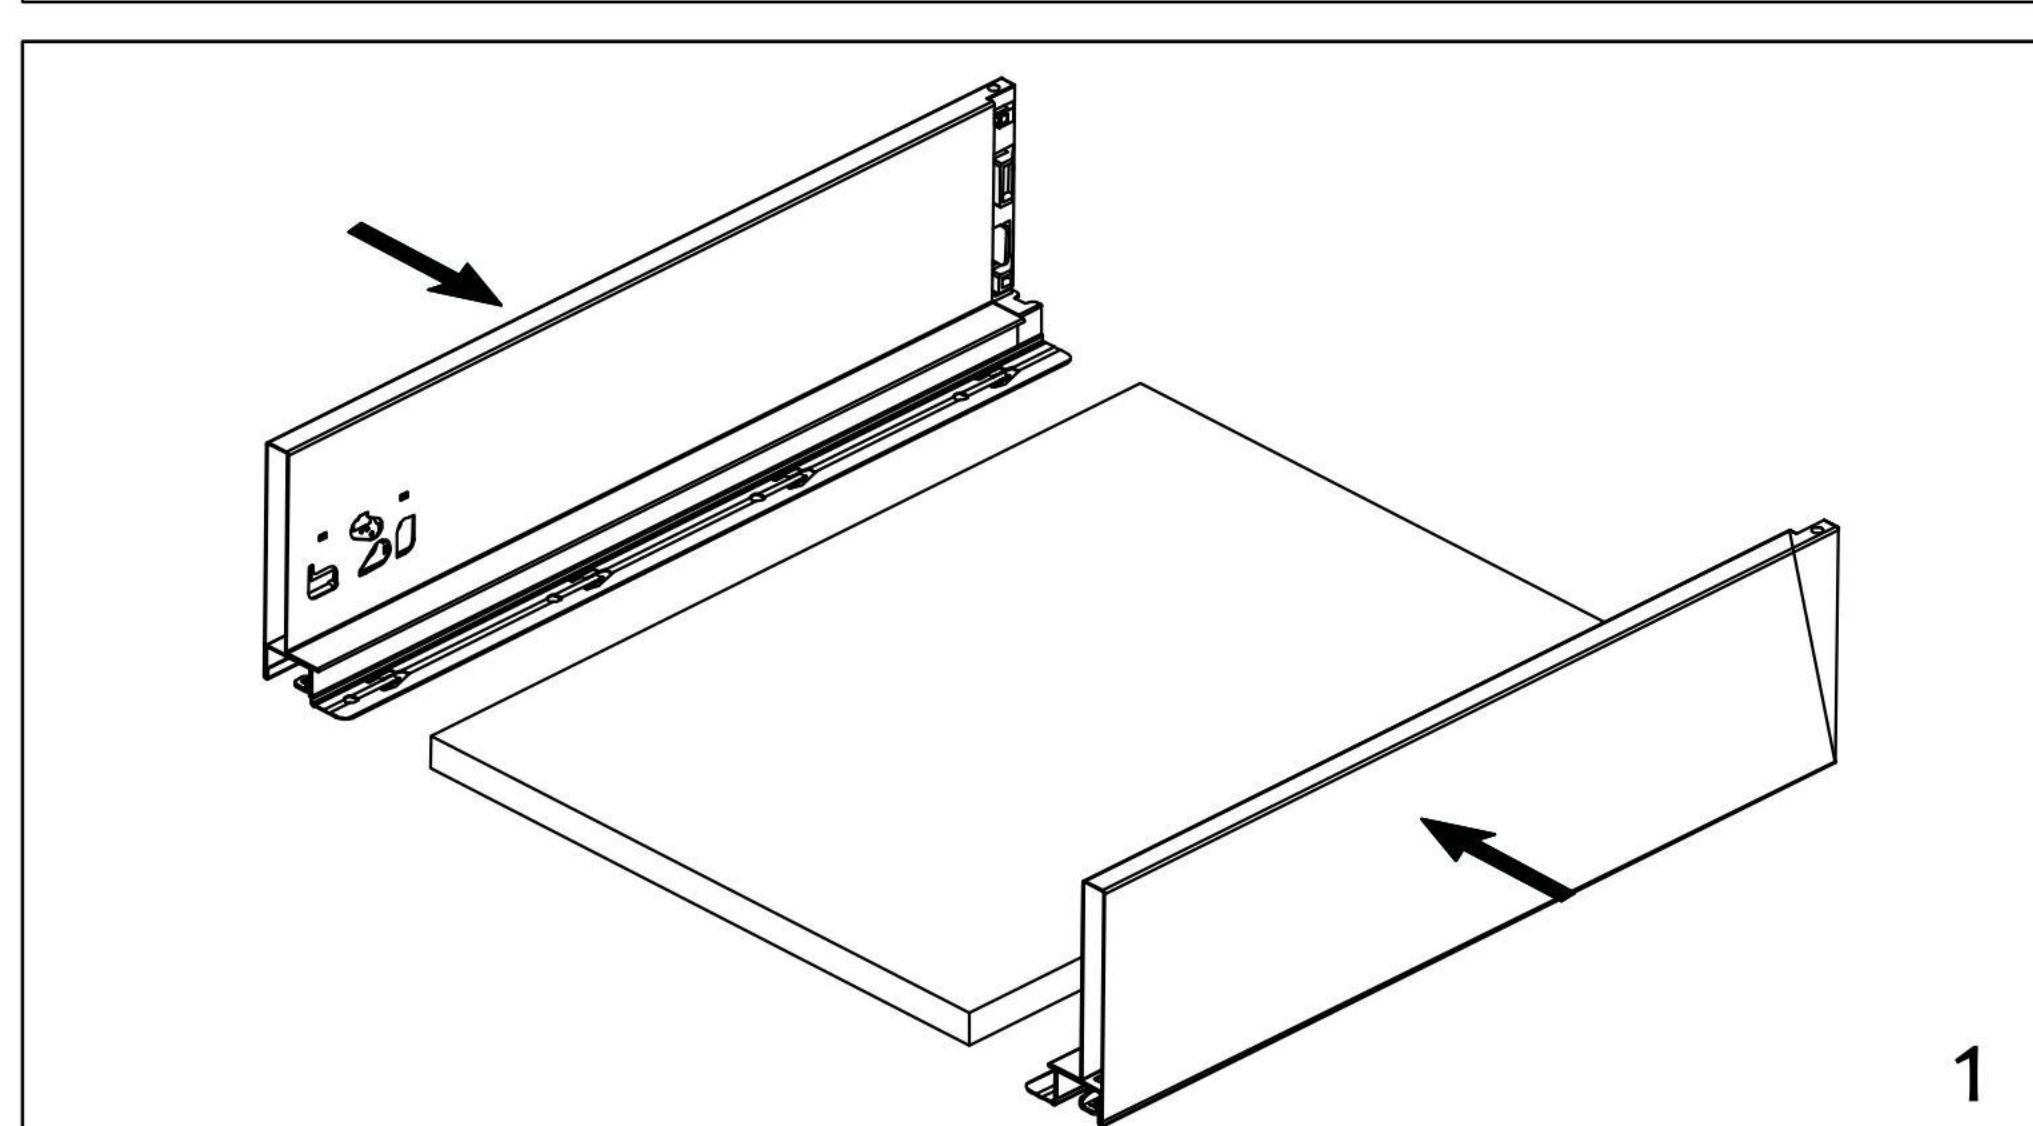

Slim double wall drawer slide, height 150mm

The drawer is installed

Drawer removal