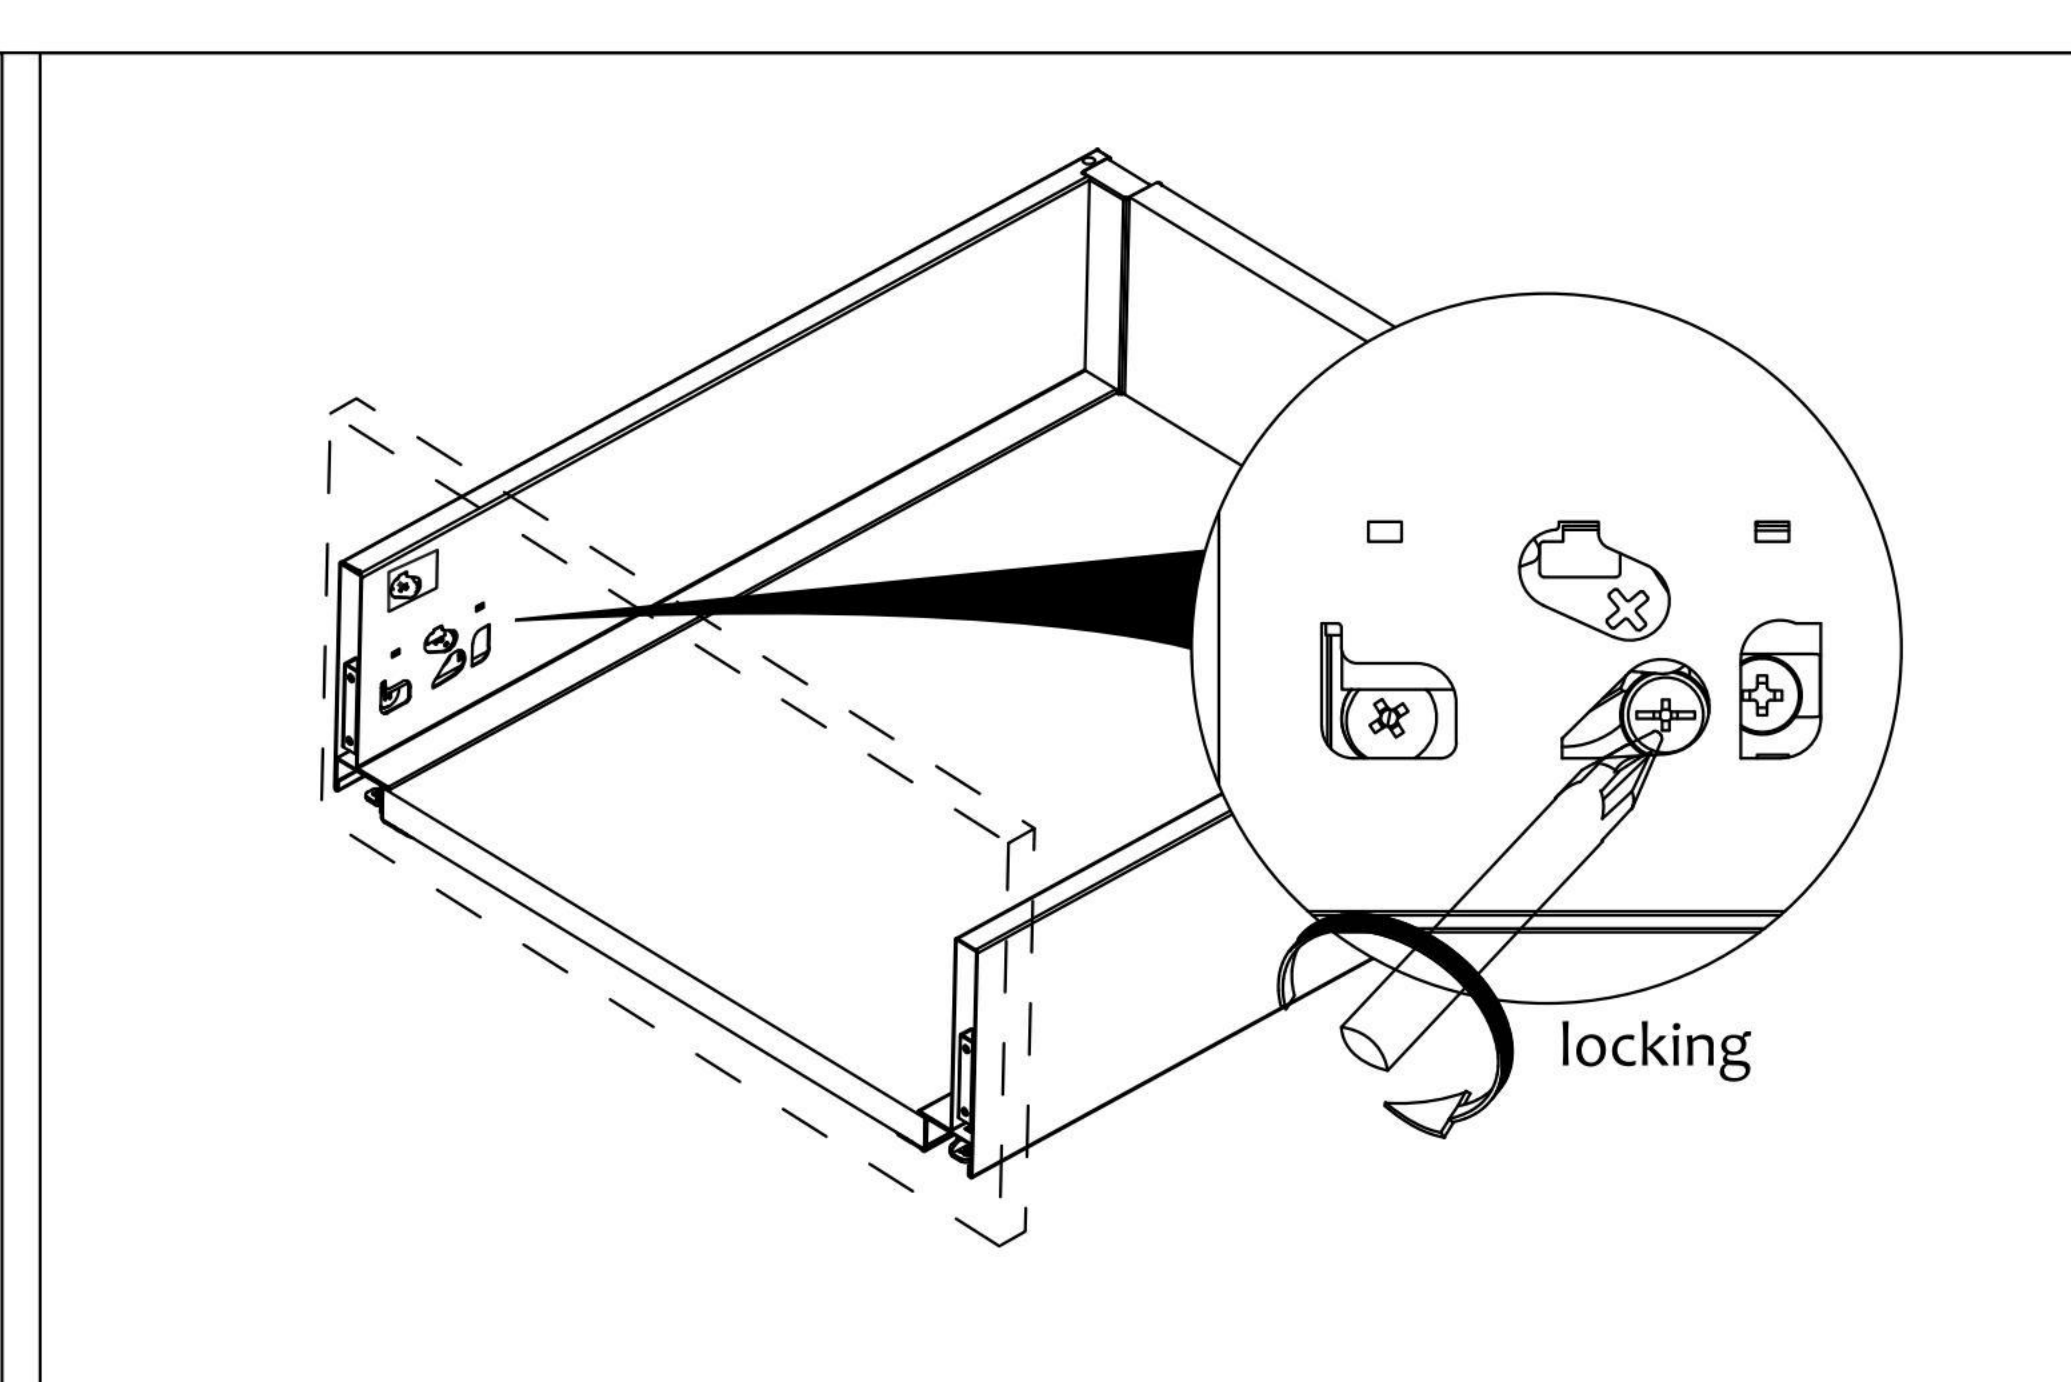

Slim double wall drawer slide, height 150mm

The drawer is installed

Drawer removal