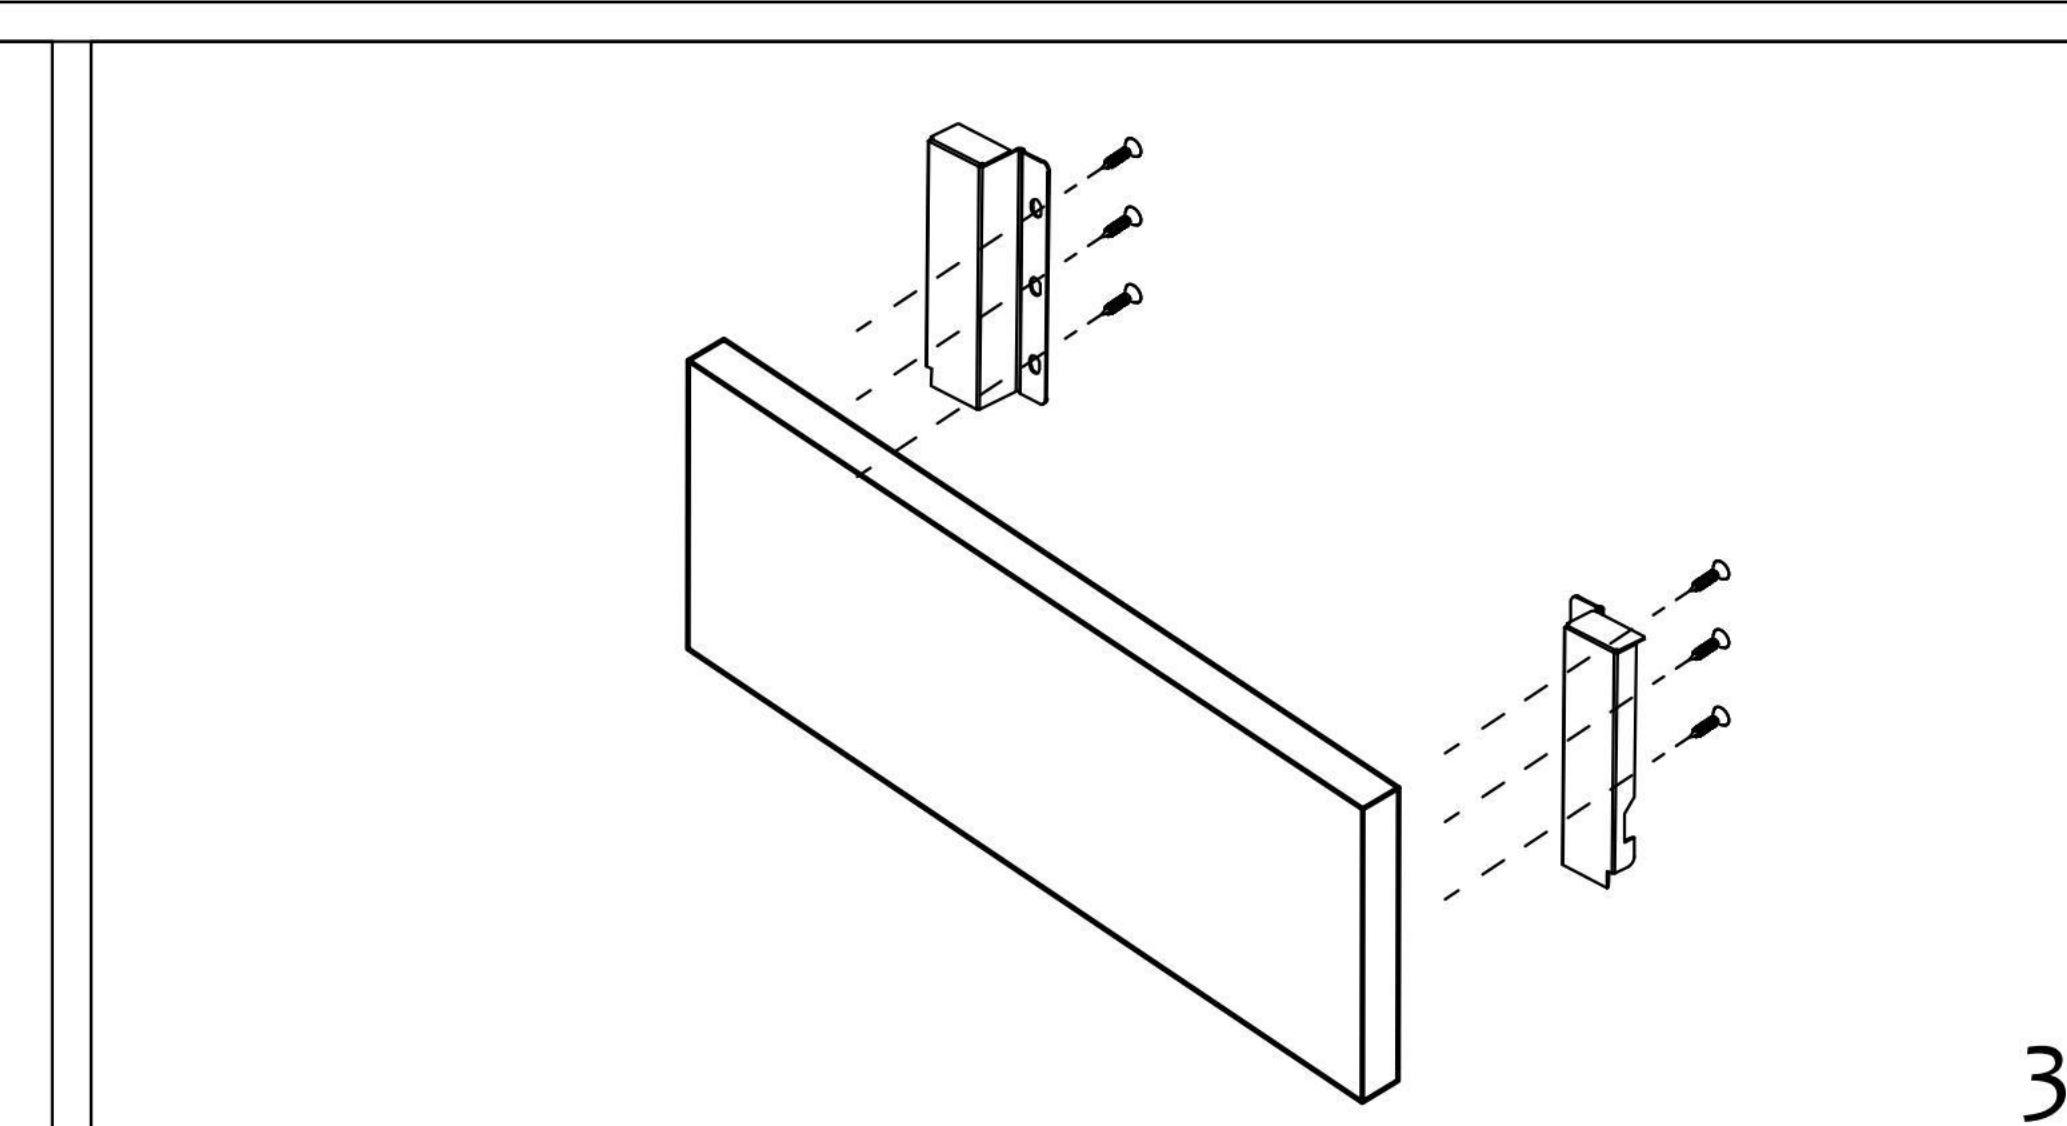

Slim double wall drawer slide, height 150mm

The drawer is installed

Drawer removal