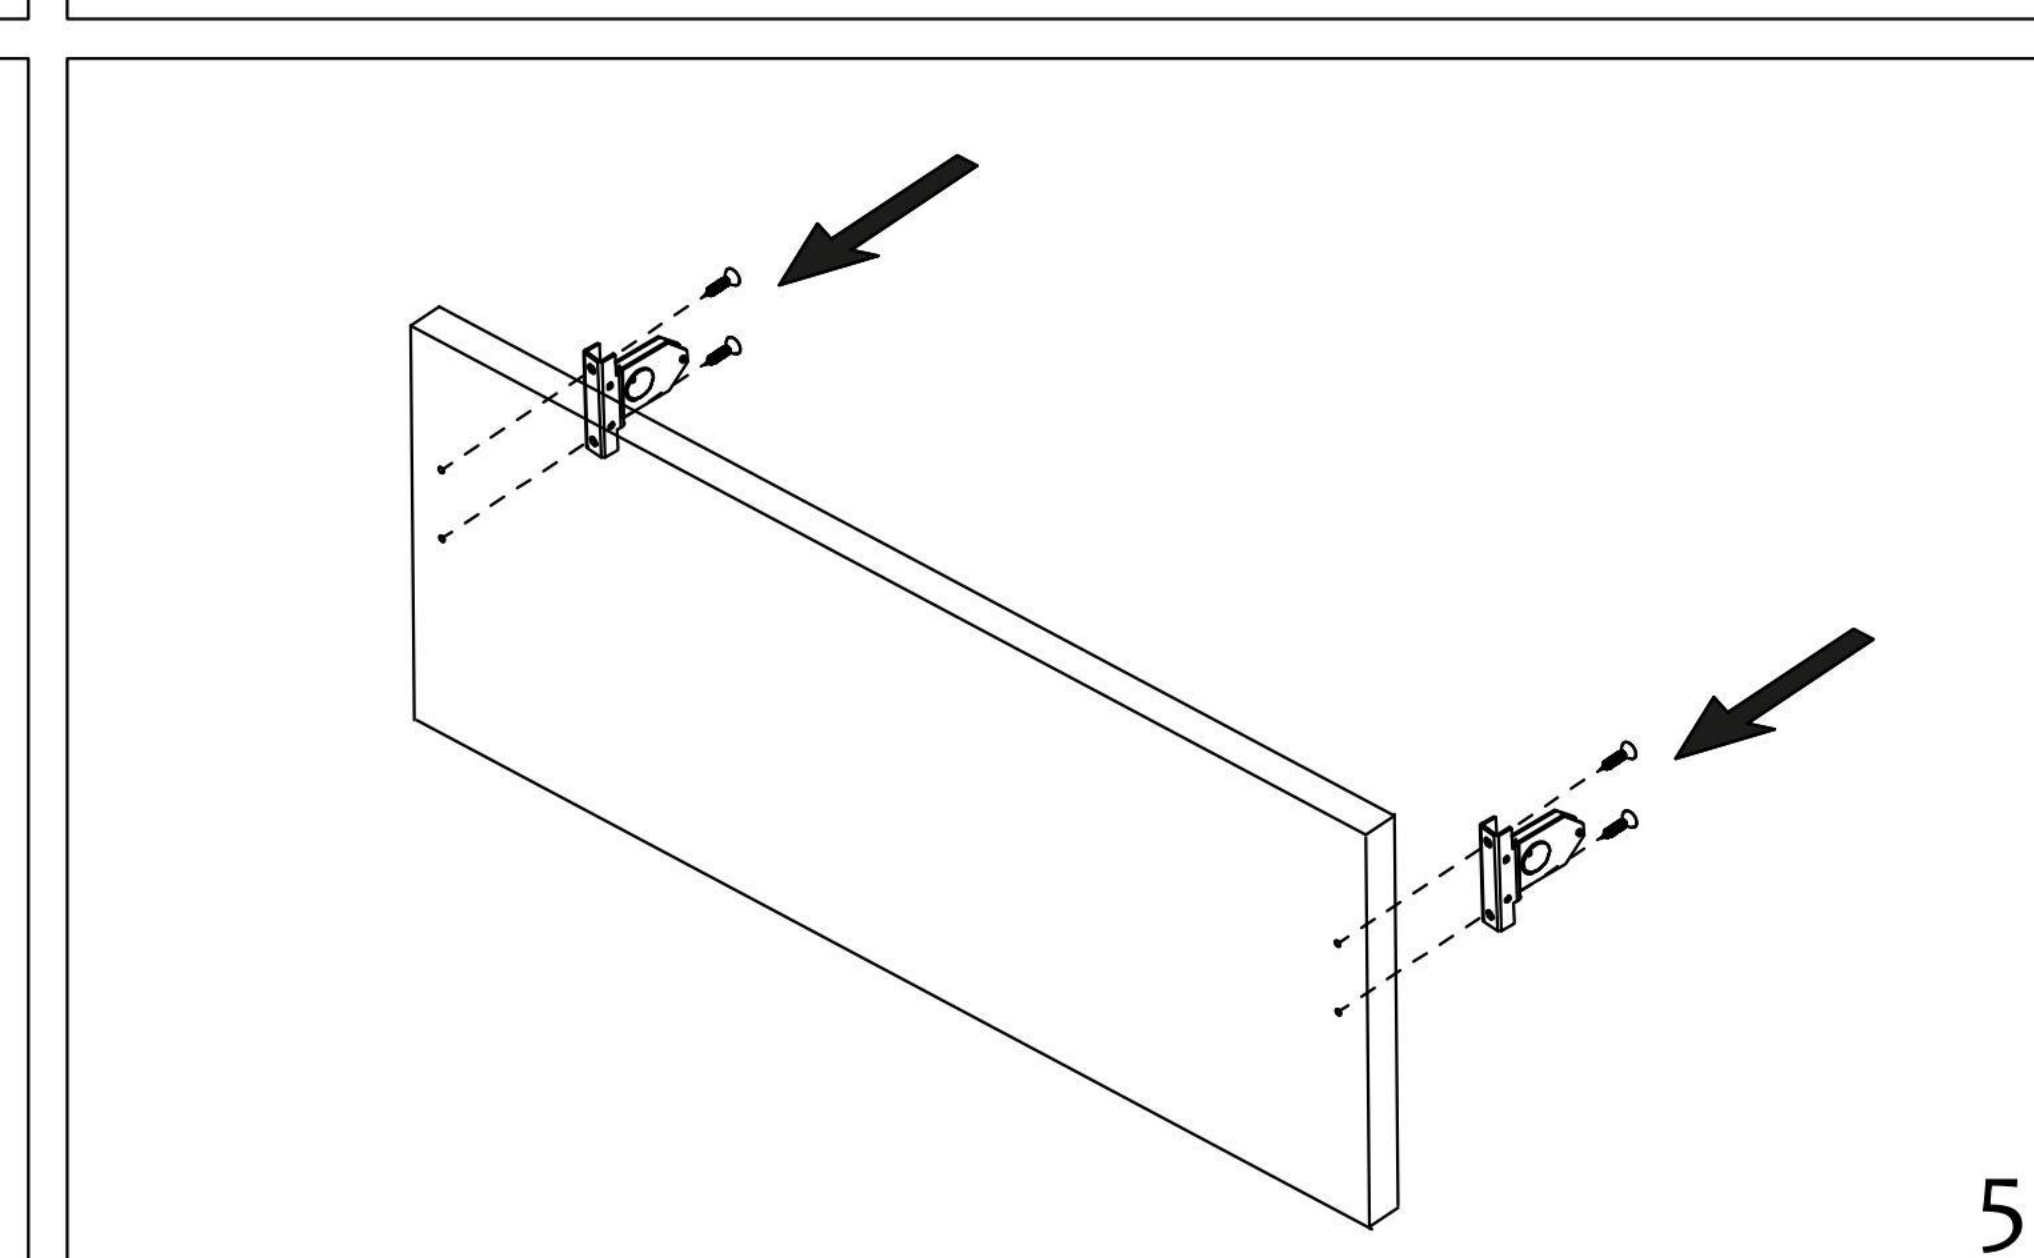

Slim double wall drawer slide, height 150mm

The drawer is installed

Drawer removal