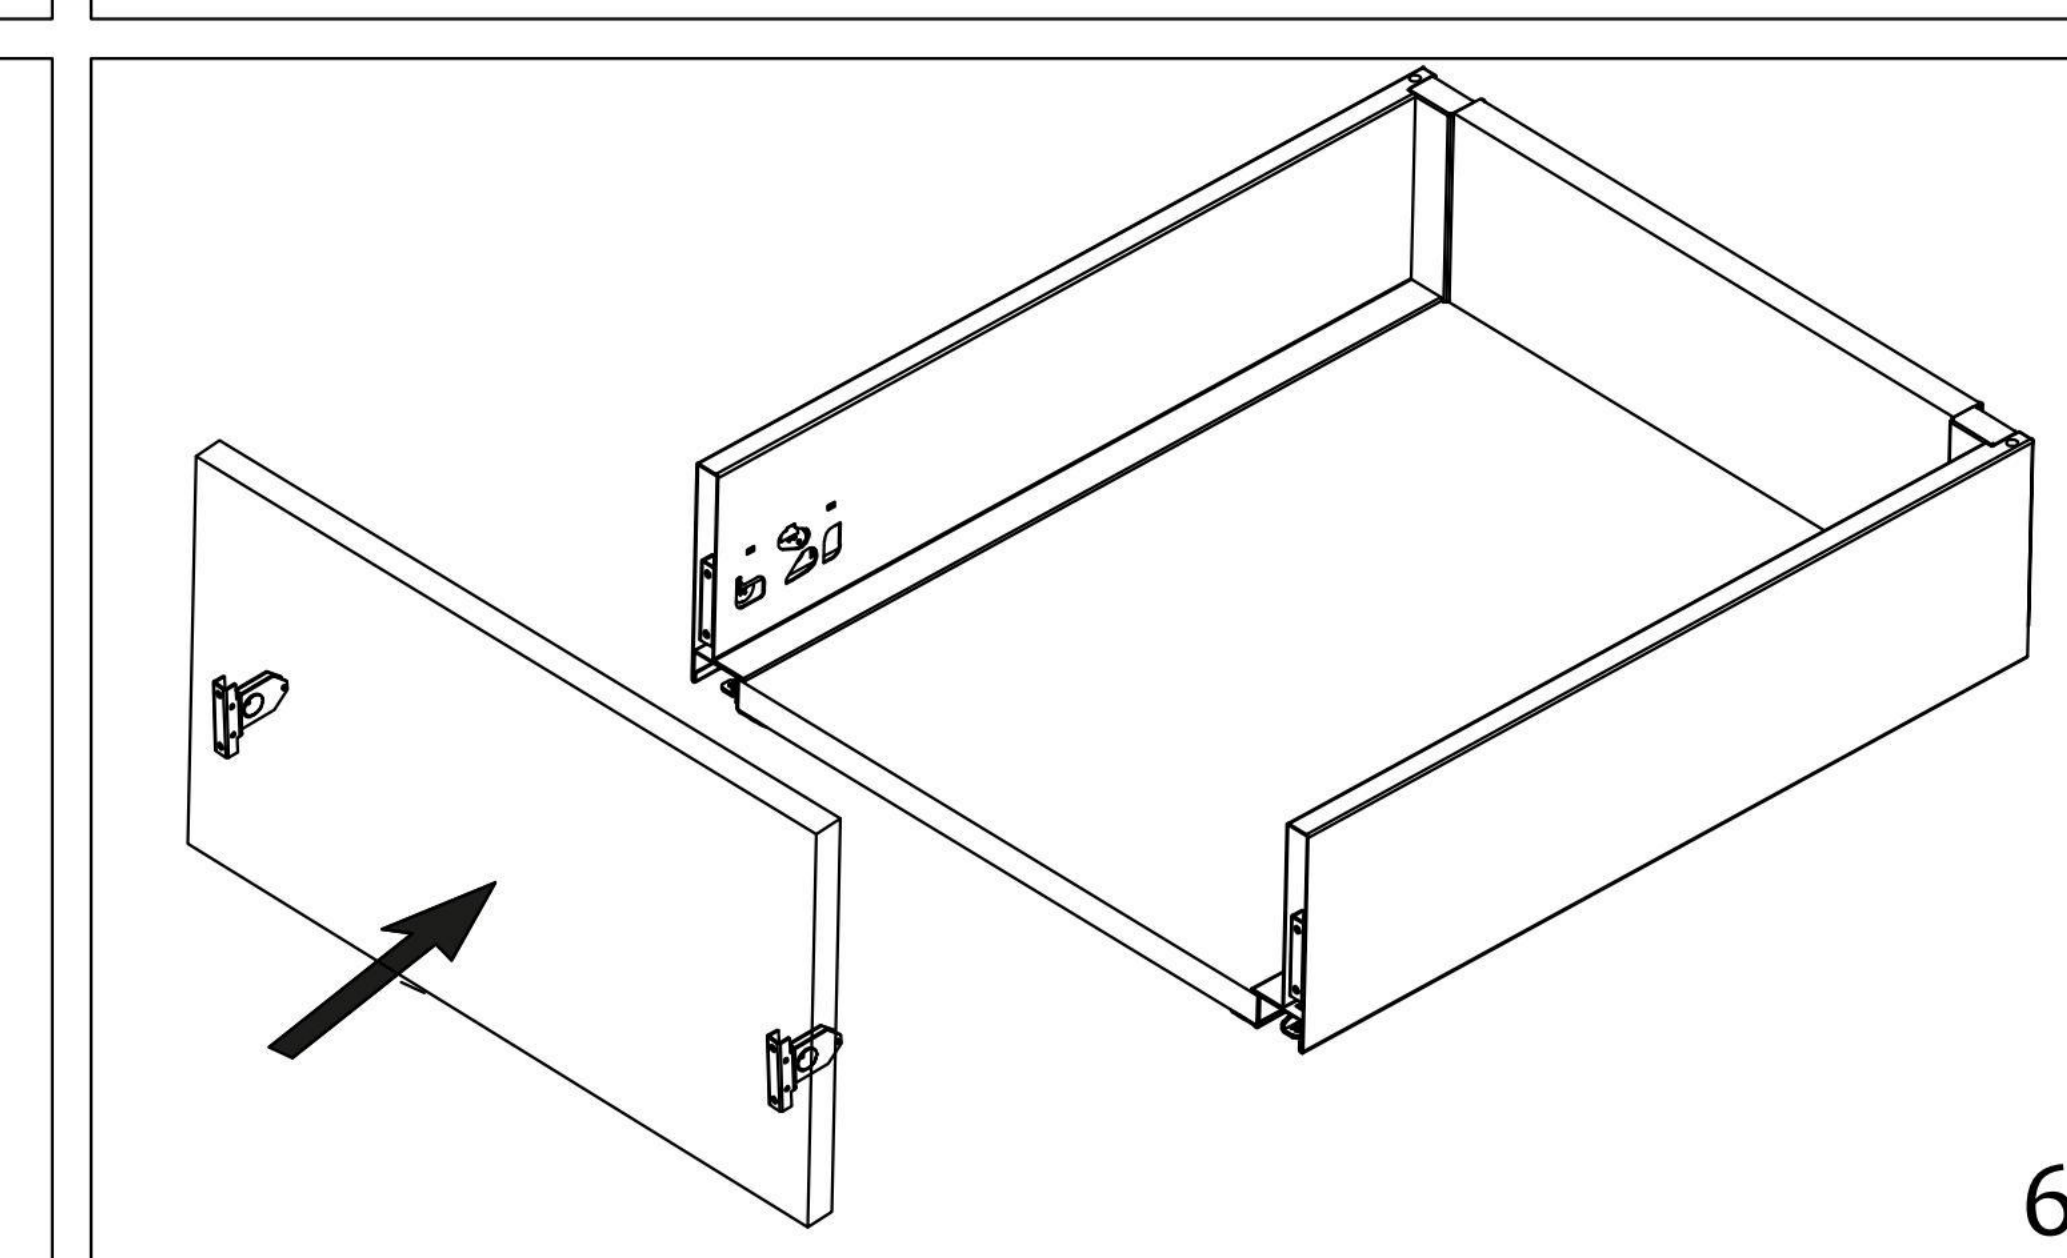

Slim double wall drawer slide, height 150mm

The drawer is installed

Drawer removal