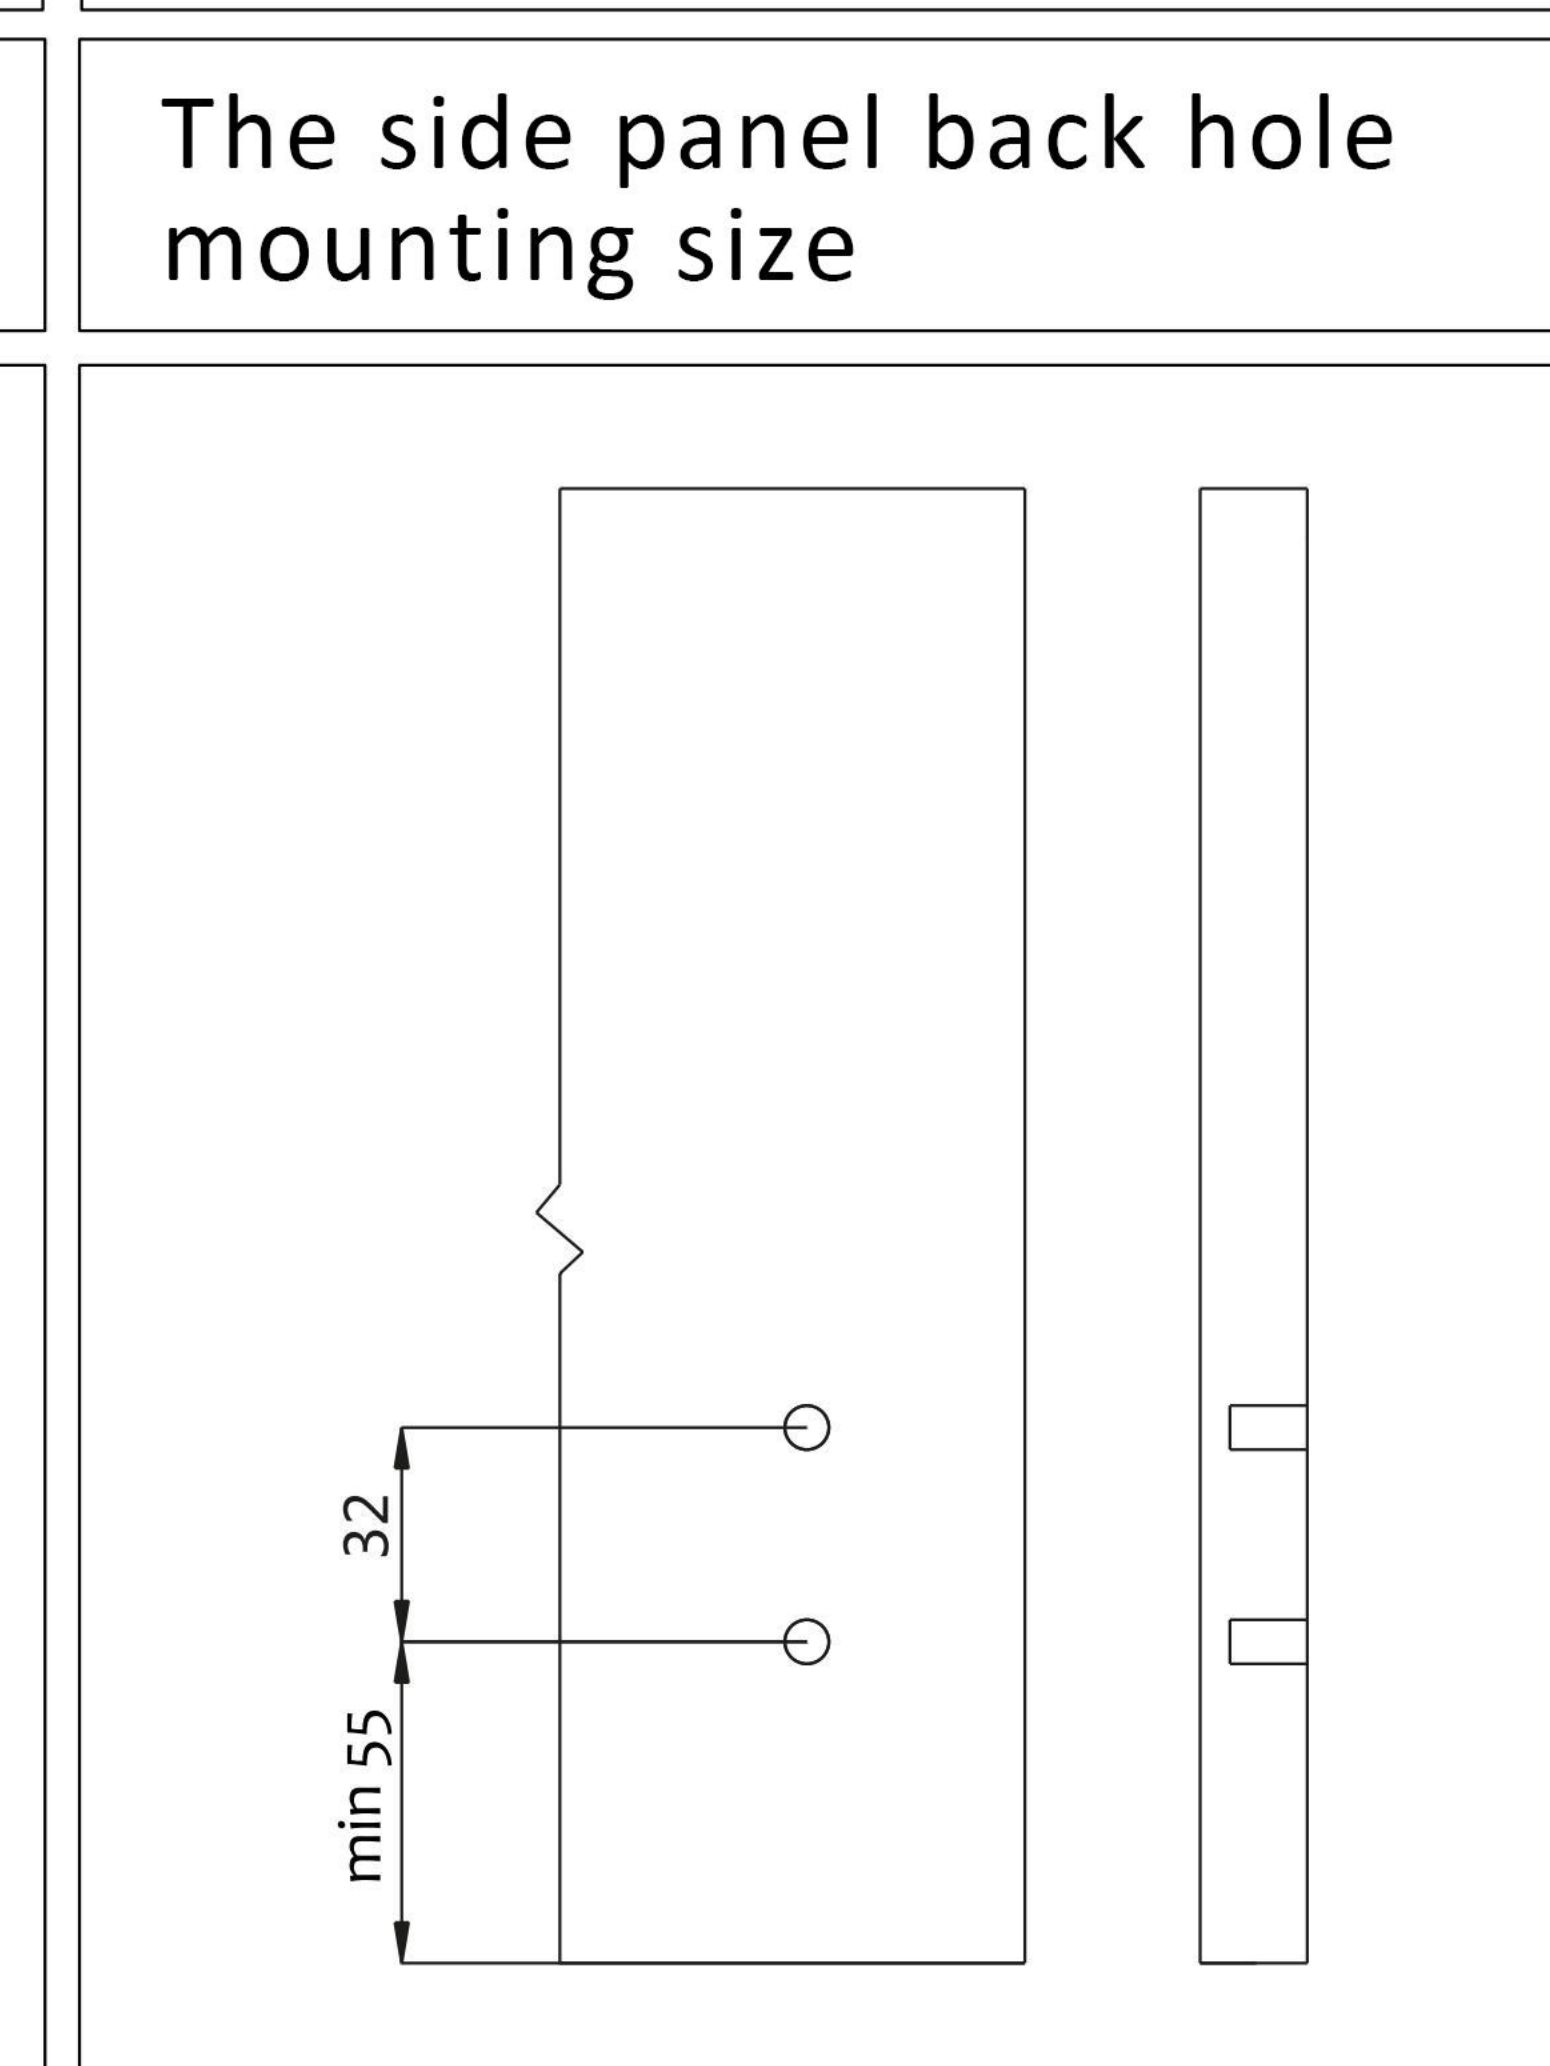

Slim double wall drawer slide, height 150mm

The drawer is installed

Drawer removal