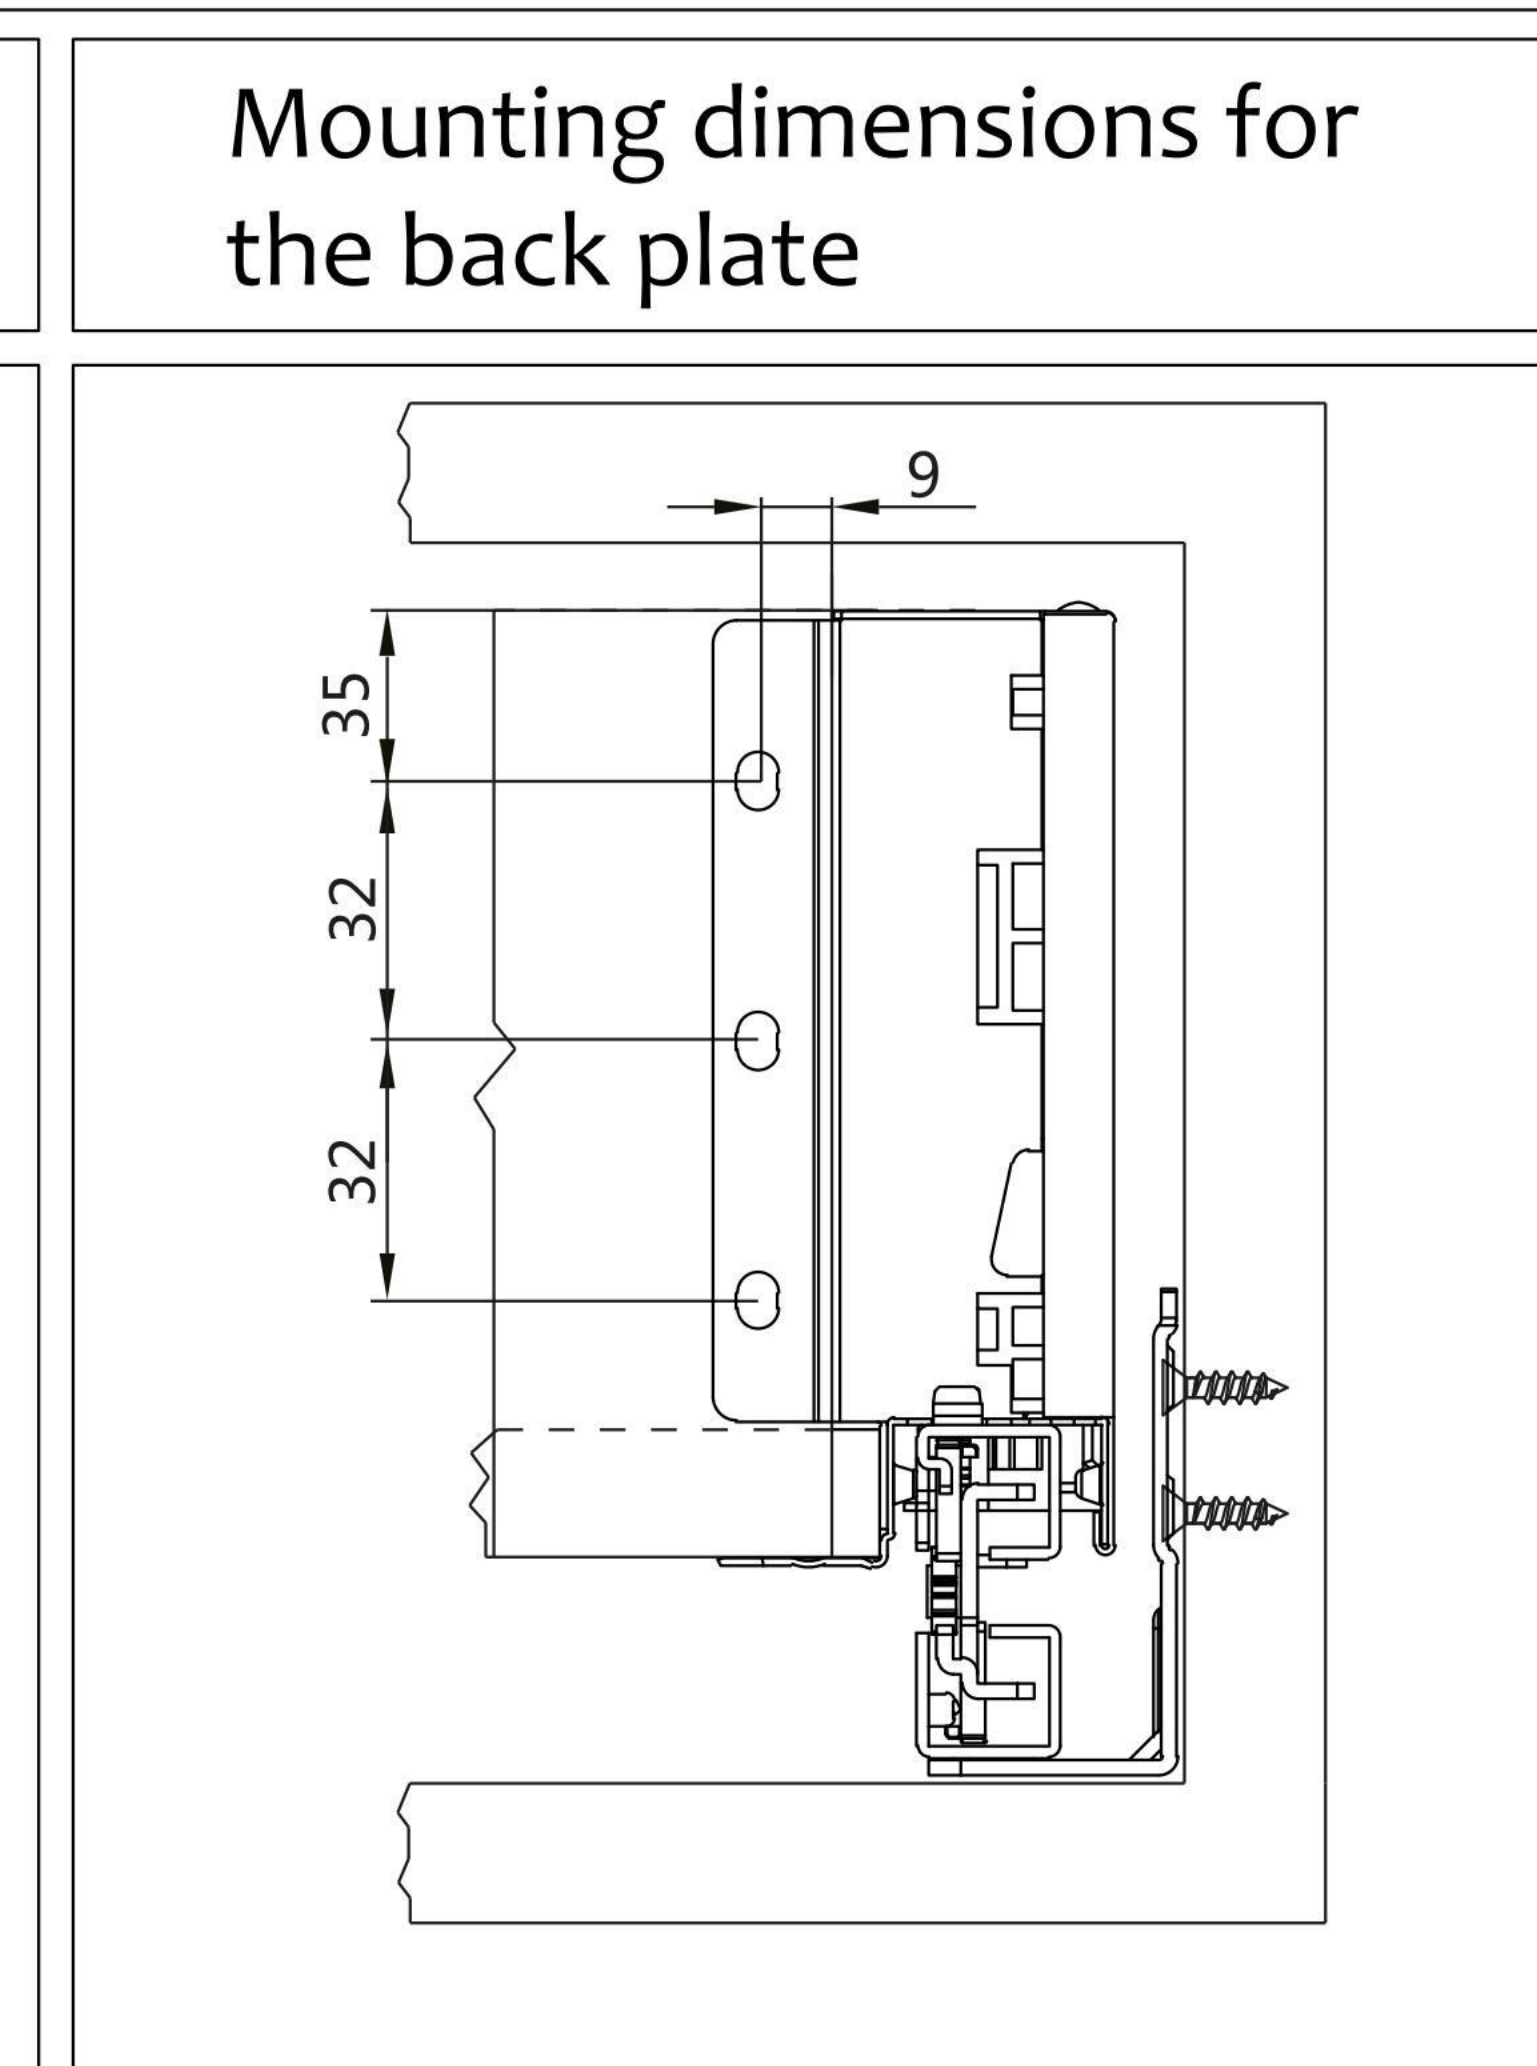

Slim double wall drawer slide, height 150mm

The drawer is installed

Drawer removal