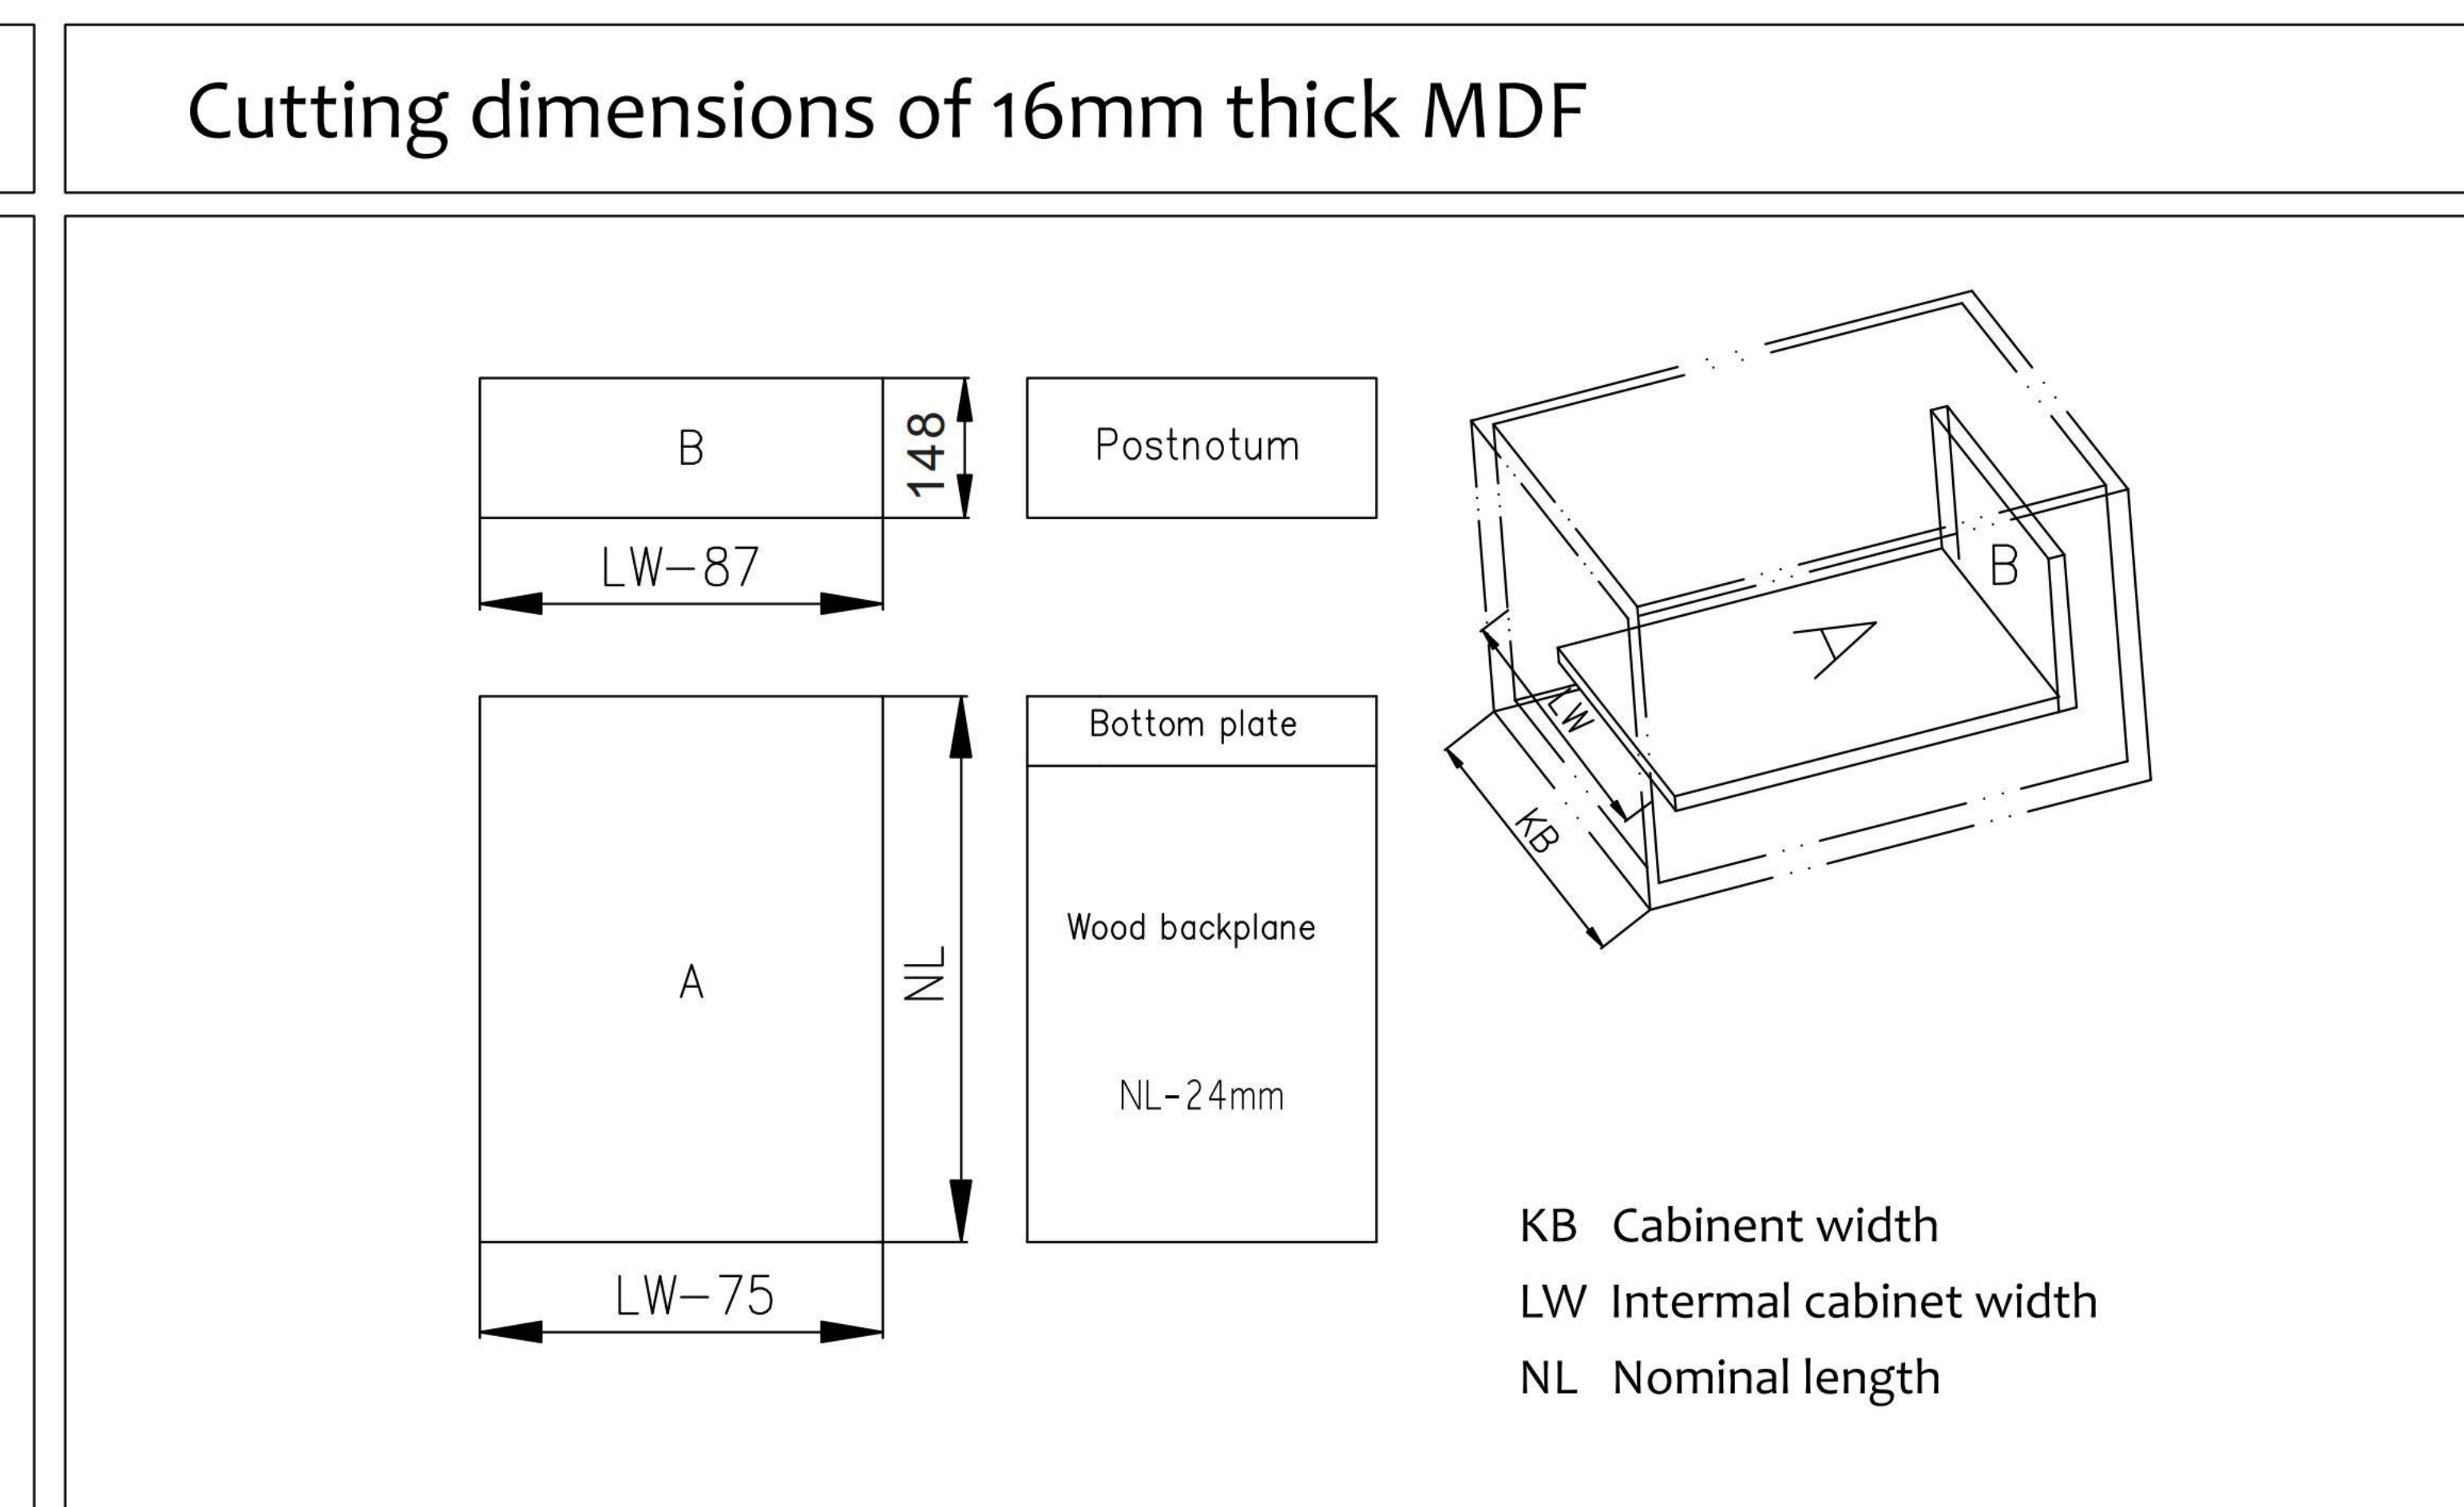

Slim double wall drawer slide, height 150mm

The drawer is installed

Drawer removal