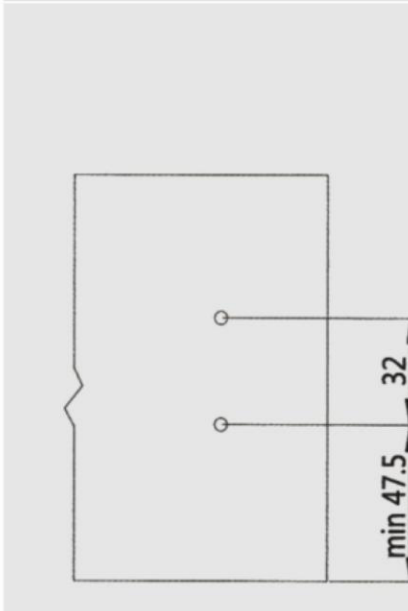

所需空间 Space required

Installation- 安装详情

柜体内的空间需求
Cabinet space requirements

前接码面板安装尺寸
Front connectors Panel mounting dimensions

面板钻孔尺寸
Panel mounting dimension

背板安装尺寸
Mounting dimensions for the back plate

柜体轨道安装尺寸
The drawer runners mounting dimensions

滑轨安装尺寸
Rail mounting hole distance

16mm 厚的密度板裁切尺寸
Cutting dimensions for 16mm-thick MDF