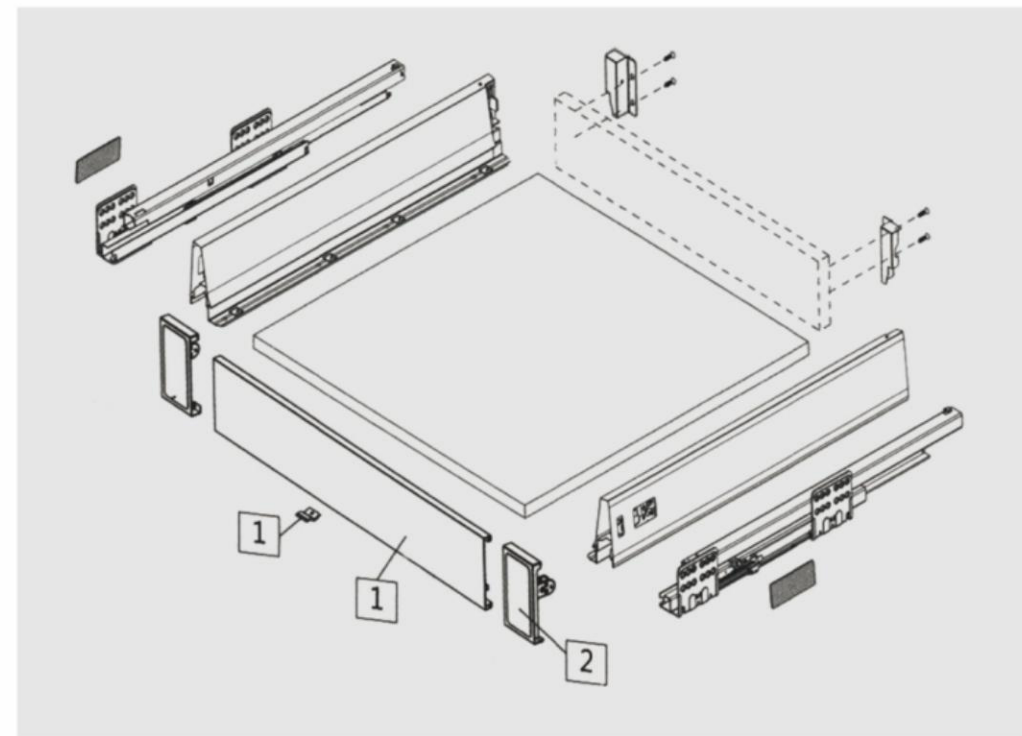

产品材质: 铝合金
Material: Aluminum alloy

面板整条1米或2米, 根据需要自行裁切。
The whole panel 1 or 2 meter, can automatically to cut

内抽前接码 Inner box front connectors

白色闪银 White with sliver	石墨黑 Graphite	包装数量 Packing
		20PCS

后背板插件 Back panel clips

所需空间 Space required

Installation- 安装详情

柜体内的空间需求
Cabinet space requirements

前接码面板安装尺寸
Front connectors Panel mounting dimensions

面板钻孔尺寸
Panel mounting dimension

背板安装尺寸
Mounting dimensions for the back plate

柜体轨道安装尺寸
The drawer runners mounting dimensions

滑轨安装尺寸
Rail mounting hole distance

16mm 厚的密度板裁切尺寸
Cutting dimensions for 16mm-thick MDF