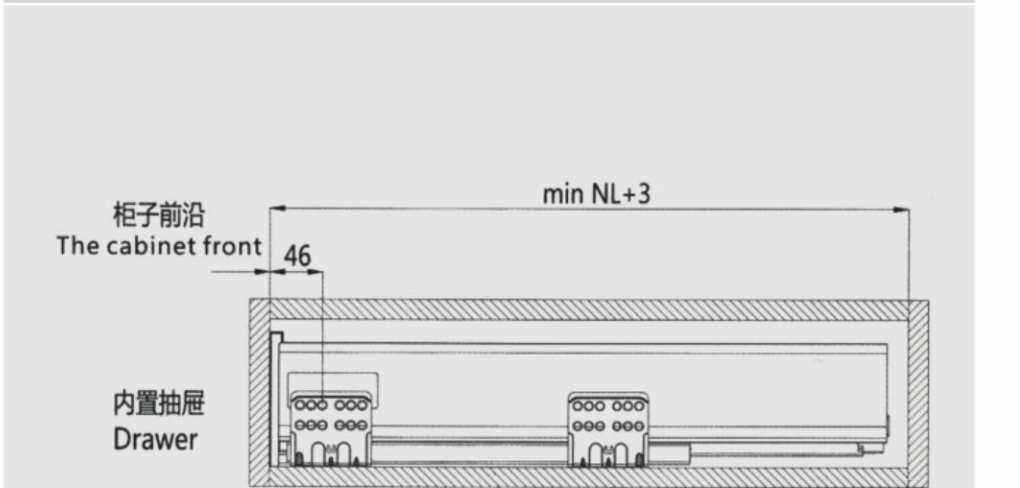

所需空间 Space required

Installation- 安装详情

柜体内的空间需求
Cabinet space requirements

前接码面板安装尺寸
Front connectors Panel mounting dimensions

面板钻孔尺寸
Panel mounting dimension

背板安装尺寸
Mounting dimensions for the back plate

柜体轨道安装尺寸
The drawer runners mounting dimensions

滑轨安装尺寸
Rail mounting hole distance

16mm 厚的密度板裁切尺寸
Cutting dimensions for 16mm-thick MDF