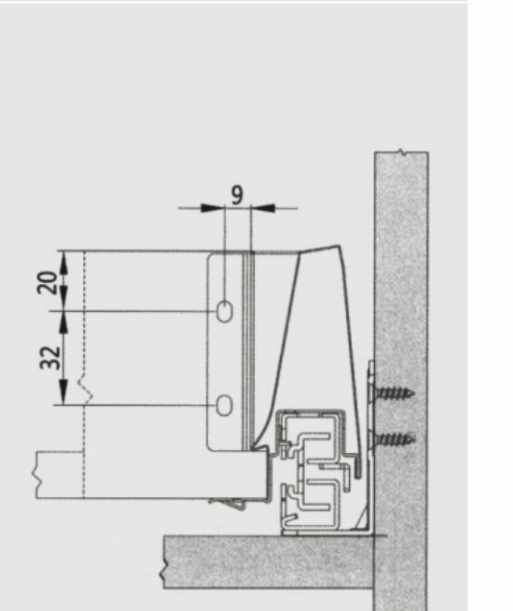

产品材质: 铝合金
Material: Aluminum alloy

面板整条1米或2米, 根据需要自行裁切。
The whole panel 1 or 2 meter, can automatically to cut

内抽前接码 Inner box front connectors

白色闪银 White with sliver	石墨黑 Graphite	包装数量 Packing
		20PCS

后背板插件 Back panel clips

所需空间 Space required

Installation- 安装详情

柜体内的空间需求
Cabinet space requirements

前接码面板安装尺寸
Front connectors Panel mounting dimensions

面板钻孔尺寸
Panel mounting dimension

背板安装尺寸
Mounting dimensions for the back plate

柜体轨道安装尺寸
The drawer runners mounting dimensions

滑轨安装尺寸
Rail mounting hole distance

16mm 厚的密度板裁切尺寸
Cutting dimensions for 16mm-thick MDF