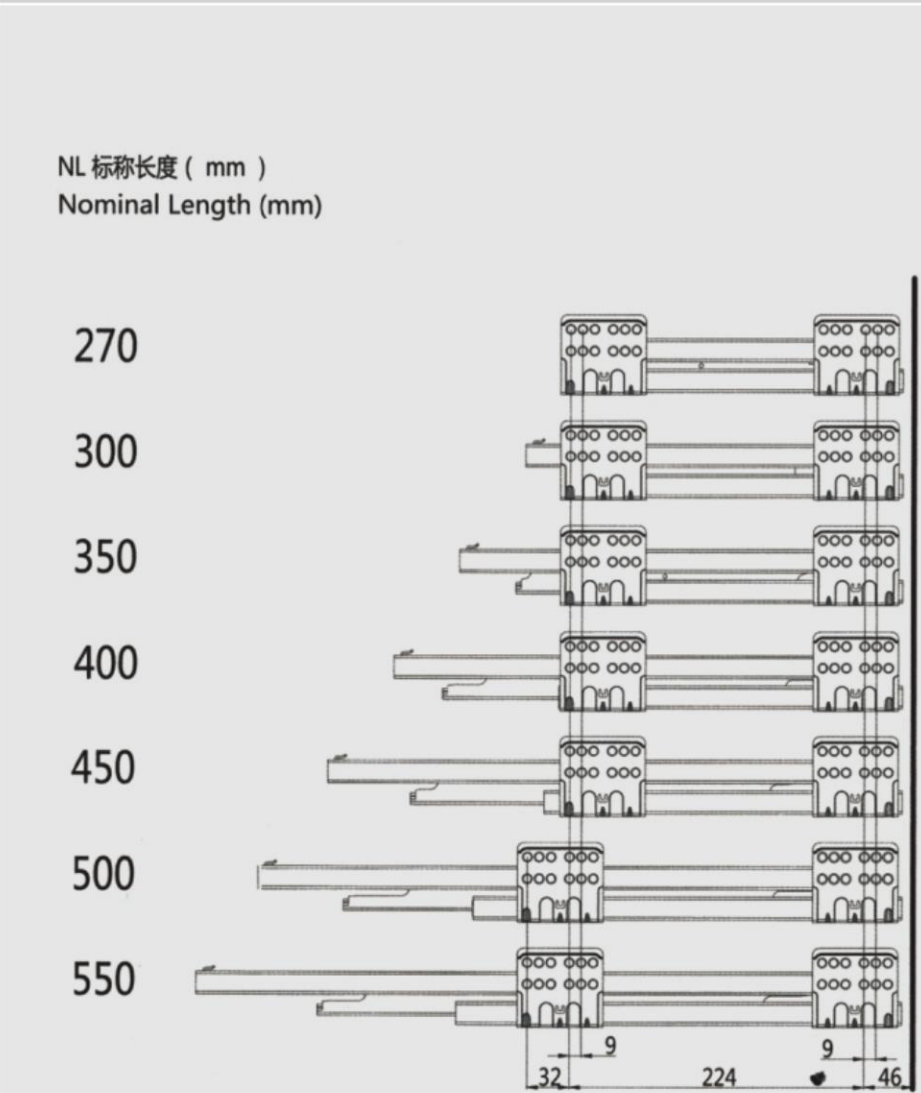

所需空间 Space required

Installation- 安装详情

柜体内的空间需求
Cabinet space requirements

前接码面板安装尺寸
Front connectors Panel mounting dimensions

面板钻孔尺寸
Panel mounting dimension

背板安装尺寸
Mounting dimensions for the back plate

柜体轨道安装尺寸
The drawer runners mounting dimensions

滑轨安装尺寸
Rail mounting hole distance

16mm 厚的密度板裁切尺寸
Cutting dimensions for 16mm-thick MDF