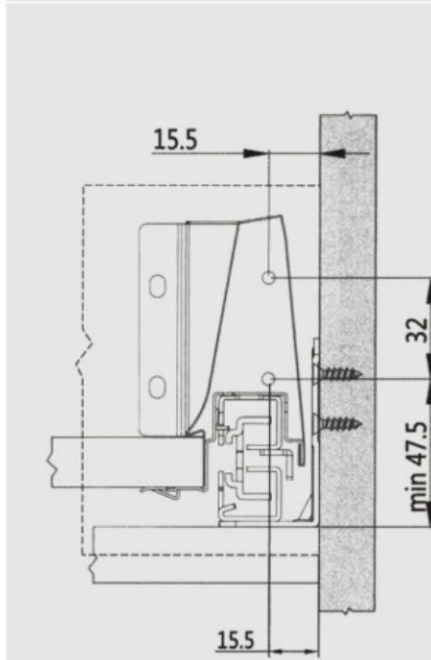

产品材质: 铝合金
Material: Aluminum alloy

面板整条1米或2米, 根据需要自行裁切。
The whole panel 1 or 2 meter, can automatically to cut

内抽前接码 Inner box front connectors

白色闪银 White with sliver	石墨黑 Graphite	包装数量 Packing
		20PCS

后背板插件 Back panel clips

所需空间 Space required

Installation- 安装详情

柜体内的空间需求
Cabinet space requirements

前接码面板安装尺寸
Front connectors Panel mounting dimensions

面板钻孔尺寸
Panel mounting dimension

背板安装尺寸
Mounting dimensions for the back plate

柜体轨道安装尺寸
The drawer runners mounting dimensions

滑轨安装尺寸
Rail mounting hole distance

16mm 厚的密度板裁切尺寸
Cutting dimensions for 16mm-thick MDF