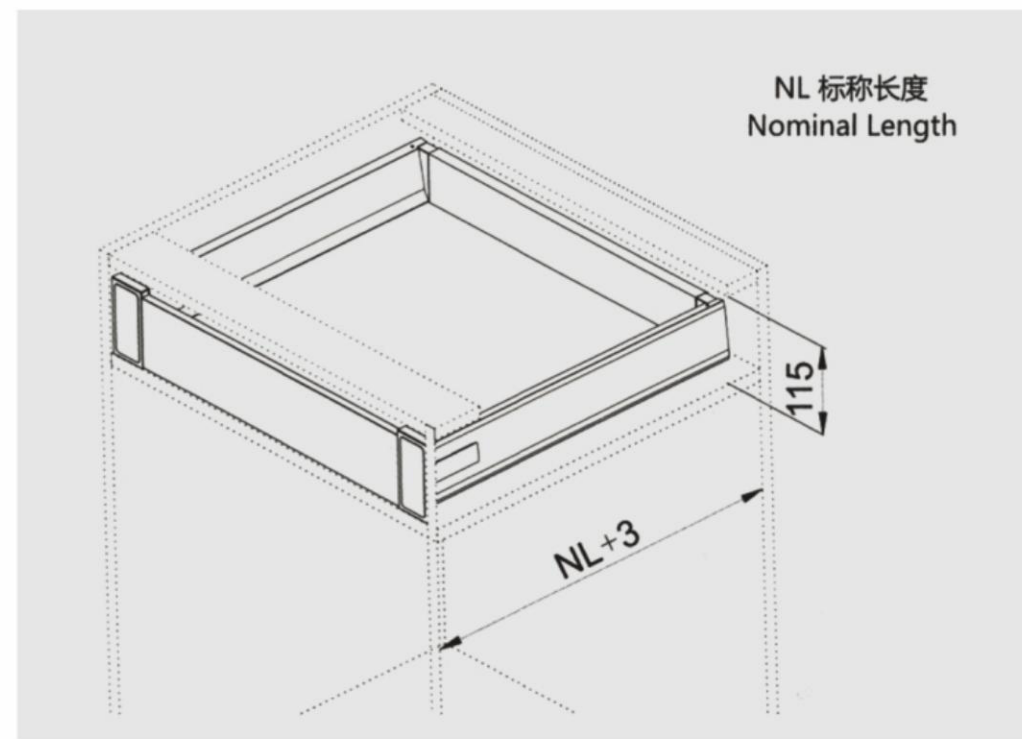

M01NH豪华骑马抽 (内抽低抽)

Inner drawer box - Low box

产品信息 Product Information

内抽面板 Inner drawer panel

NL标准长度 Nominal Length	白色闪银 White with sliver	石墨黑 Graphite	包装数量 Packing
600mm	600W	600G	20PCS
800mm	800W	800G	20PCS
900mm	900W	900G	20PCS
1000mm	1000W	1000G	20PCS

产品材质: 铝合金
Material: Aluminum alloy

面板整条1米或2米, 根据需要自行裁切。
The whole panel 1 or 2 meter, can automatically to cut

内抽前接码 Inner box front connectors

白色闪银 White with sliver	石墨黑 Graphite	包装数量 Packing
		20PCS

后背板插件 Back panel clips

所需空间 Space required

Installation- 安装详情

柜体内的空间需求
Cabinet space requirements

前接码面板安装尺寸
Front connectors Panel mounting dimensions

面板钻孔尺寸
Panel mounting dimension

背板安装尺寸
Mounting dimensions for the back plate

柜体轨道安装尺寸
The drawer runners mounting dimensions

滑轨安装尺寸
Rail mounting hole distance

16mm 厚的密度板裁切尺寸
Cutting dimensions for 16mm-thick MDF