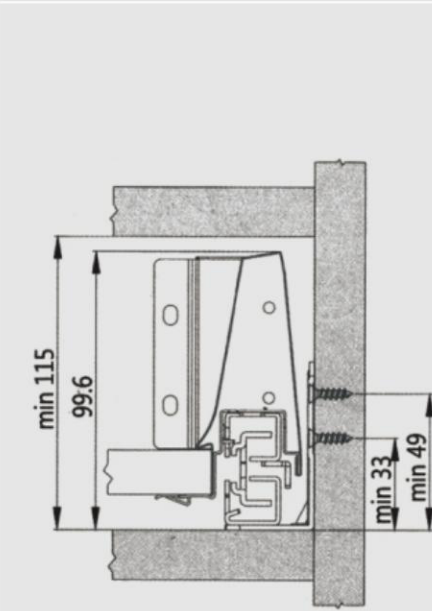

M01NH豪华骑马抽 (内抽低抽)

Inner drawer box - Low box

产品信息 Product Information

内抽面板 Inner drawer panel

NL标准长度 Nominal Length	白色闪银 White with sliver	石墨黑 Graphite	包装数量 Packing
600mm	600W	600G	20PCS
800mm	800W	800G	20PCS
900mm	900W	900G	20PCS
1000mm	1000W	1000G	20PCS

产品材质: 铝合金
Material: Aluminum alloy

面板整条1米或2米, 根据需要自行裁切。
The whole panel 1 or 2 meter, can automatically to cut

内抽前接码 Inner box front connectors

白色闪银 White with sliver	石墨黑 Graphite	包装数量 Packing
		20PCS

后背板插件 Back panel clips

所需空间 Space required

Installation- 安装详情

柜体内的空间需求
Cabinet space requirements

前接码面板安装尺寸
Front connectors Panel mounting dimensions

面板钻孔尺寸
Panel mounting dimension

背板安装尺寸
Mounting dimensions for the back plate

柜体轨道安装尺寸
The drawer runners mounting dimensions

滑轨安装尺寸
Rail mounting hole distance

16mm 厚的密度板裁切尺寸
Cutting dimensions for 16mm-thick MDF