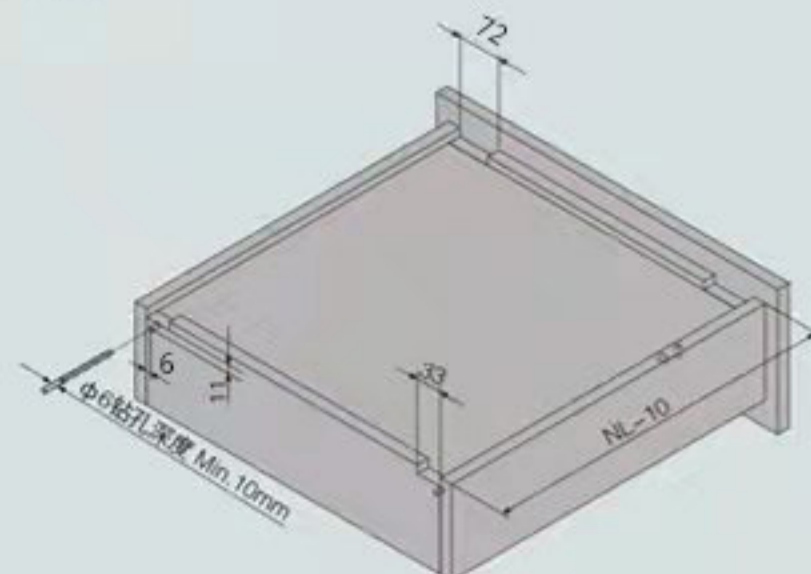

缓冲功能,平缓关闭

CONCEALED, FULL EXTENSION, QUIET, MOVEMENT
DYNAMIC LOAD CAPACITY: 45KG
MATERIAL: GALVANIZED STEEL
MATERIAL THICKNESS: 1.0*1.4*1.8MM
TOOL-FREE QUICK INSTALLATION
QUIET SYSTEM GUARANTEES THE SLIDES RUN
SMOOTHLY WITHOUT NOISE
6-WAY ADJUSTMENT, ADJUSTABLE FOR 0-2MM
SOFT-CLOSING FUNCTION MAKE THE DRAWER
CLOSE SAFELY WITHOUT EFFECT OF WEIGHT

柜体滑轨安装孔尺寸

SPACE REQUIRED

SKE: 抽屉内宽 DRAWER WIDTH
LW: 柜体净宽 INSIDE NET WIDTH
MAX: 最大尺寸

外置抽屉

STANDARD DRAWER

NL: 标称长度 NOMINAL LENGTH
SKL: 抽屉长度 LENGTH OF DRAWER
LT: 最小柜深 MIN CABINET DEPTH

内置抽屉

INNER DRAWER

NL: 标称长度 NOMINAL LENGTH
SKL: 抽屉长度 LENGTH OF DRAWER
LT: 最小柜深 MIN CABINET DEPTH
X: 面板厚度 PANEL THICKNESS

抽屉后板槽打孔尺寸

HOLE SIZE ON REAR PANEL OF THE DRAWER

NL: 标称长度 Nominal length
Min: 最小尺寸

三维扣把安装调节

INSTALLATION AND ADJUSTMENT OF 3D-DIMENSIONAL BUCKLE HANDLE