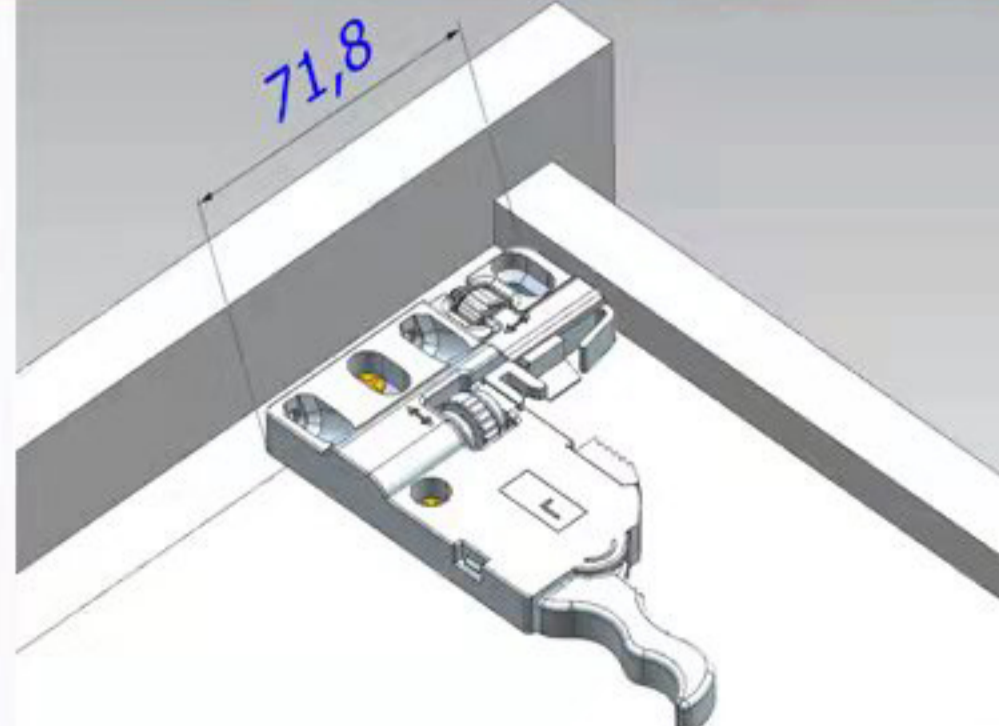

缓冲功能,平缓关闭

CONCEALED, FULL EXTENSION, QUIET, MOVEMENT
DYNAMIC LOAD CAPACITY: 45KG
MATERIAL: GALVANIZED STEEL
MATERIAL THICKNESS: 1.0*1.4*1.8MM
TOOL-FREE QUICK INSTALLATION
QUIET SYSTEM GUARANTEES THE SLIDES RUN
SMOOTHLY WITHOUT NOISE
6-WAY ADJUSTMENT, ADJUSTABLE FOR 0-2MM
SOFT-CLOSING FUNCTION MAKE THE DRAWER
CLOSE SAFELY WITHOUT EFFECT OF WEIGHT

柜体滑轨安装孔尺寸

SPACE REQUIRED

SKE: 抽屉内宽 DRAWER WIDTH
LW: 柜体净宽 INSIDE NET WIDTH
MAX: 最大尺寸

外置抽屉

STANDARD DRAWER

NL: 标称长度 NOMINAL LENGTH
SKL: 抽屉长度 LENGTH OF DRAWER
LT: 最小柜深 MIN CABINET DEPTH

内置抽屉

INNER DRAWER

NL: 标称长度 NOMINAL LENGTH
SKL: 抽屉长度 LENGTH OF DRAWER
LT: 最小柜深 MIN CABINET DEPTH
X: 面板厚度 PANEL THICKNESS

抽屉后板槽打孔尺寸

HOLE SIZE ON REAR PANEL OF THE DRAWER

NL: 标称长度 Nominal length
Min: 最小尺寸

三维扣把安装调节

INSTALLATION AND ADJUSTMENT OF 3D-DIMENSIONAL BUCKLE HANDLE

装卸调试步骤说明

INSTALLATION INSTRUCTION

滑轨安装 Installation of the slides

抽屉安装与调节 Installation of the drawer and adjustment

抽屉可通过调节块来调节高度2mm
The drawer can be adjusted 2mm vertically through the plastic adjustable parts