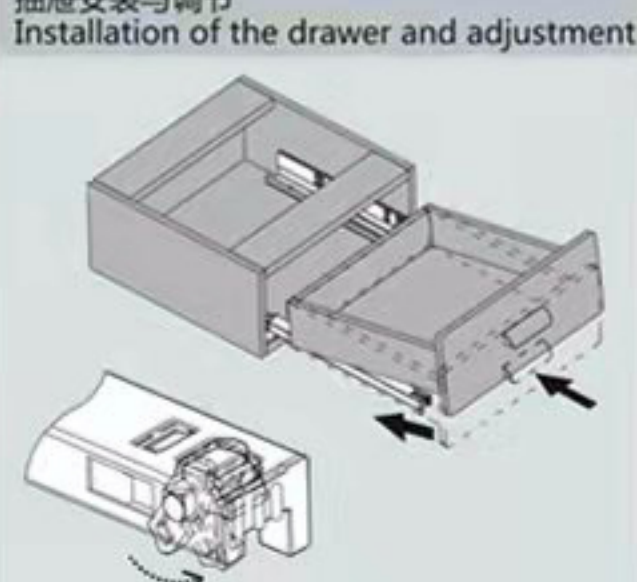

柜体滑轨安装孔尺寸

SPACE REQUIRED

SKE: 抽屉内宽 DRAWER WIDTH
LW: 柜体净宽 INSIDE NET WIDTH
MAX: 最大尺寸

外置抽屉

STANDARD DRAWER

NL: 标称长度 NOMINAL LENGTH
SKL: 抽屉长度 LENGTH OF DRAWER
LT: 最小柜深 MIN CABINET DEPTH

内置抽屉

INNER DRAWER

NL: 标称长度 NOMINAL LENGTH
SKL: 抽屉长度 LENGTH OF DRAWER
LT: 最小柜深 MIN CABINET DEPTH
X: 面板厚度 PANEL THICKNESS

抽屉后板槽打孔尺寸

HOLE SIZE ON REAR PANEL OF THE DRAWER

NL: 标称长度 Nominal length
Min: 最小尺寸

三维扣把安装调节

INSTALLATION AND ADJUSTMENT OF 3D-DIMENSIONAL BUCKLE HANDLE

装卸调试步骤说明

INSTALLATION INSTRUCTION

滑轨安装 Installation of the slides

抽屉安装与调节 Installation of the drawer and adjustment

抽屉可通过调节块来调节高度2mm
The drawer can be adjusted 2mm vertically through the plastic adjustable parts