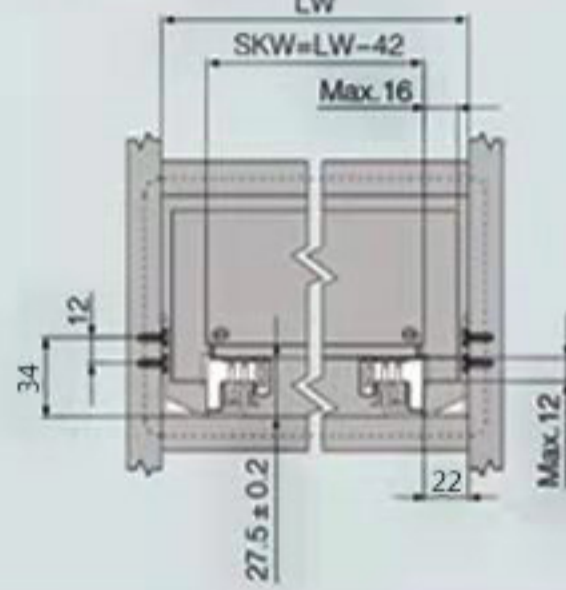

缓冲功能,平缓关闭

CONCEALED, FULL EXTENSION, QUIET, MOVEMENT
DYNAMIC LOAD CAPACITY: 45KG
MATERIAL: GALVANIZED STEEL
MATERIAL THICKNESS: 1.0*1.4*1.8MM
TOOL-FREE QUICK INSTALLATION
QUIET SYSTEM GUARANTEES THE SLIDES RUN
SMOOTHLY WITHOUT NOISE
6-WAY ADJUSTMENT, ADJUSTABLE FOR 0-2MM
SOFT-CLOSING FUNCTION MAKE THE DRAWER
CLOSE SAFELY WITHOUT EFFECT OF WEIGHT

柜体滑轨安装孔尺寸 HOLE PATTERN

柜体前沿 Cabinet edge

抽屉安装示意图 DRAWER INSTALLATION DIAGRAM

产品型号 LTEM	滑轨总长 NL(MM) NOMINAL LENGTH	拉出长度 (MM) TRAVEL LENGTH	最小柜深 LT (MM)(外抽/内抽) MIN CABINET DEPTH (STANDARD/INNER)	抽屉长度 DRAWER LENGTH
EUR34BS.250	260	237	270/270+X	250
EUR34BS.300	310	287	320/320+X	300
EUR34BS.350	360	337	370/370+X	350
EUR34BS.400	410	387	420/420+X	400
EUR34BS.450	460	437	470/470+X	450
EUR34BS.500	510	487	520/520+X	500
EUR34BS.550	550	527	560/560+X	540

柜体滑轨安装孔尺寸

SPACE REQUIRED

SKE: 抽屉内宽 DRAWER WIDTH
LW: 柜体净宽 INSIDE NET WIDTH
MAX: 最大尺寸

外置抽屉

STANDARD DRAWER

NL: 标称长度 NOMINAL LENGTH
SKL: 抽屉长度 LENGTH OF DRAWER
LT: 最小柜深 MIN CABINET DEPTH

内置抽屉

INNER DRAWER

NL: 标称长度 NOMINAL LENGTH
SKL: 抽屉长度 LENGTH OF DRAWER
LT: 最小柜深 MIN CABINET DEPTH
X: 面板厚度 PANEL THICKNESS

抽屉后板槽打孔尺寸

HOLE SIZE ON REAR PANEL OF THE DRAWER

NL: 标称长度 Nominal length
Min: 最小尺寸

三维扣把安装调节

INSTALLATION AND ADJUSTMENT OF 3D-DIMENSIONAL BUCKLE HANDLE