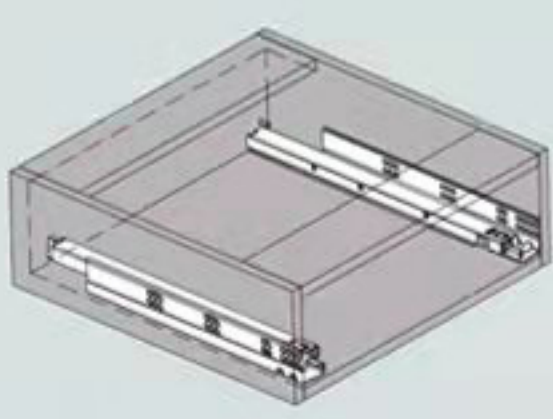

缓冲功能,平缓关闭

CONCEALED, FULL EXTENSION, QUIET, MOVEMENT
DYNAMIC LOAD CAPACITY: 45KG
MATERIAL: GALVANIZED STEEL
MATERIAL THICKNESS: 1.0*1.4*1.8MM
TOOL-FREE QUICK INSTALLATION
QUIET SYSTEM GUARANTEES THE SLIDES RUN
SMOOTHLY WITHOUT NOISE
6-WAY ADJUSTMENT, ADJUSTABLE FOR 0-2MM
SOFT-CLOSING FUNCTION MAKE THE DRAWER
CLOSE SAFELY WITHOUT EFFECT OF WEIGHT

柜体滑轨安装孔尺寸

SPACE REQUIRED

SKE: 抽屉内宽 DRAWER WIDTH
LW: 柜体净宽 INSIDE NET WIDTH
MAX: 最大尺寸

外置抽屉

STANDARD DRAWER

NL: 标称长度 NOMINAL LENGTH
SKL: 抽屉长度 LENGTH OF DRAWER
LT: 最小柜深 MIN CABINET DEPTH

内置抽屉

INNER DRAWER

NL: 标称长度 NOMINAL LENGTH
SKL: 抽屉长度 LENGTH OF DRAWER
LT: 最小柜深 MIN CABINET DEPTH
X: 面板厚度 PANEL THICKNESS

抽屉后板槽打孔尺寸

HOLE SIZE ON REAR PANEL OF THE DRAWER

NL: 标称长度 Nominal length
Min: 最小尺寸

三维扣把安装调节

INSTALLATION AND ADJUSTMENT OF 3D-DIMENSIONAL BUCKLE HANDLE

装卸调试步骤说明

INSTALLATION INSTRUCTION

滑轨安装 Installation of the slides

抽屉安装与调节 Installation of the drawer and adjustment

抽屉可通过调节块来调节高度2mm
The drawer can be adjusted 2mm vertically through the plastic adjustable parts