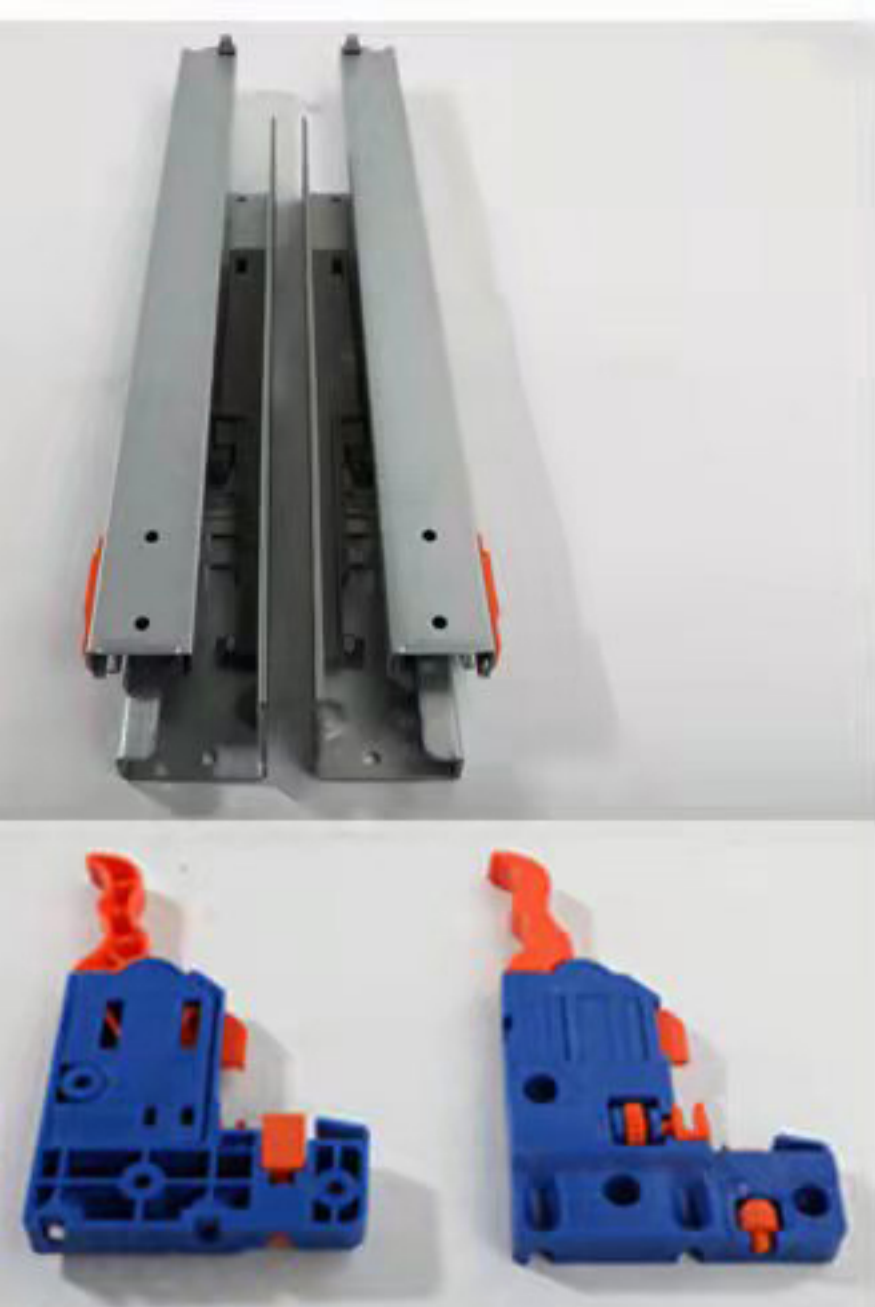

EUR34BS 三节隐藏缓冲滑轨 (16板带三维扣把款)

SOFT-CLOSING CONCEALED FULL EXTENSION SLIDE (16BOARD 3D-BUTTON HANDLE)

隐藏式静音式全拉出
载重45KG

材料:镀锌板

材料厚度(上,中,下)轨1.0*1.4*1.8MM

无需工具,抽屉可快速安装与拆卸

静音系统,滑轨运动顺畅

三维调节,可调节0-2MM

缓冲功能,平缓关闭

CONCEALED, FULL EXTENSION, QUIET, MOVEMENT
DYNAMIC LOAD CAPACITY: 45KG
MATERIAL: GALVANIZED STEEL
MATERIAL THICKNESS: 1.0*1.4*1.8MM
TOOL-FREE QUICK INSTALLATION
QUIET SYSTEM GUARANTEES THE SLIDES RUN
SMOOTHLY WITHOUT NOISE
6-WAY ADJUSTMENT, ADJUSTABLE FOR 0-2MM
SOFT-CLOSING FUNCTION MAKE THE DRAWER
CLOSE SAFELY WITHOUT EFFECT OF WEIGHT