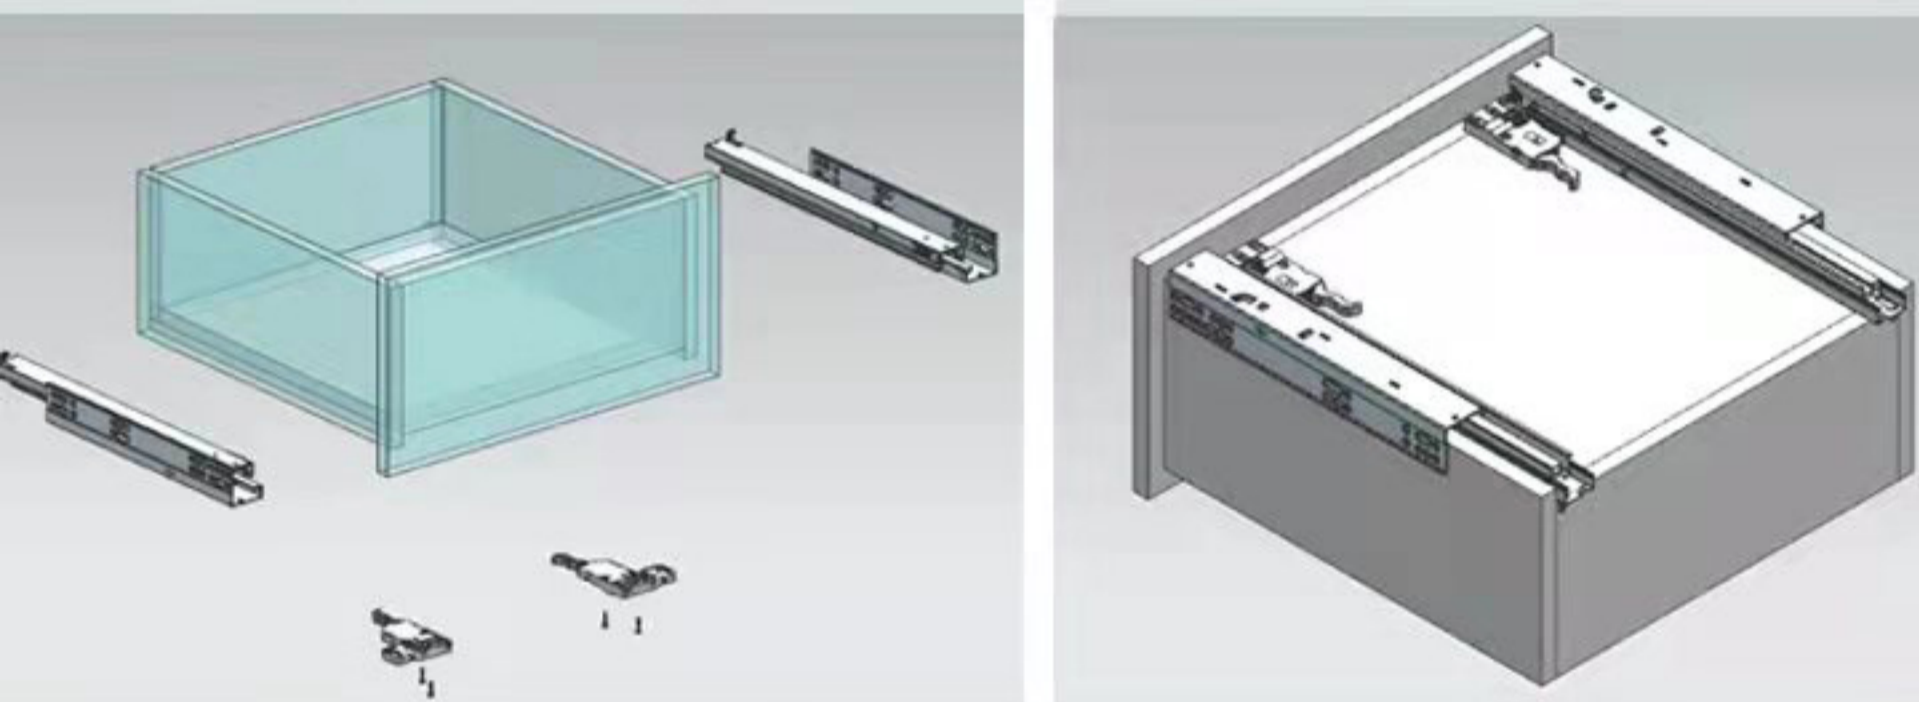

EUR34BS 三节隐藏缓冲滑轨 (16板带三维扣把款)

SOFT-CLOSING CONCEALED FULL EXTENSION SLIDE (16BOARD 3D-BUTTON HANDLE)

隐藏式静音式全拉出
载重45KG

材料:镀锌板

材料厚度(上,中,下)轨1.0*1.4*1.8MM

无需工具,抽屉可快速安装与拆卸

静音系统,滑轨运动顺畅

三维调节,可调节0-2MM

缓冲功能,平缓关闭

CONCEALED, FULL EXTENSION, QUIET, MOVEMENT
DYNAMIC LOAD CAPACITY: 45KG
MATERIAL: GALVANIZED STEEL
MATERIAL THICKNESS: 1.0*1.4*1.8MM
TOOL-FREE QUICK INSTALLATION
QUIET SYSTEM GUARANTEES THE SLIDES RUN
SMOOTHLY WITHOUT NOISE
6-WAY ADJUSTMENT, ADJUSTABLE FOR 0-2MM
SOFT-CLOSING FUNCTION MAKE THE DRAWER
CLOSE SAFELY WITHOUT EFFECT OF WEIGHT

柜体滑轨安装孔尺寸 HOLE PATTERN

柜体前沿 Cabinet edge

抽屉安装示意图 DRAWER INSTALLATION DIAGRAM

产品型号 LTEM	滑轨总长 NL(MM) NOMINAL LENGTH	拉出长度 (MM) TRAVEL LENGTH	最小柜深 LT (MM)(外抽/内抽) MIN CABINET DEPTH (STANDARD/INNER)	抽屉长度 DRAWER LENGTH
EUR34BS.250	260	237	270/270+X	250
EUR34BS.300	310	287	320/320+X	300
EUR34BS.350	360	337	370/370+X	350
EUR34BS.400	410	387	420/420+X	400
EUR34BS.450	460	437	470/470+X	450
EUR34BS.500	510	487	520/520+X	500
EUR34BS.550	550	527	560/560+X	540

装卸调试步骤说明

INSTALLATION INSTRUCTION

滑轨安装 Installation of the slides

抽屉安装与调节 Installation of the drawer and adjustment

抽屉可通过调节块来调节高度2mm
The drawer can be adjusted 2mm vertically through the plastic adjustable parts